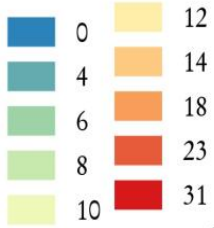

High School Drop Outs Over Age 25 *without* H.S. Diploma

Percentage

2015 American Community Survey,
5 Year Averages

Note: Quantile coloring to emphasize
differences, review the key for details.