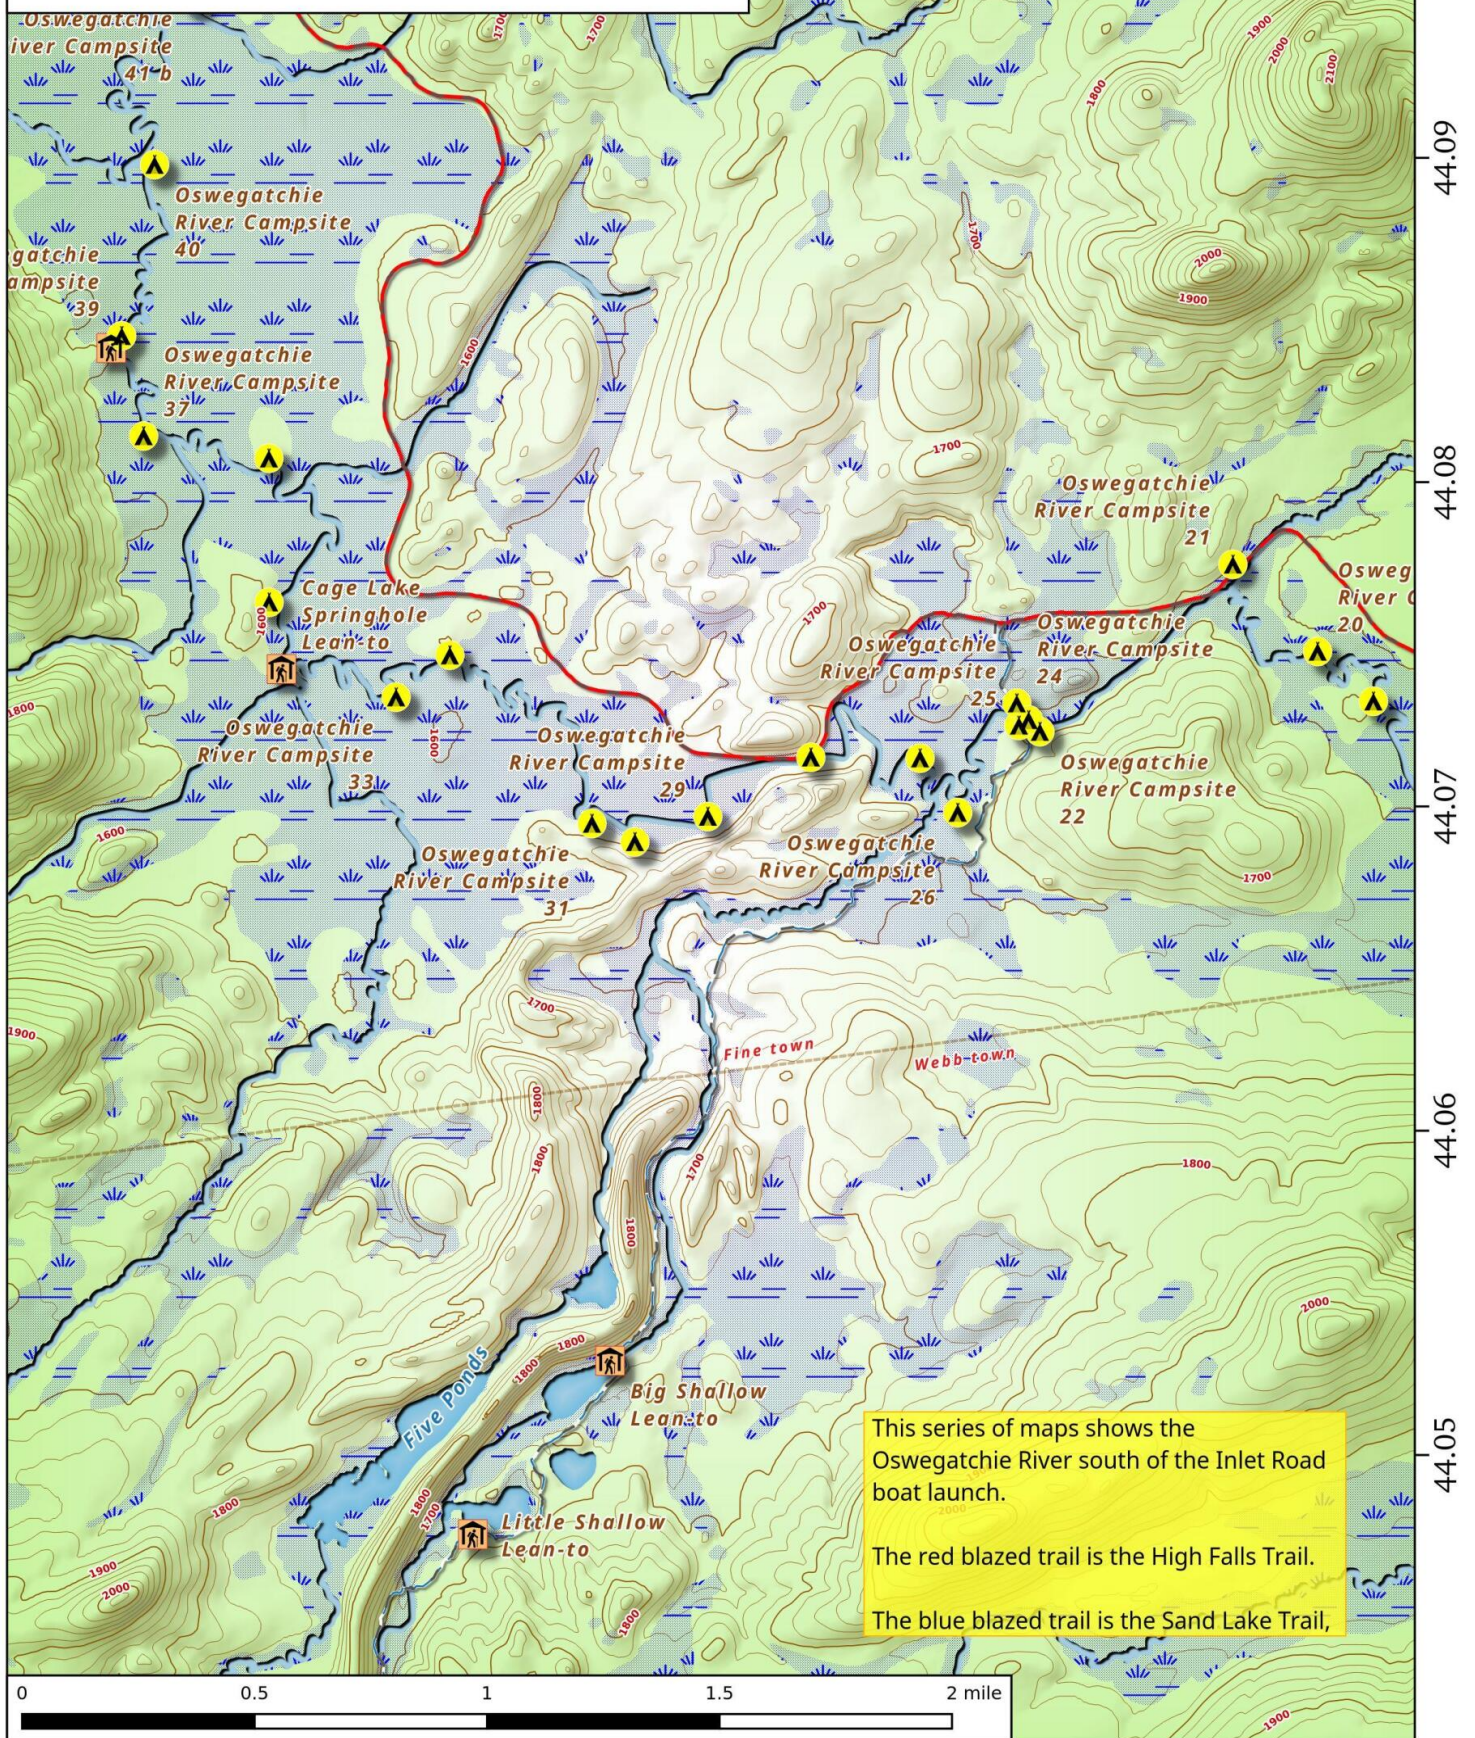

-74.97      -74.96      -74.95      -74.94      -74.93      -74.92

# Oswegatchie River Map 2

Fine, Clifton - WMU 6F, 6J

This series of maps shows the Oswegatchie River south of the Inlet Road boat launch.

The red blazed trail is the High Falls Trail.

The blue blazed trail is the Sand Lake Trail,