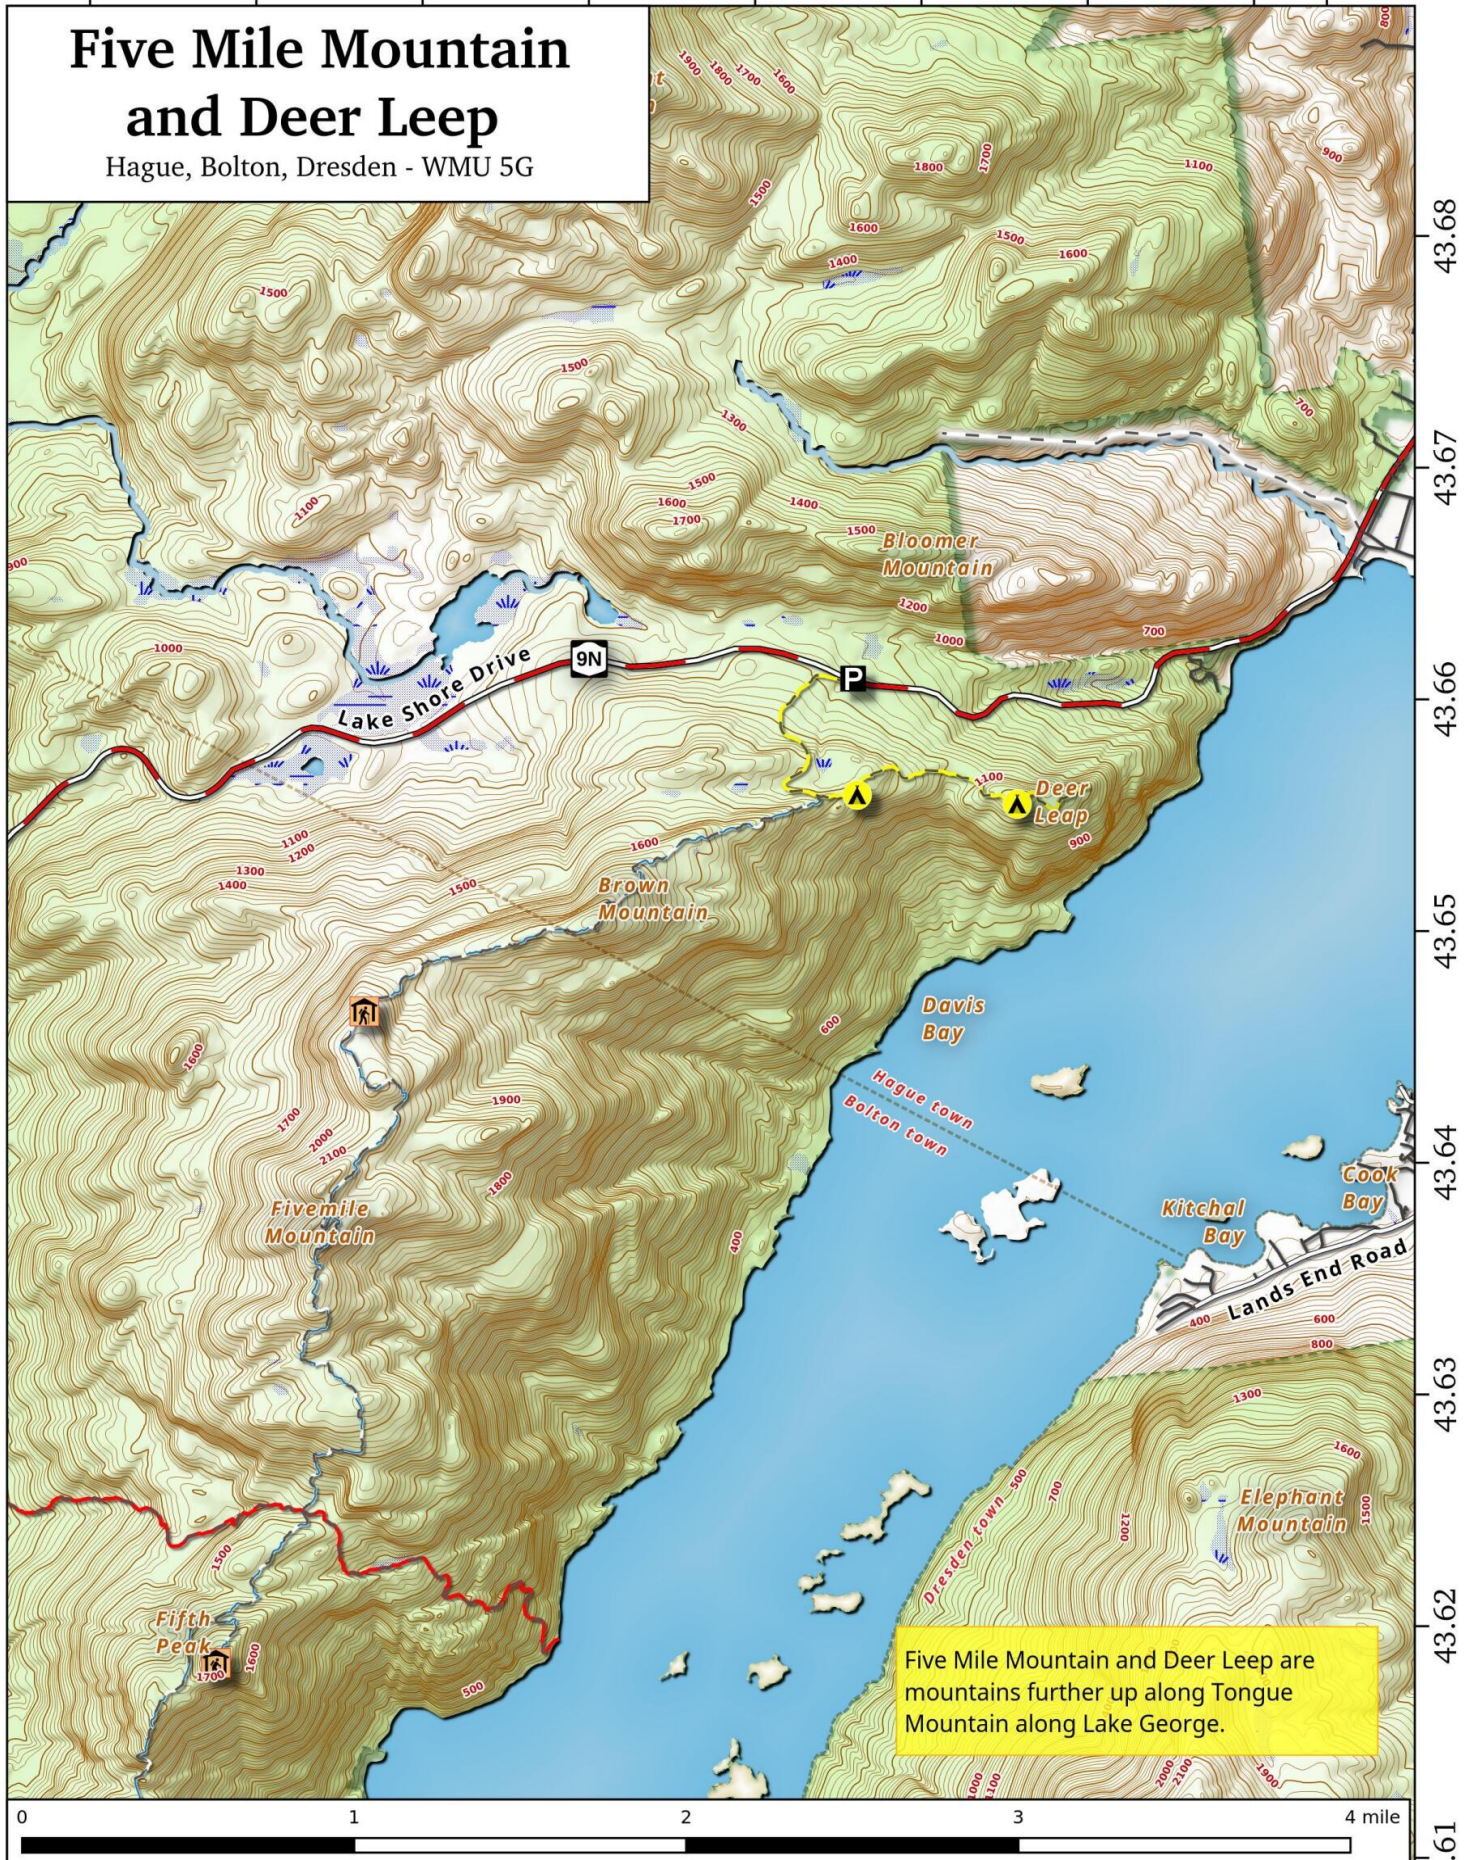

-73.59 -73.58 -73.57 -73.56 -73.55 -73.54 -73.53 -73.52 -73.69

Five Mile Mountain and Deer Leap

Hague, Bolton, Dresden - WMU 5G

Five Mile Mountain and Deer Leap are mountains further up along Tongue Mountain along Lake George.

Five Mile Mountain and Deer Leap Map, December 7, 2017 by AndyArthur.org in QGIS 2.18.11 and Python. Street Map is Copyright © OpenStreetMap contributors, CC BY-SA. NYSDEC Data: DEM, Borders, ADK Wetlands, Trails, Assets. True North. 1 inch = 0.6 miles. Projection: NAD83 / UTM zone 18N. Coordinates: 0.01° latitude-longitude (WGS84). Contours are 20 feet.