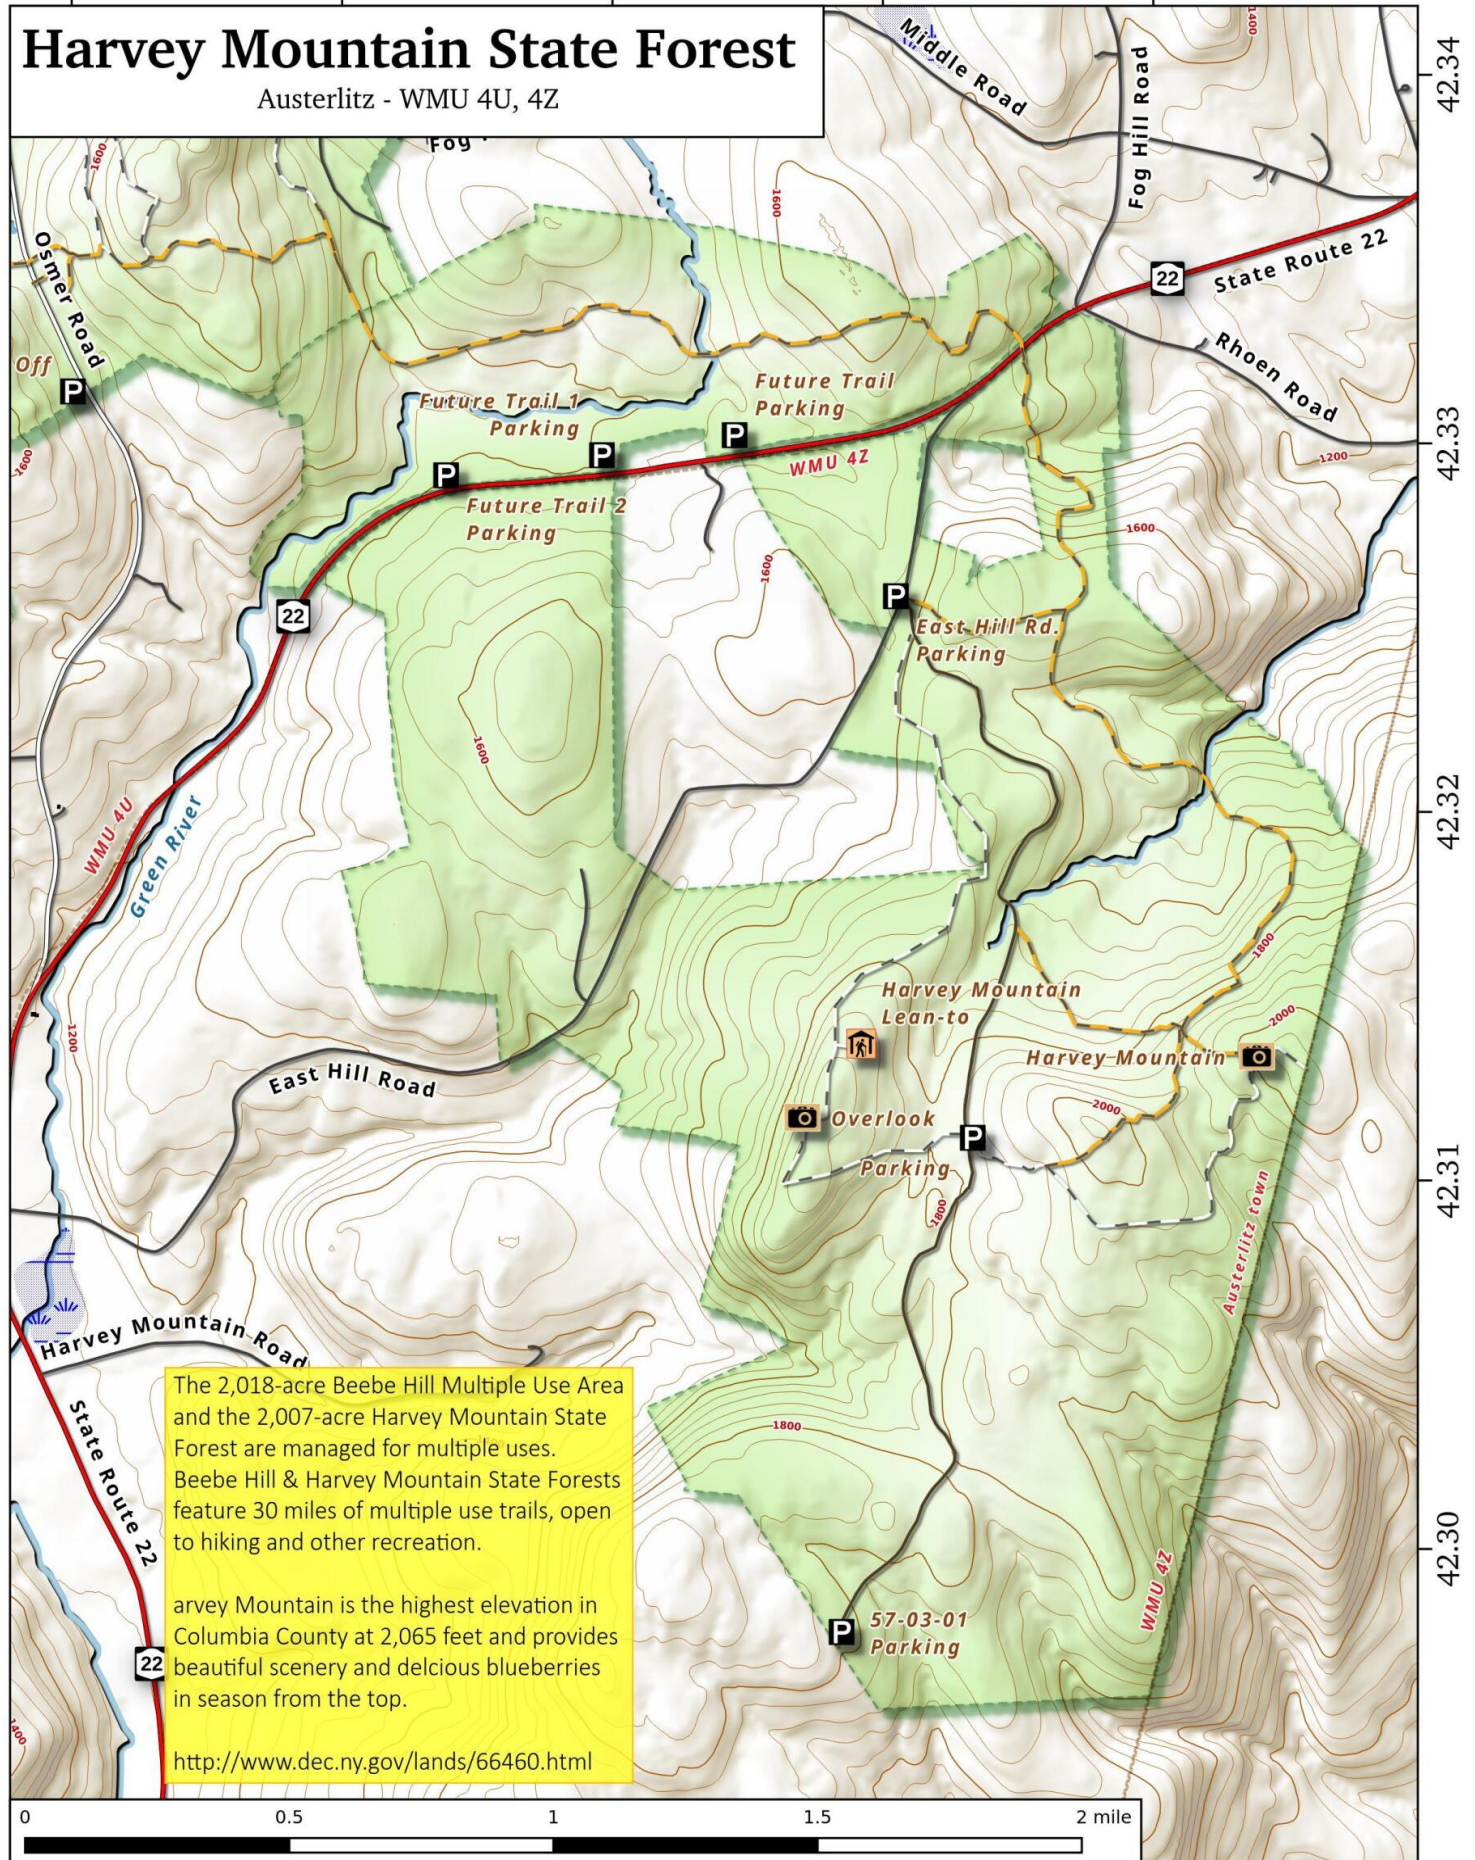

-73.47

-73.46

-73.45

-73.44

-73.43

# Harvey Mountain State Forest

Austerlitz - WMU 4U, 4Z

42.34

42.33

42.32

42.31

42.30

The 2,018-acre Beebe Hill Multiple Use Area and the 2,007-acre Harvey Mountain State Forest are managed for multiple uses. Beebe Hill & Harvey Mountain State Forests feature 30 miles of multiple use trails, open to hiking and other recreation.

Harvey Mountain is the highest elevation in Columbia County at 2,065 feet and provides beautiful scenery and delicious blueberries in season from the top.

<http://www.dec.ny.gov/lands/66460.html>

0 0.5 1 1.5 2 mile