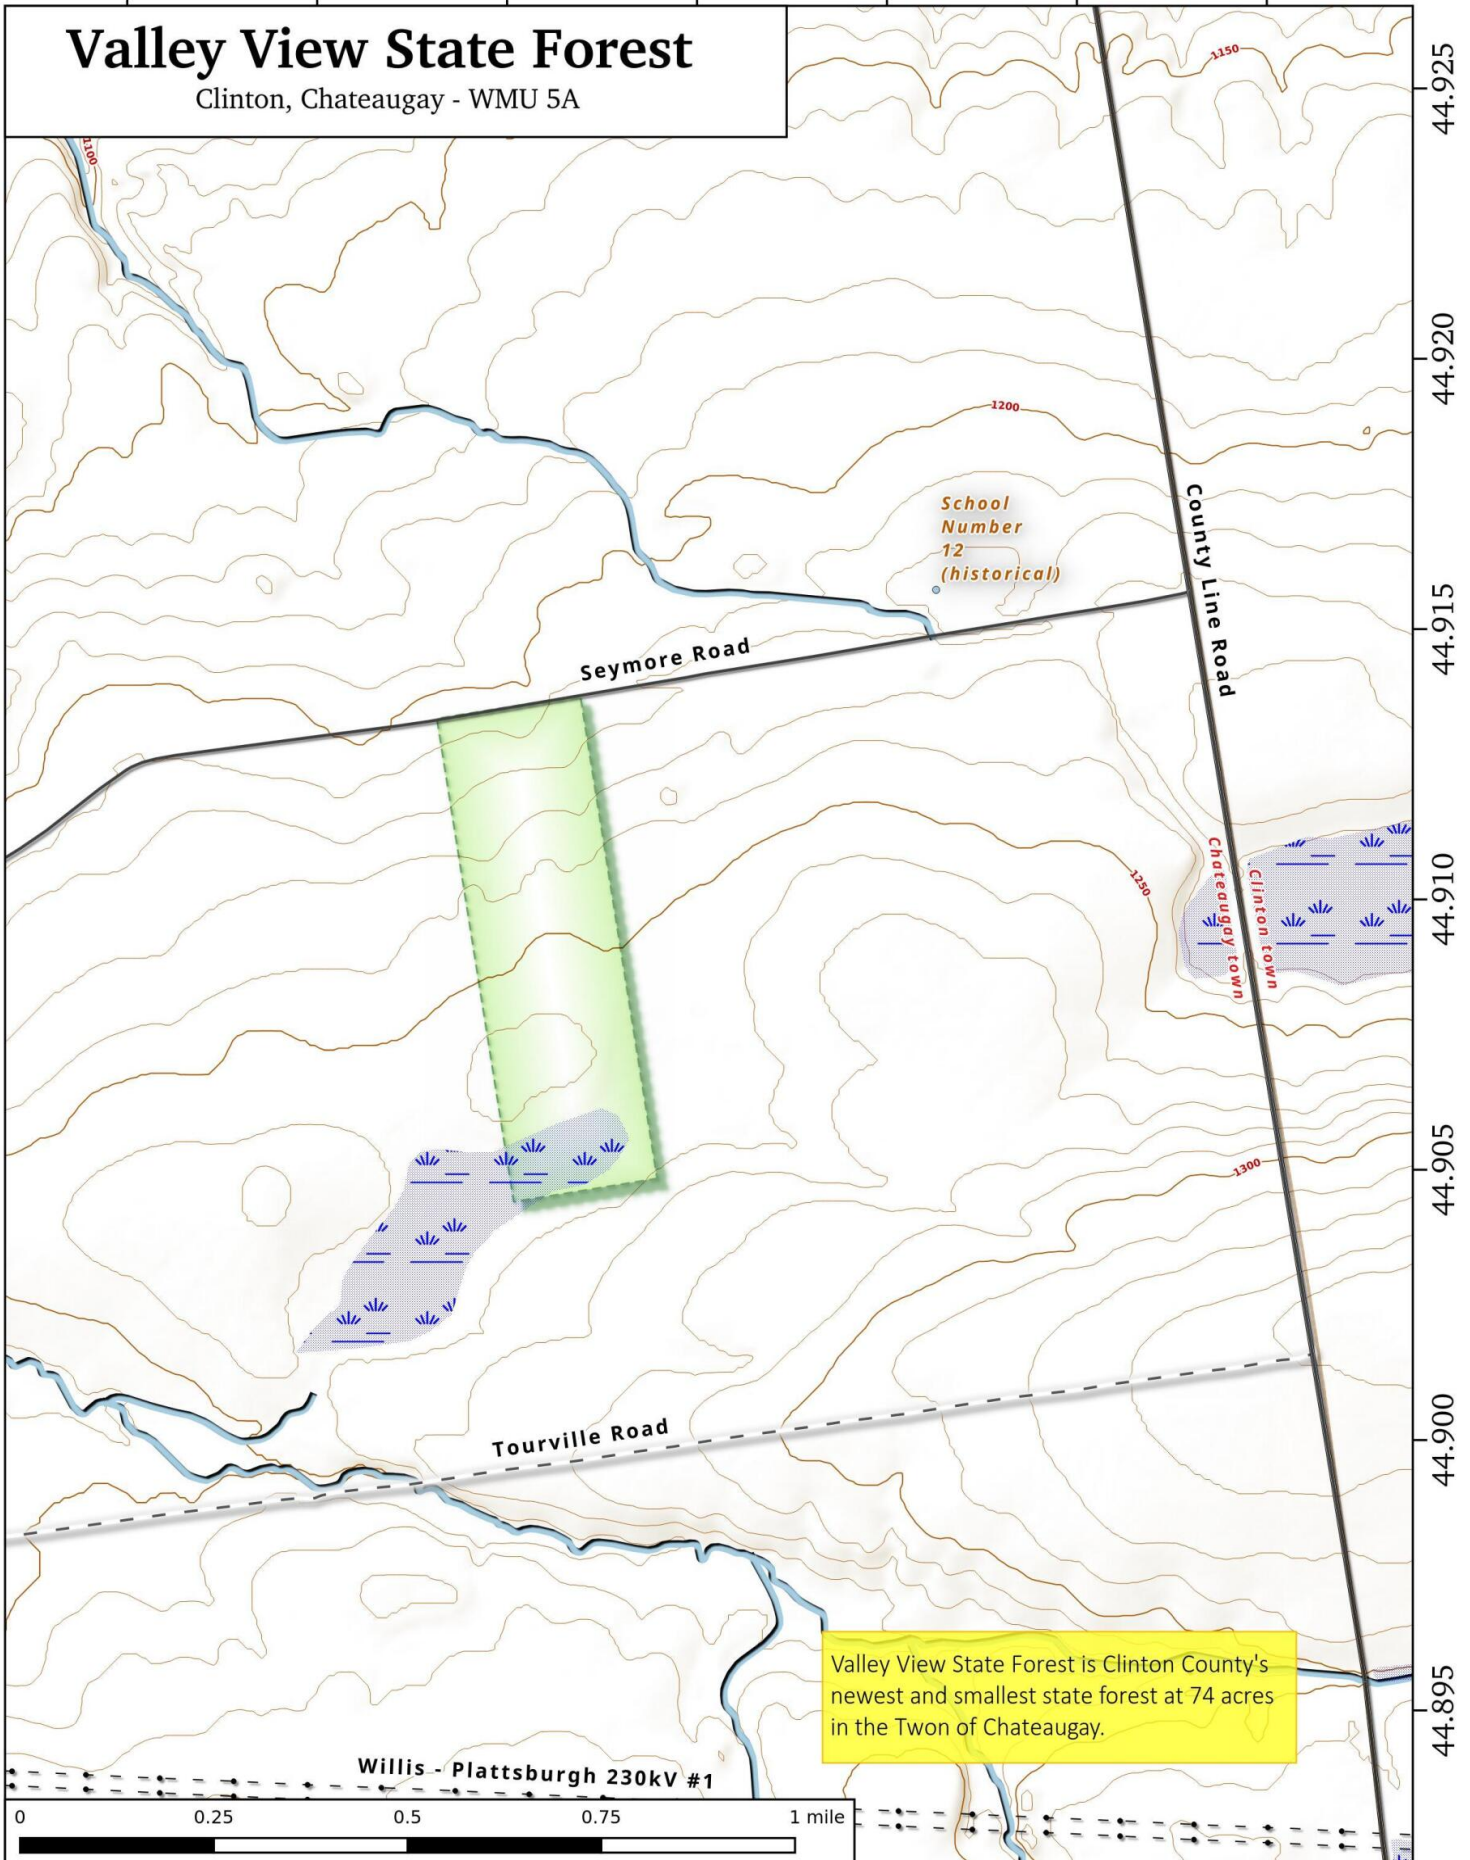

-74.040 -74.035 -74.030 -74.025 -74.020 -74.015 -74.010

Valley View State Forest

Clinton, Chateaugay - WMU 5A

44.925
44.920
44.915
44.910
44.905
44.900
44.895

Valley View State Forest is Clinton County's newest and smallest state forest at 74 acres in the Twon of Chateaugay.

Valley View State Forest Map, May 29, 2017 by AndyArthur.org in QGIS 2.18.7 and Python. Street Map is Copyright © OpenStreetMap contributors, CC BY-SA. NYSDEC Data: DEM, Borders, ADK Wetlands, Trails, Assets. True North. 1 inch = 0.2 miles. Projection: NAD83 / UTM zone 18N. Coordinates: 0.005° latitude-longitude (WGS84). Contours are 10 feet.