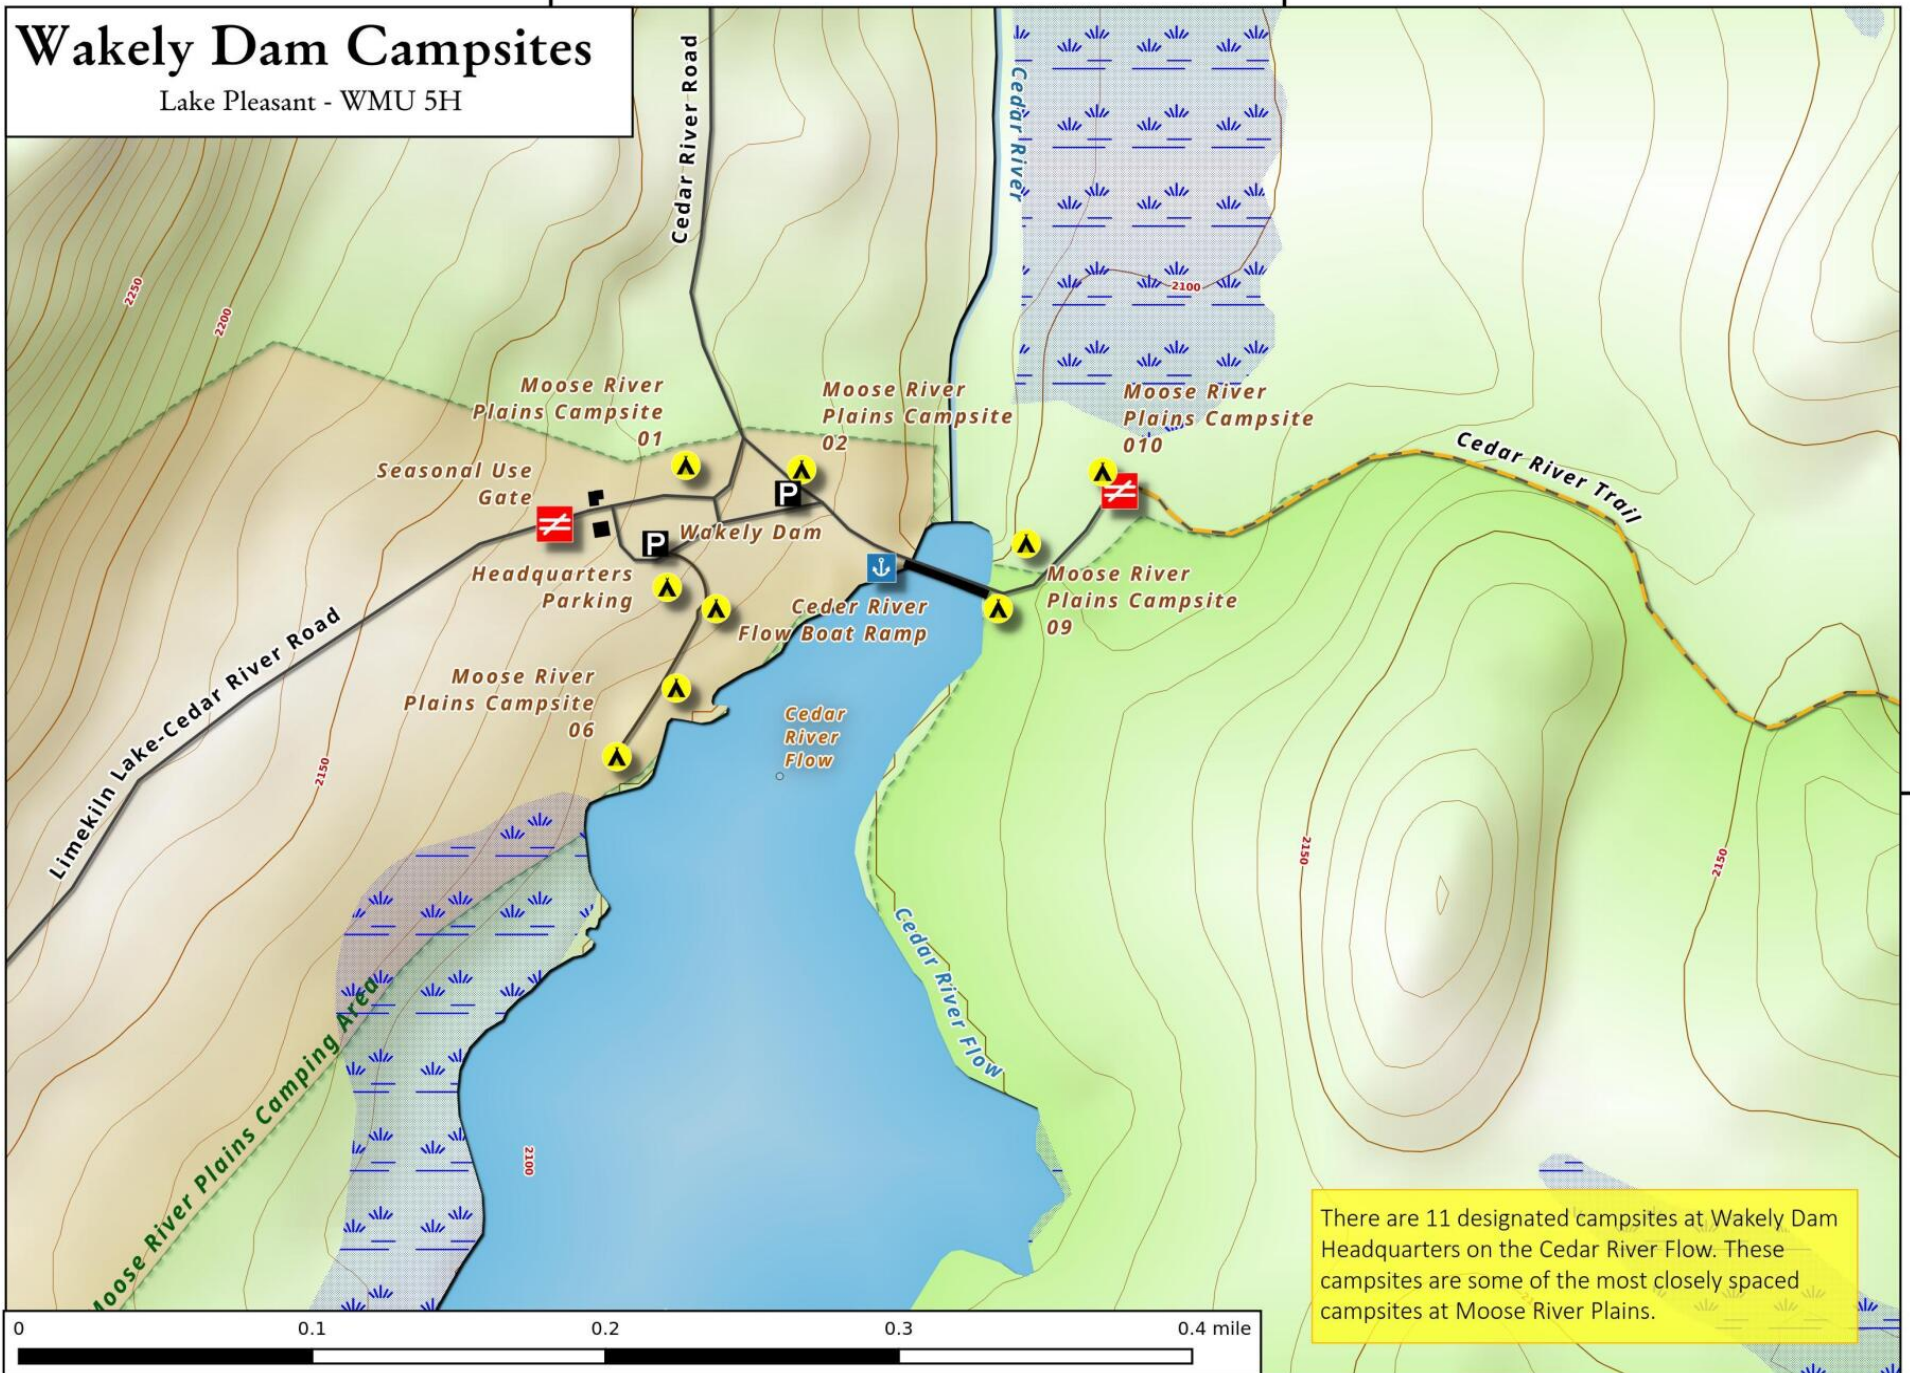

Wakely Dam Campsites

Lake Pleasant - WMU 5H

There are 11 designated campsites at Wakely Dam Headquarters on the Cedar River Flow. These campsites are some of the most closely spaced campsites at Moose River Plains.

Wakely Dam Campsites Map, June 4, 2017 by AndyArthur.org in QGIS 2.18.7 and Python. Street Map is Copyright © OpenStreetMap contributors, CC BY-SA. NYSDEC Data: DEM, Borders, ADK Wetlands, Trails, Assets. True North. 1 inch = 0.1 miles. Projection: NAD83 / UTM zone 18N. Coordinates: 0.005° latitude-longitude (WGS84). Contours are 10 feet.