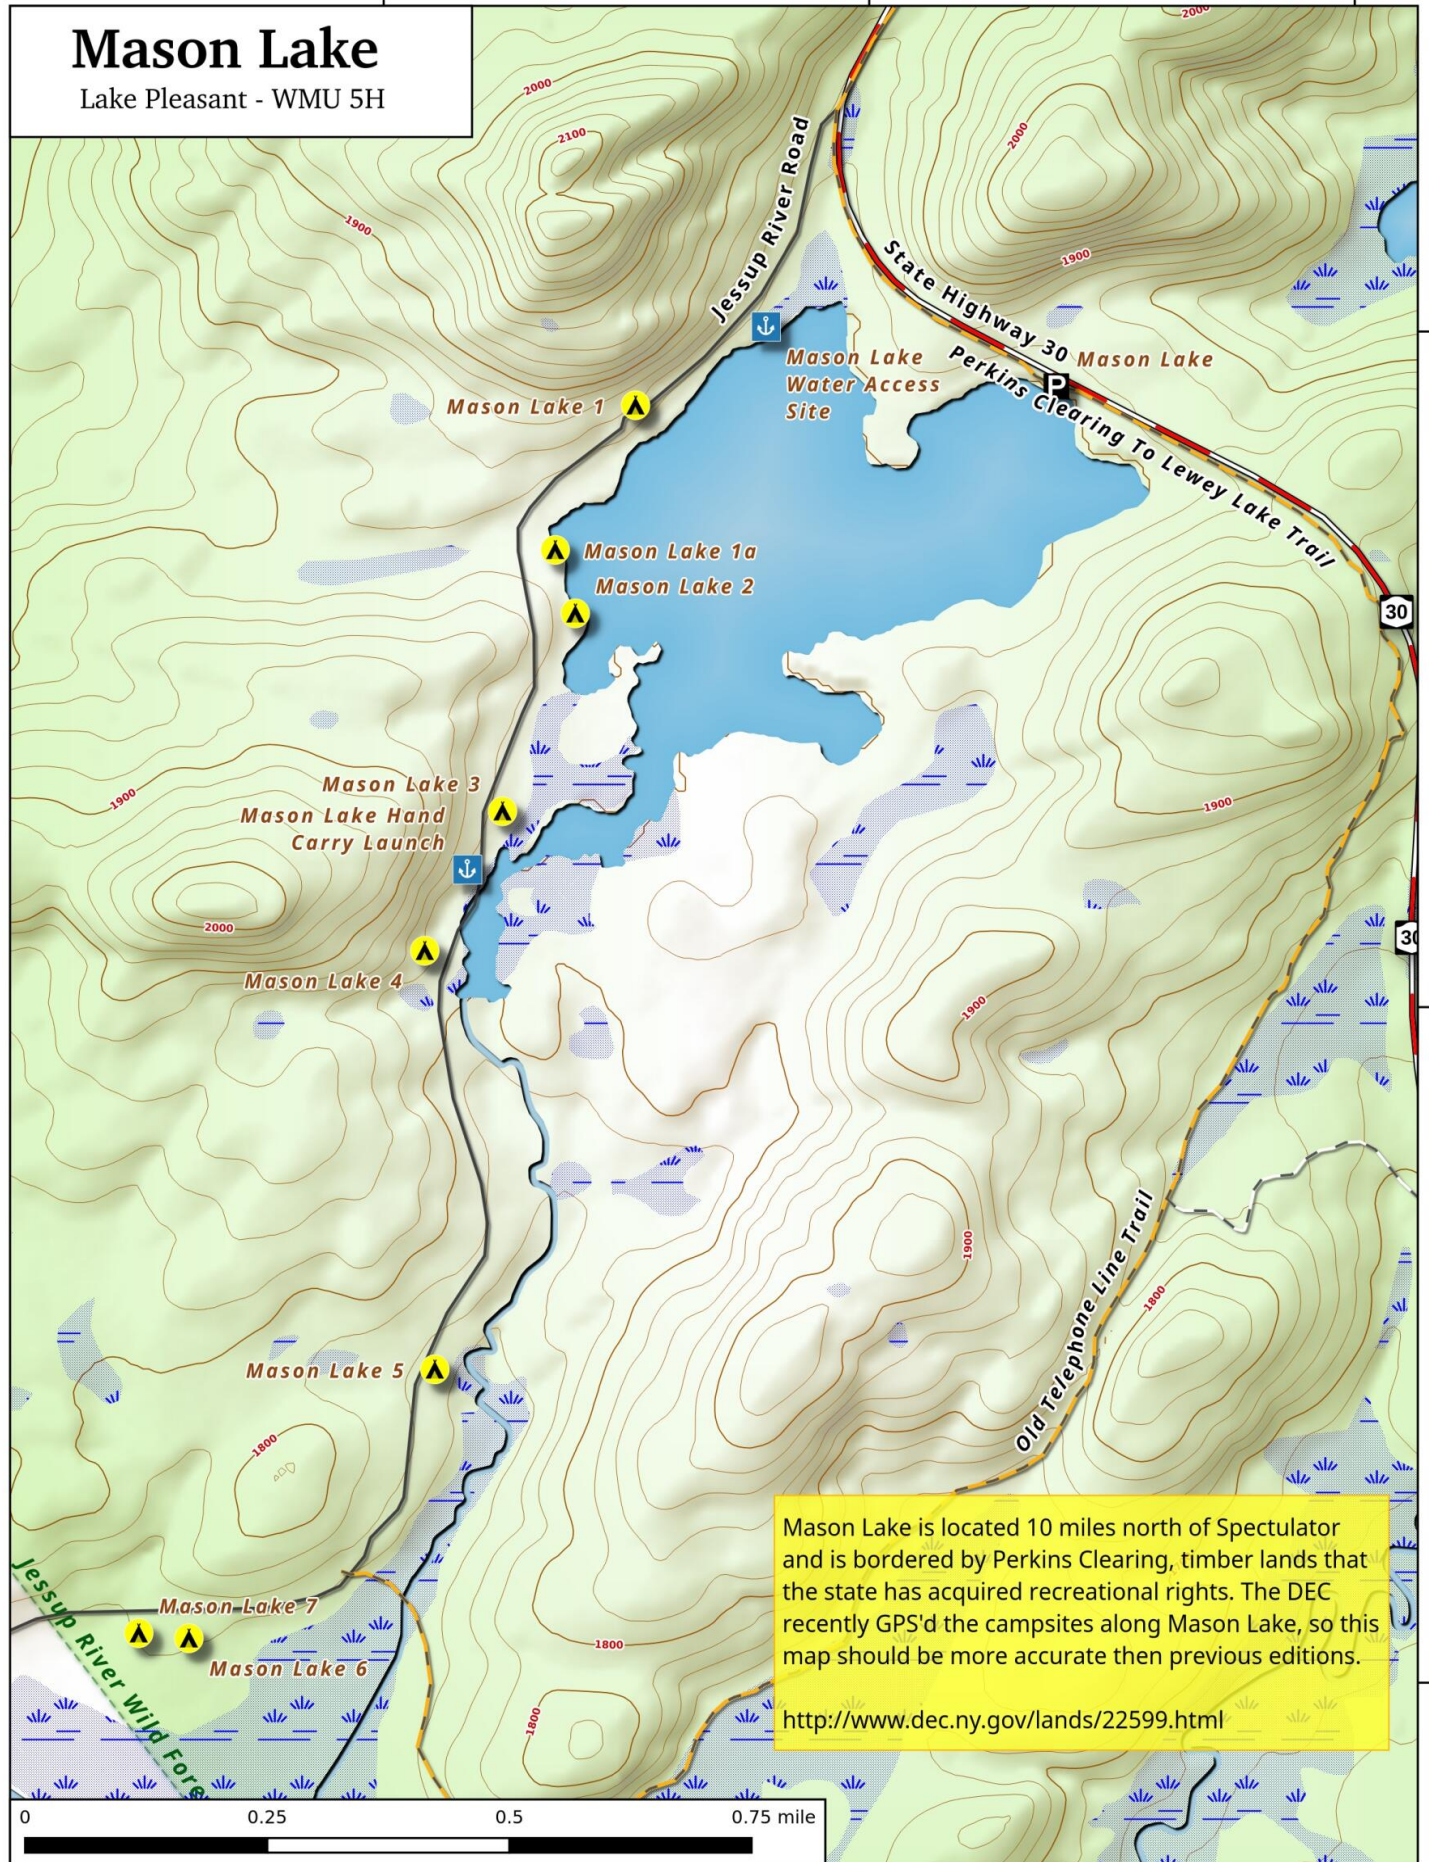

-74.43

-74.42

-74.41

# Mason Lake

Lake Pleasant - WMU 5H

Mason Lake is located 10 miles north of Spectator and is bordered by Perkins Clearing, timber lands that the state has acquired recreational rights. The DEC recently GPS'd the campsites along Mason Lake, so this map should be more accurate than previous editions.