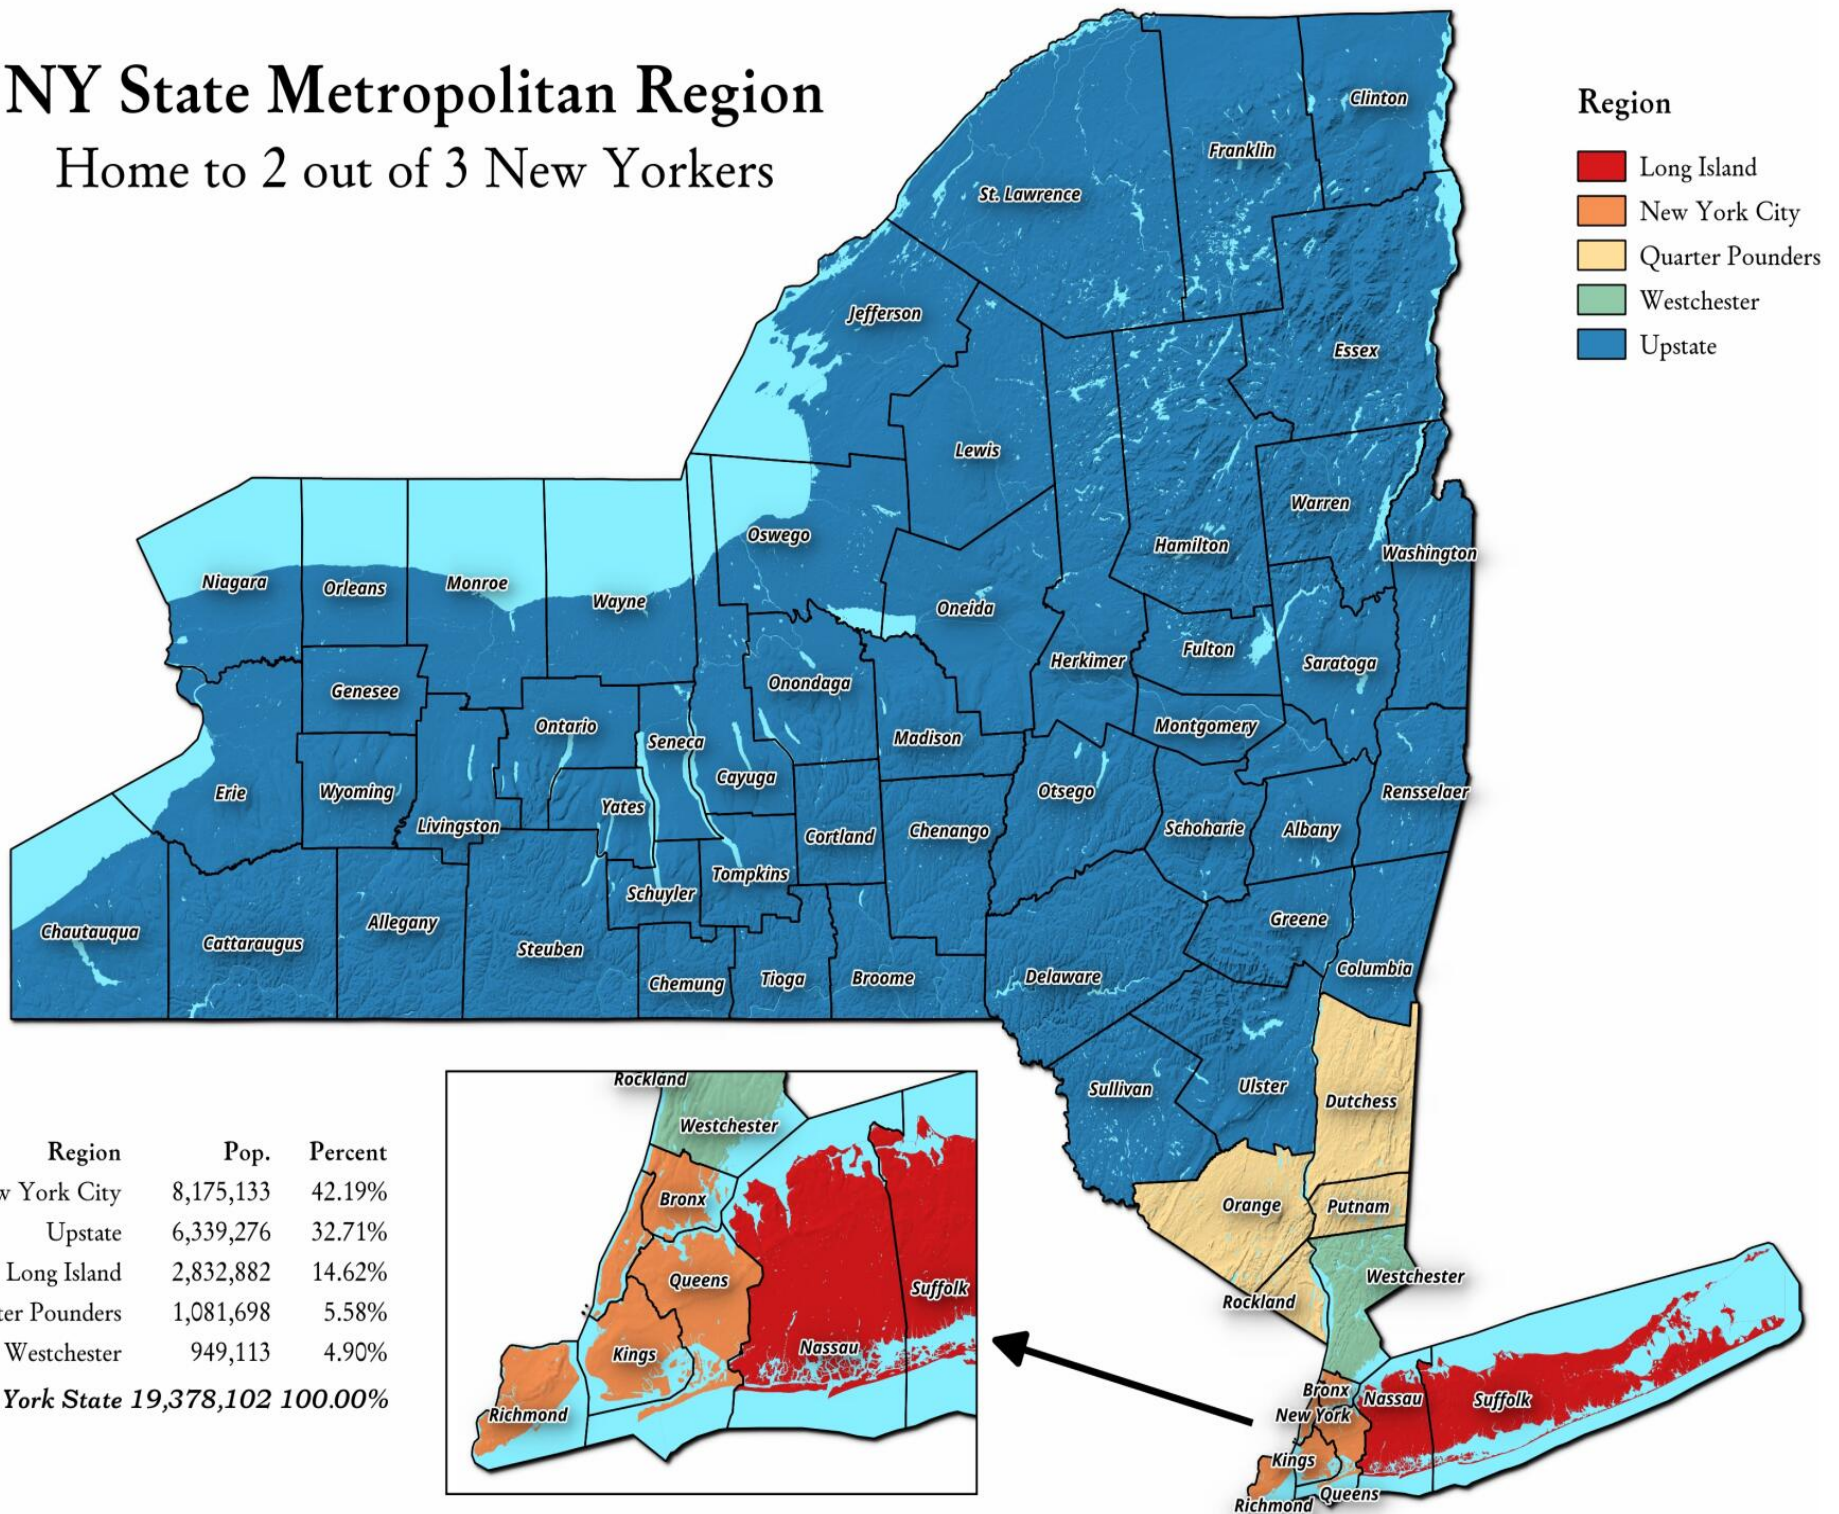

NY State Metropolitan Region

Home to 2 out of 3 New Yorkers

- Region**
- Long Island
 - New York City
 - Quarter Pounders
 - Westchester
 - Upstate

Region	Pop.	Percent
New York City	8,175,133	42.19%
Upstate	6,339,276	32.71%
Long Island	2,832,882	14.62%
Quarter Pounders	1,081,698	5.58%
Westchester	949,113	4.90%
New York State	19,378,102	100.00%