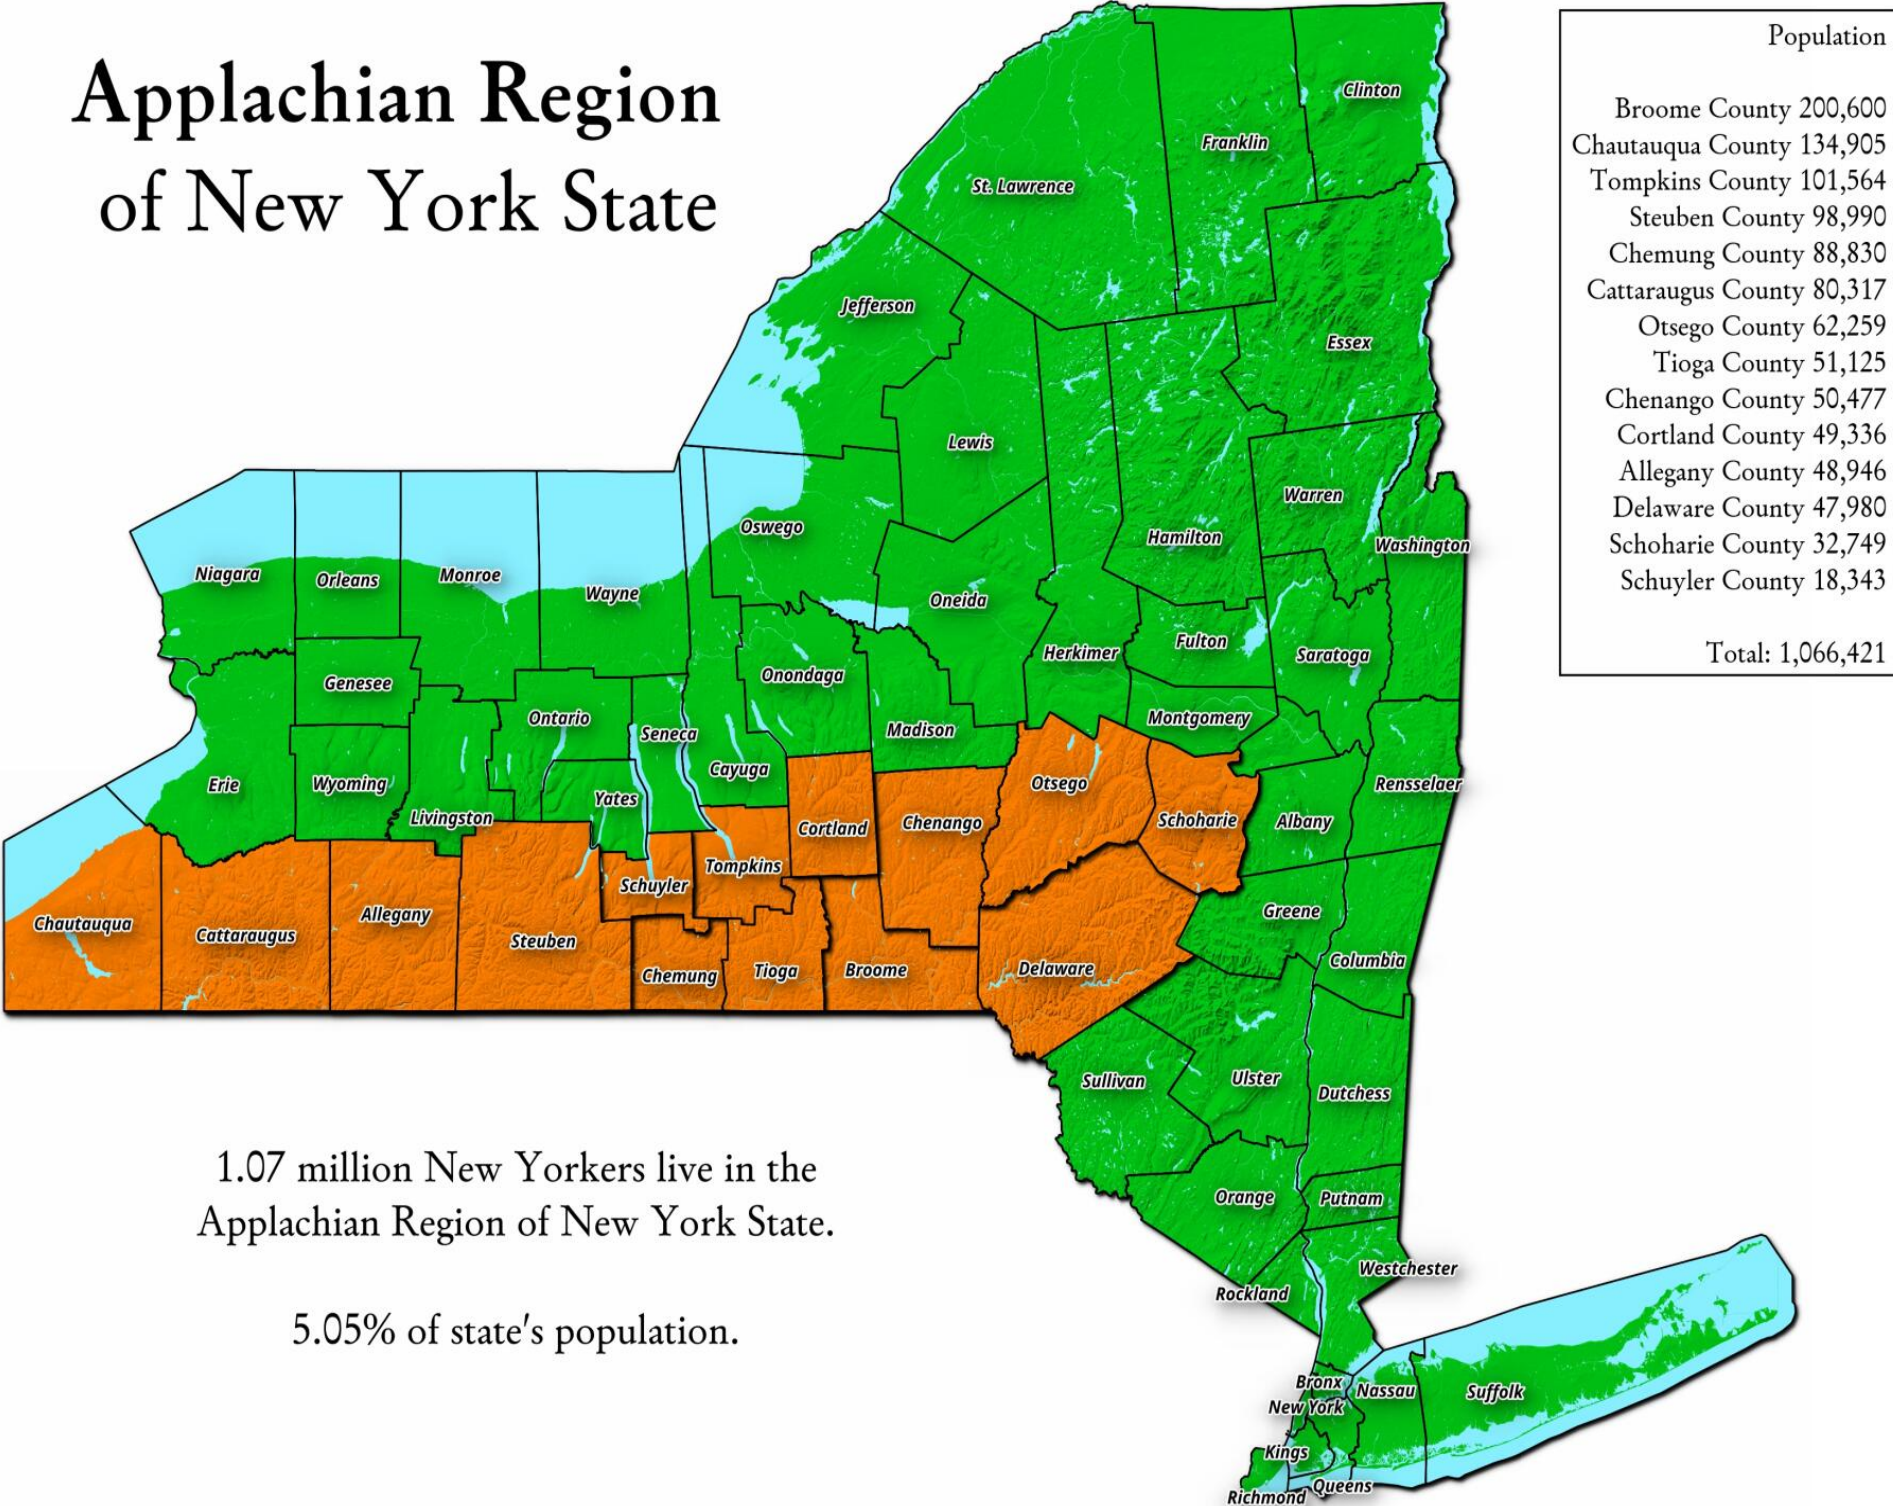

Appalachian Region of New York State

1.07 million New Yorkers live in the
Appalachian Region of New York State.

5.05% of state's population.