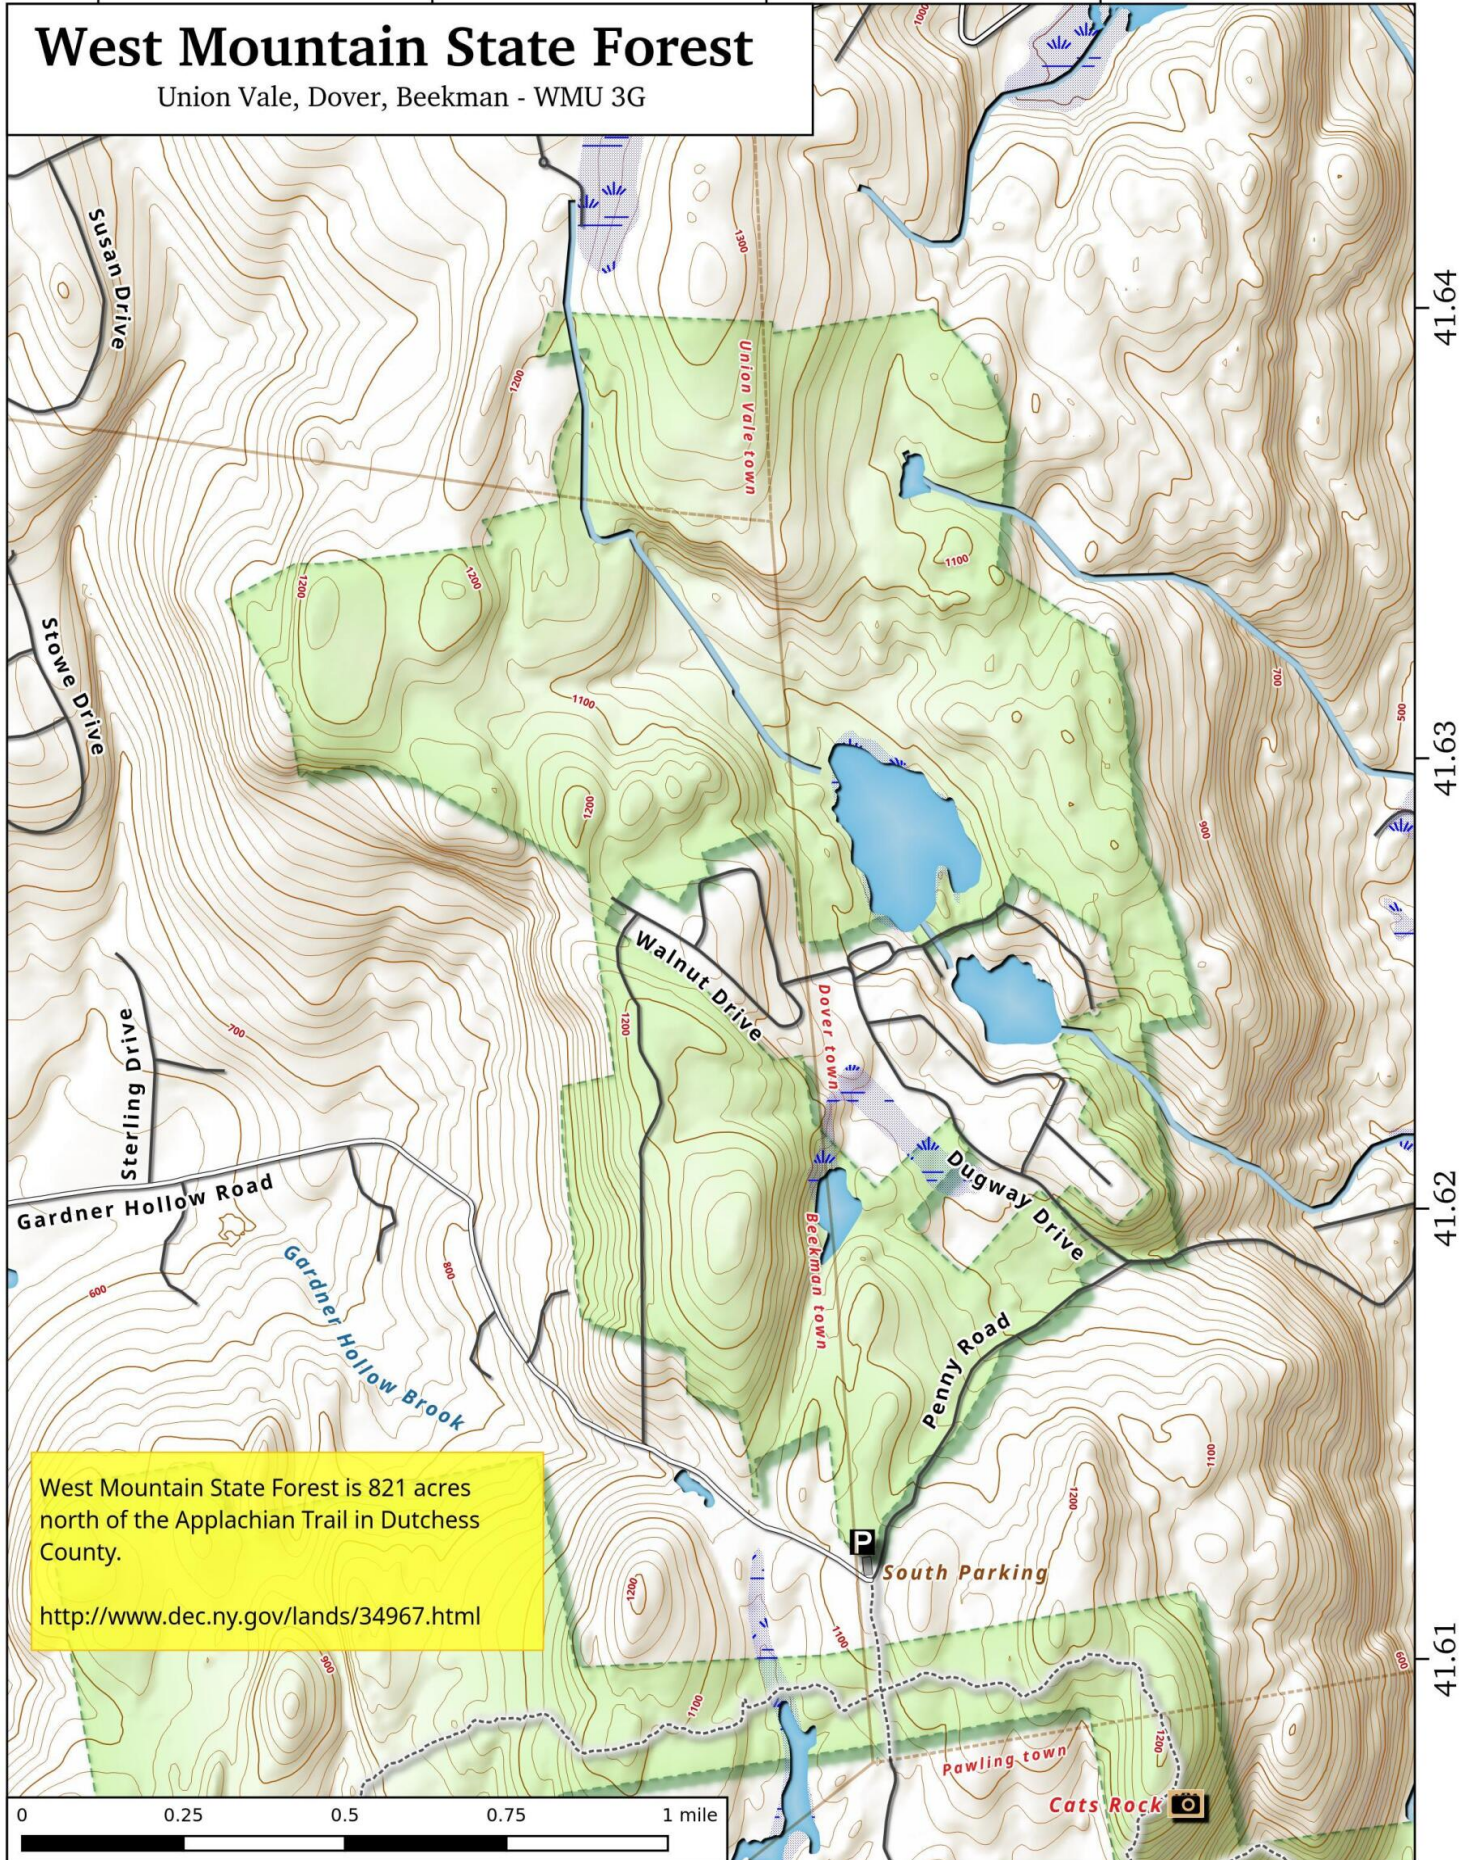

-73.65

-73.64

-73.63

-73.62

West Mountain State Forest

Union Vale, Dover, Beekman - WMU 3G

41.64

41.63

41.62

41.61

West Mountain State Forest is 821 acres north of the Appalachian Trail in Dutchess County.

<http://www.dec.ny.gov/lands/34967.html>