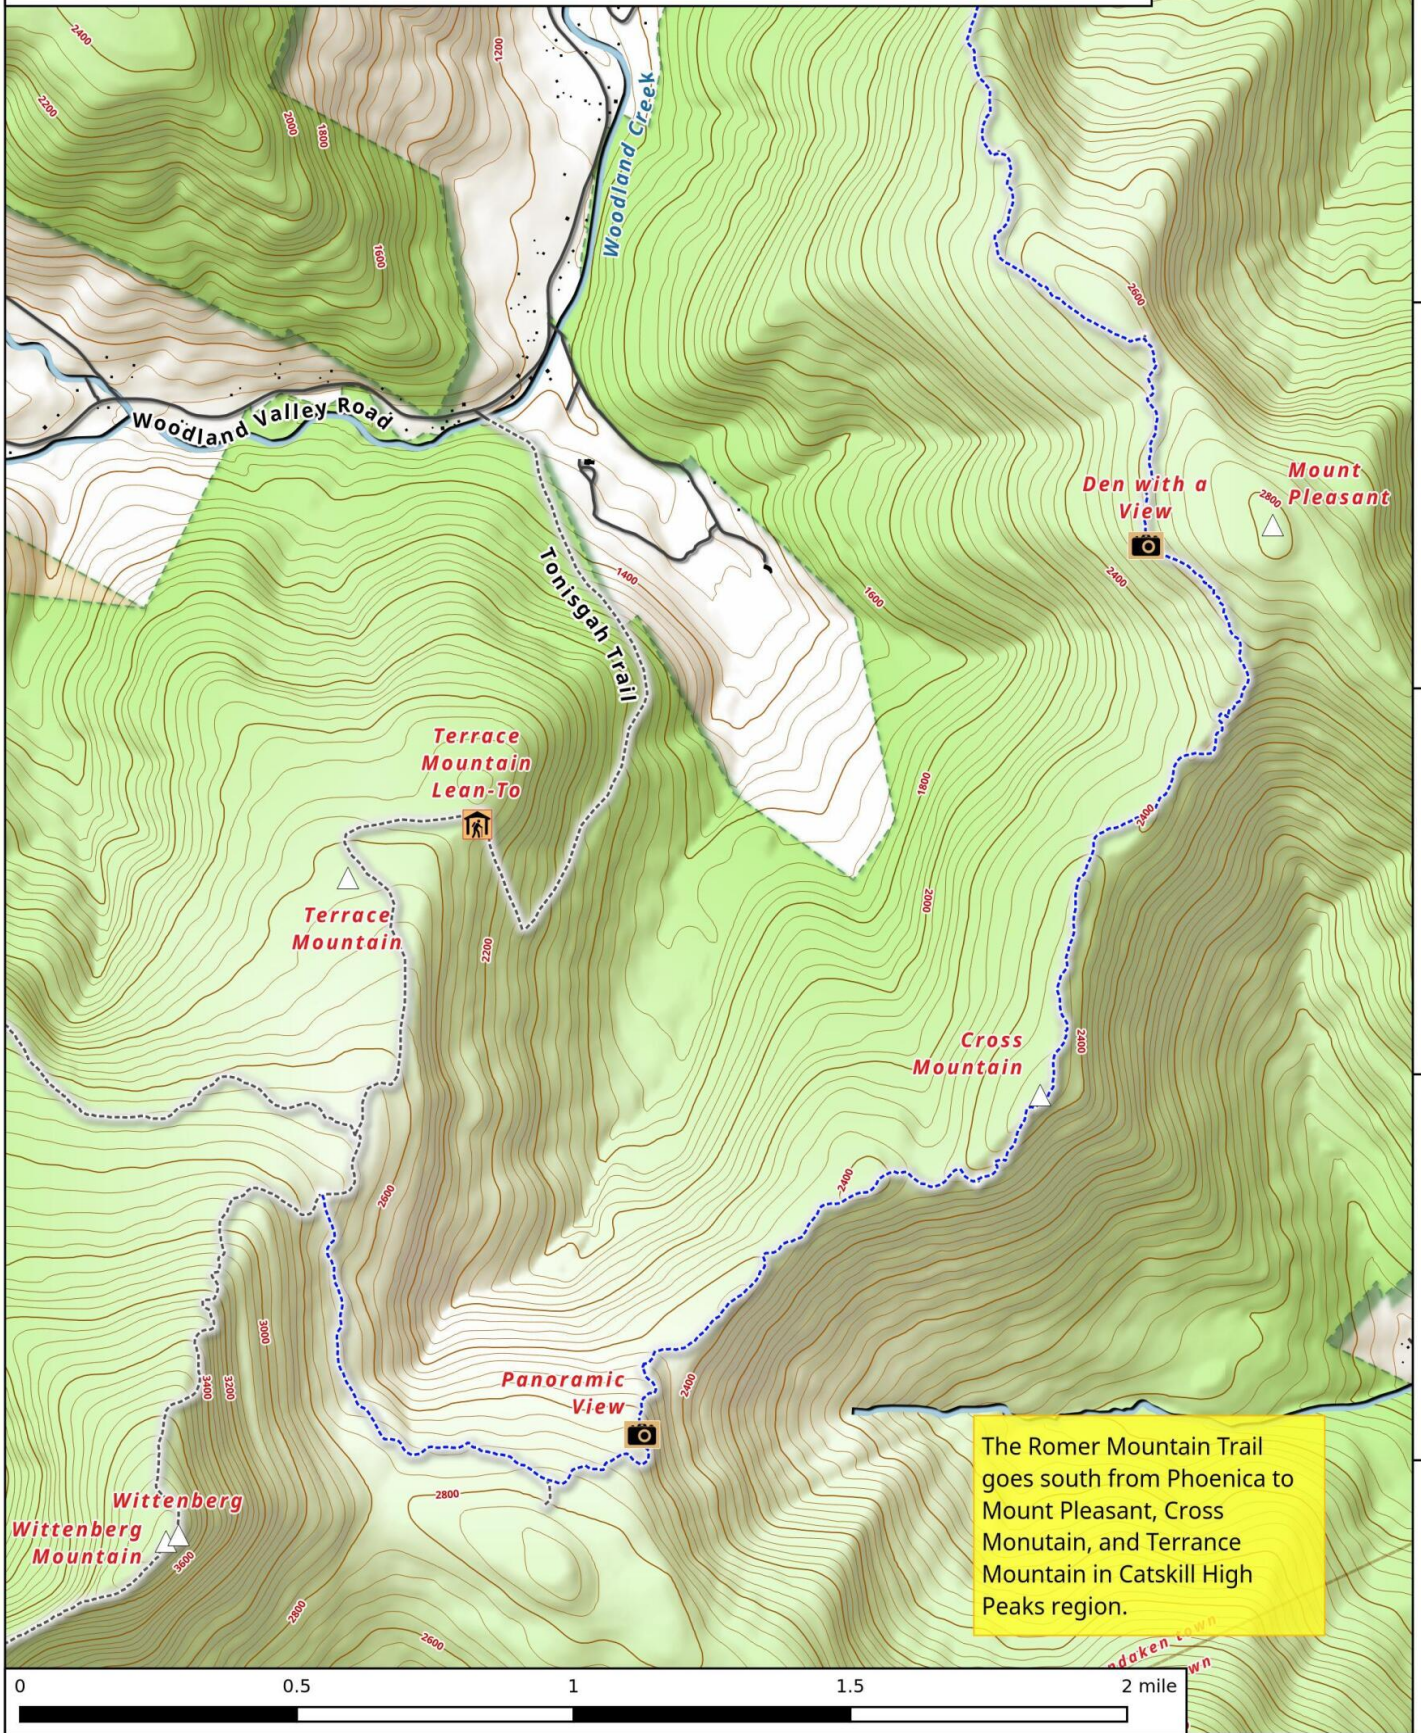

-74.35

-74.34

-74.33

-74.32

-74.31

Terrace, Pleasant and Cross Mountains

Woodstock, Shandaken, Olive - WMU 3A, 3

42.05

42.04

42.03

42.02

42.01

Terrace, Pleasant and Cross Mountains Map, January 2, 2017 by AndyArthur.org in QGIS 2.18.2 and Python. Street Map is Copyright © OpenStreetMap contributors, CC BY-SA. NYSDEC Data: DEM, Borders, ADK Wetlands, Trails, Assets. True North. 1 inch = 0.3 miles. Projection: NAD83 / UTM zone 18N. Coordinates: 0.01° latitude-longitude (WGS84). Contours are 40 feet.