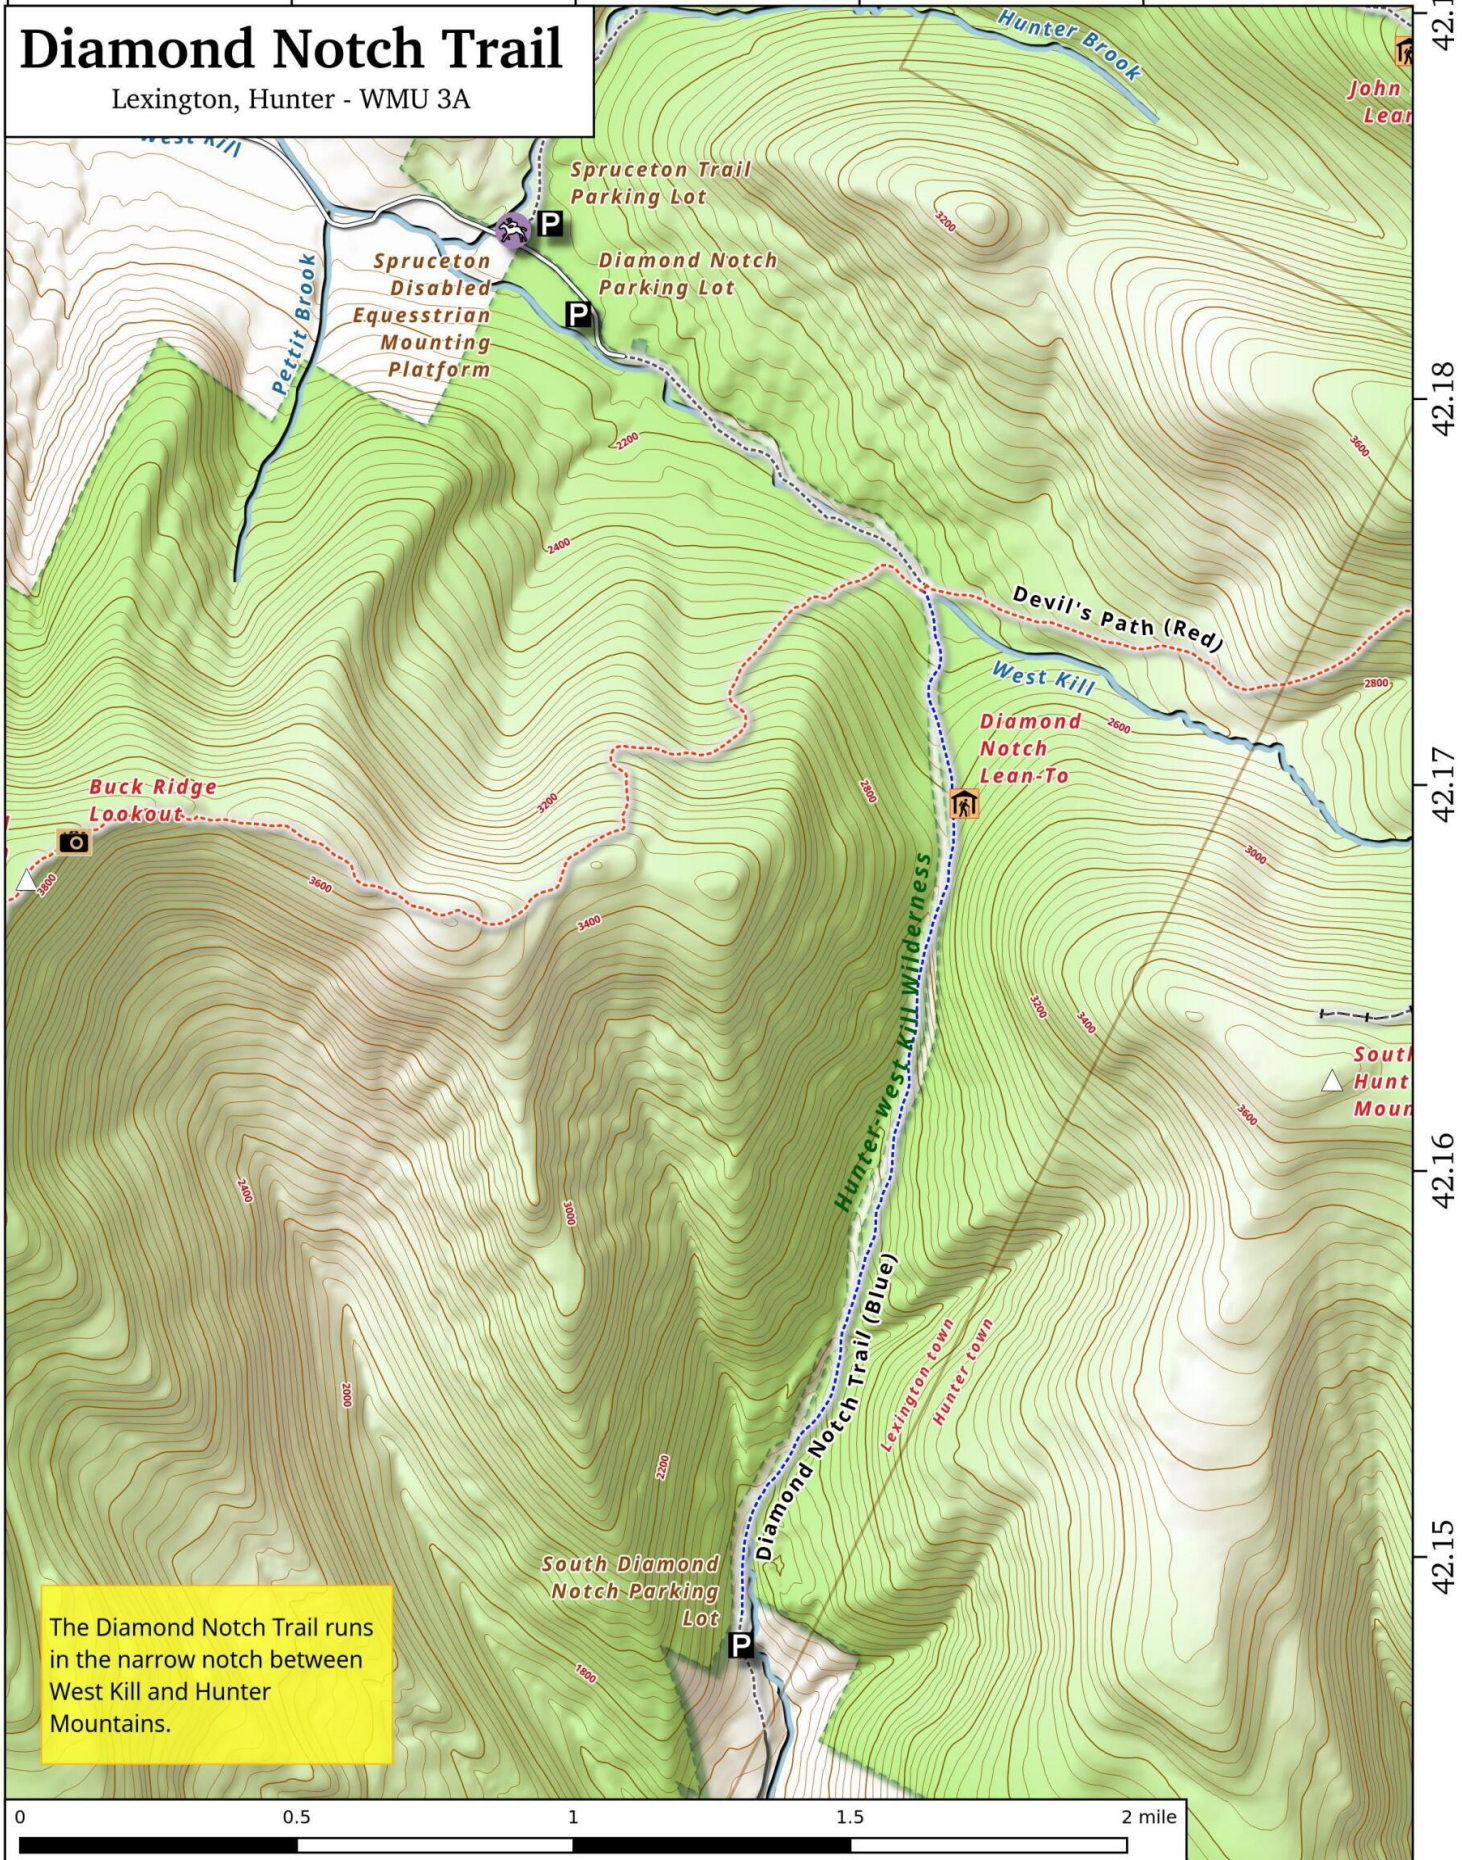

-74.29      -74.28      -74.27      -74.26      -74.25

# Diamond Notch Trail

Lexington, Hunter - WMU 3A

42.19  
42.18  
42.17  
42.16  
42.15

The Diamond Notch Trail runs in the narrow notch between West Kill and Hunter Mountains.