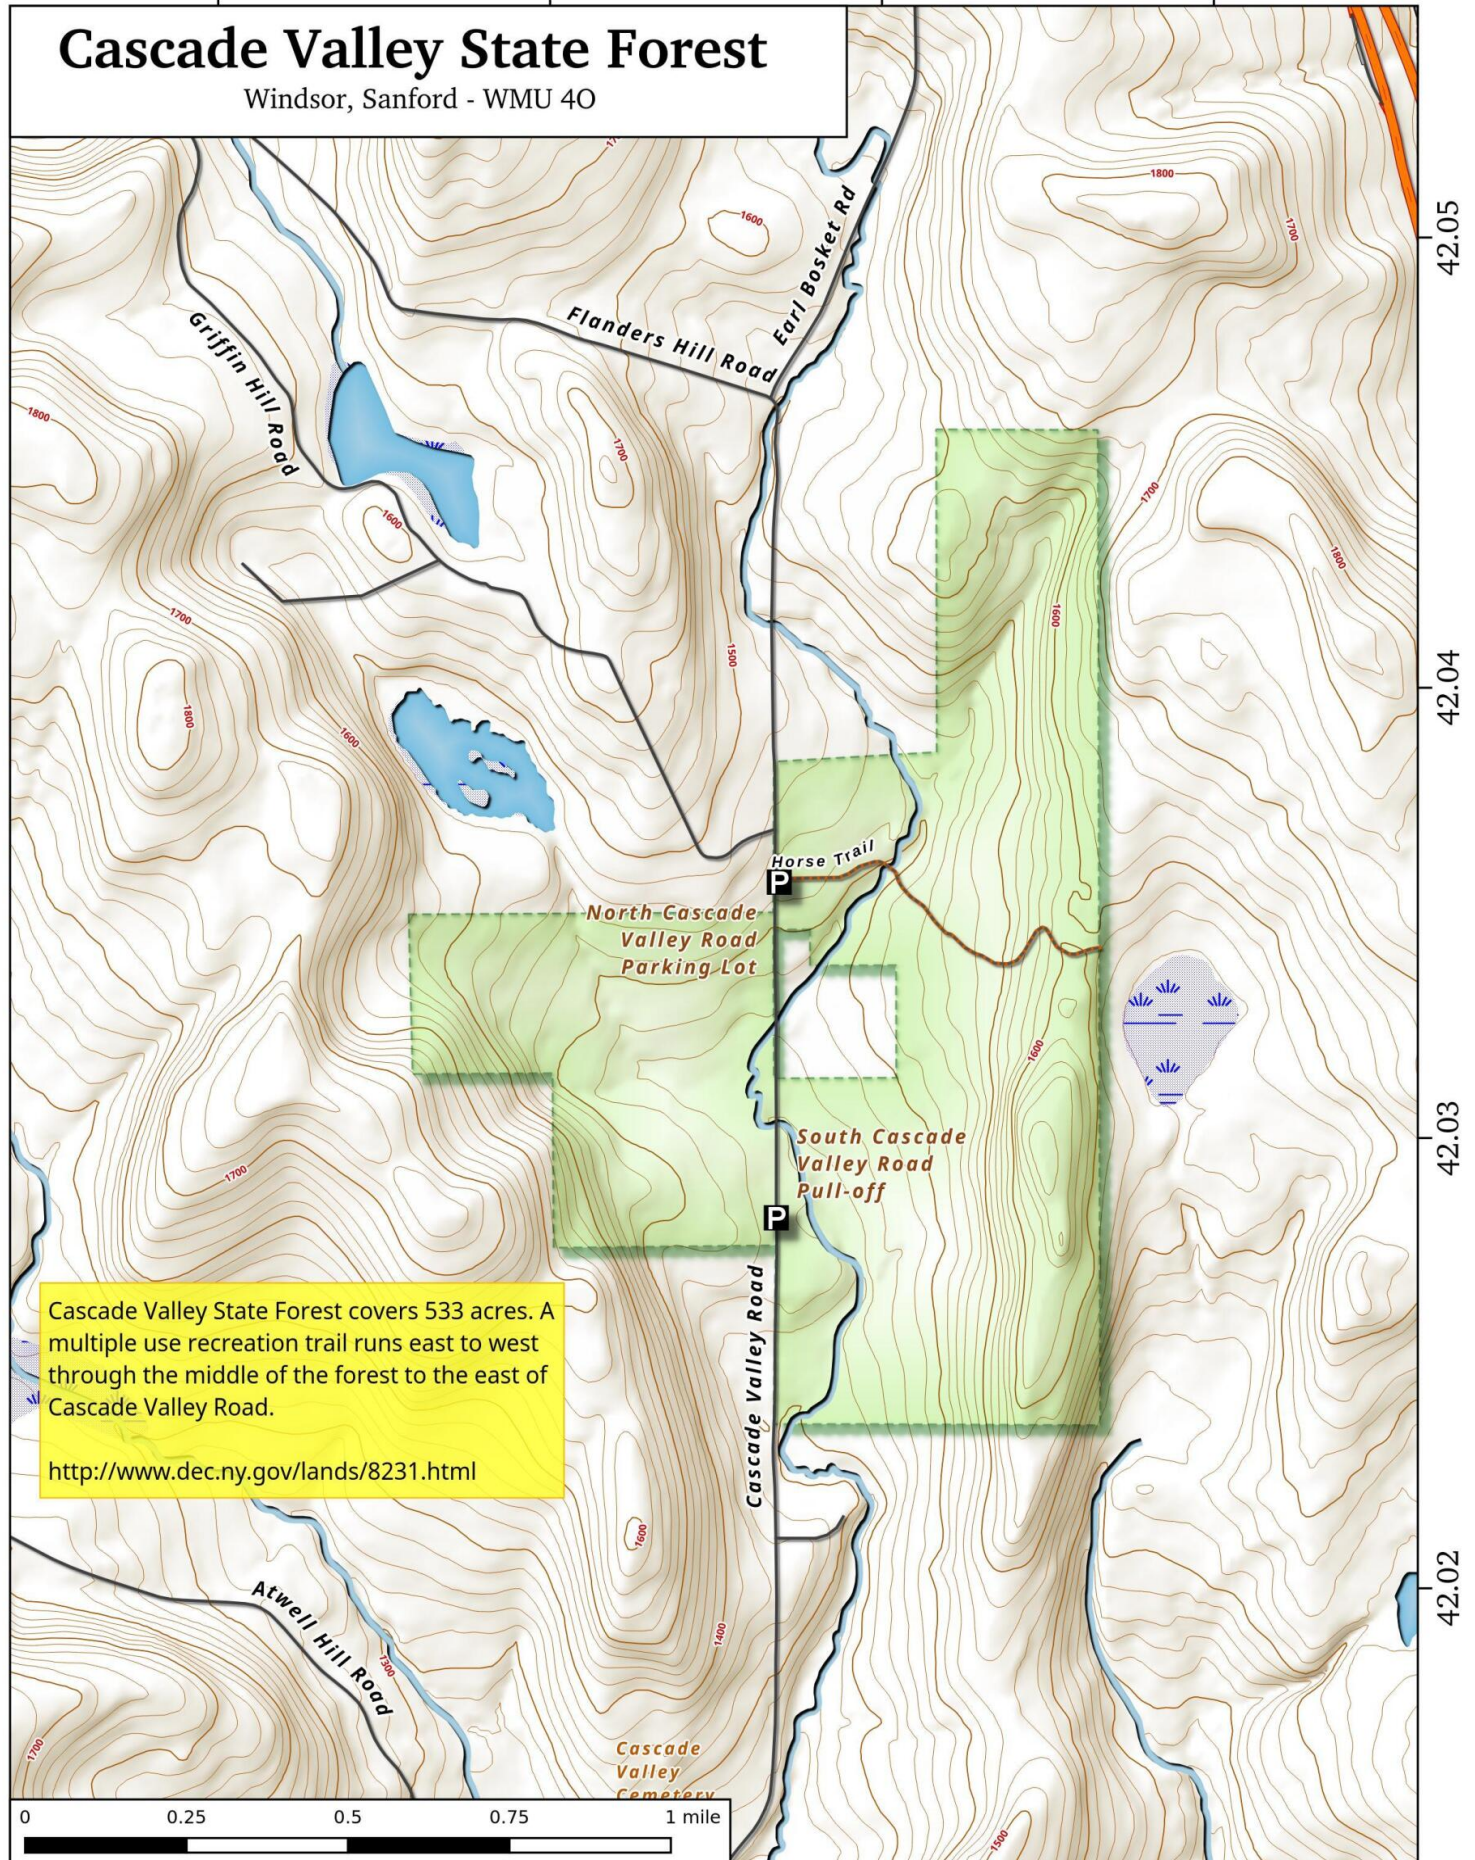

-75.59

-75.58

-75.57

-75.56

Cascade Valley State Forest

Windsor, Sanford - WMU 40

Cascade Valley State Forest covers 533 acres. A multiple use recreation trail runs east to west through the middle of the forest to the east of Cascade Valley Road.