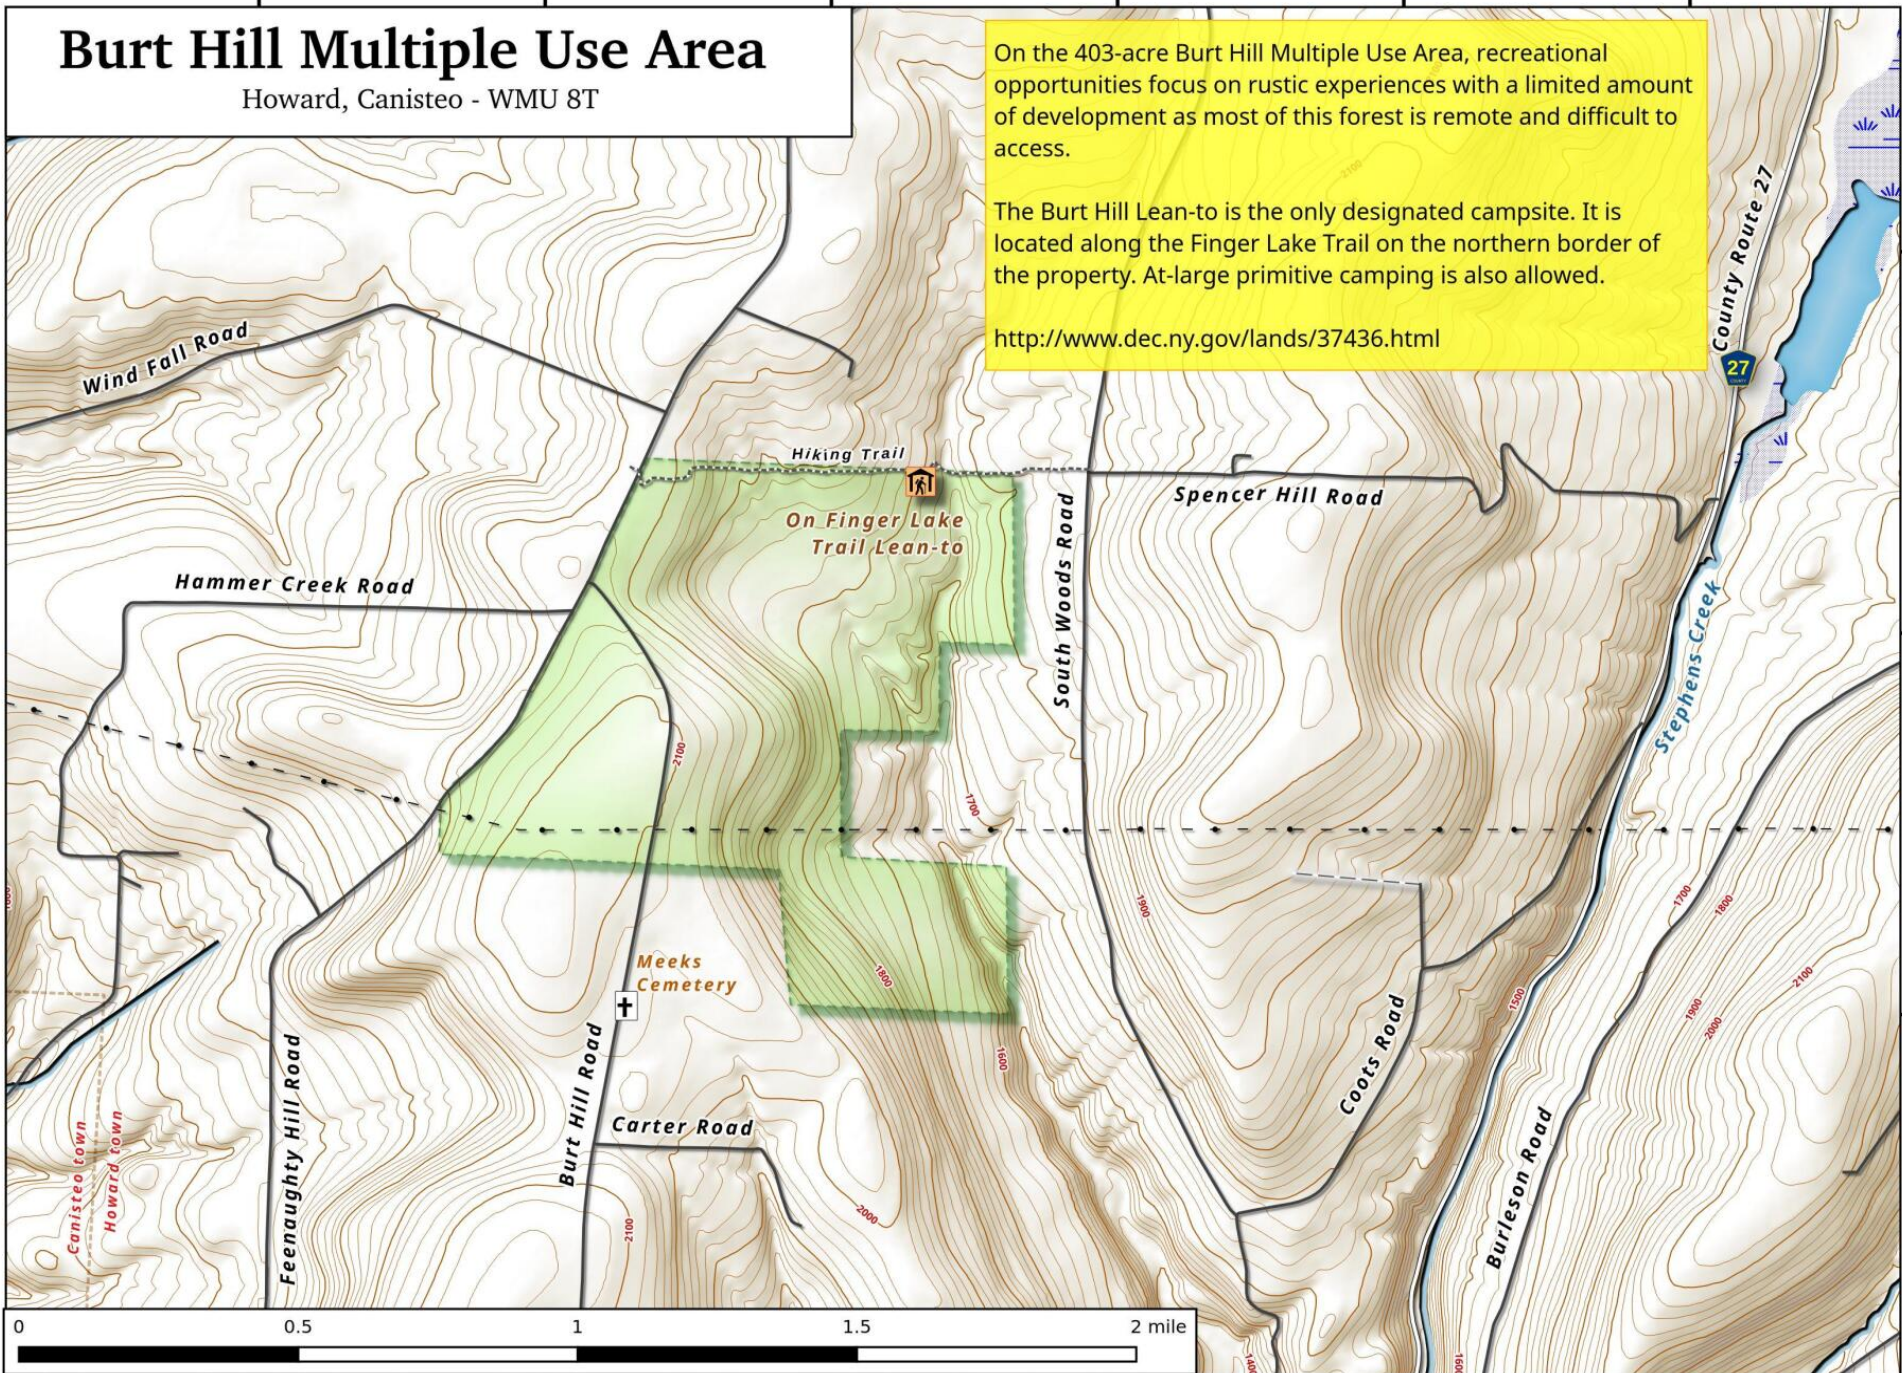

Burt Hill Multiple Use Area

Howard, Canisteo - WMU 8T

On the 403-acre Burt Hill Multiple Use Area, recreational opportunities focus on rustic experiences with a limited amount of development as most of this forest is remote and difficult to access.

The Burt Hill Lean-to is the only designated campsite. It is located along the Finger Lake Trail on the northern border of the property. At-large primitive camping is also allowed.

<http://www.dec.ny.gov/lands/37436.html>

Burt Hill Multiple Use Area Map, December 4, 2016 by AndyArthur.org in QGIS 2.18.1 and Python. Street Map is Copyright © OpenStreetMap contributors, CC BY-SA. NYSDEC Data: DEM, Borders, ADK Wetlands, Trails, Assets. True North. 1 inch = 0.3 miles. Projection: NAD83 / UTM zone 18N. Coordinates: 0.01° latitude-longitude (WGS84). Contours are 20 feet.