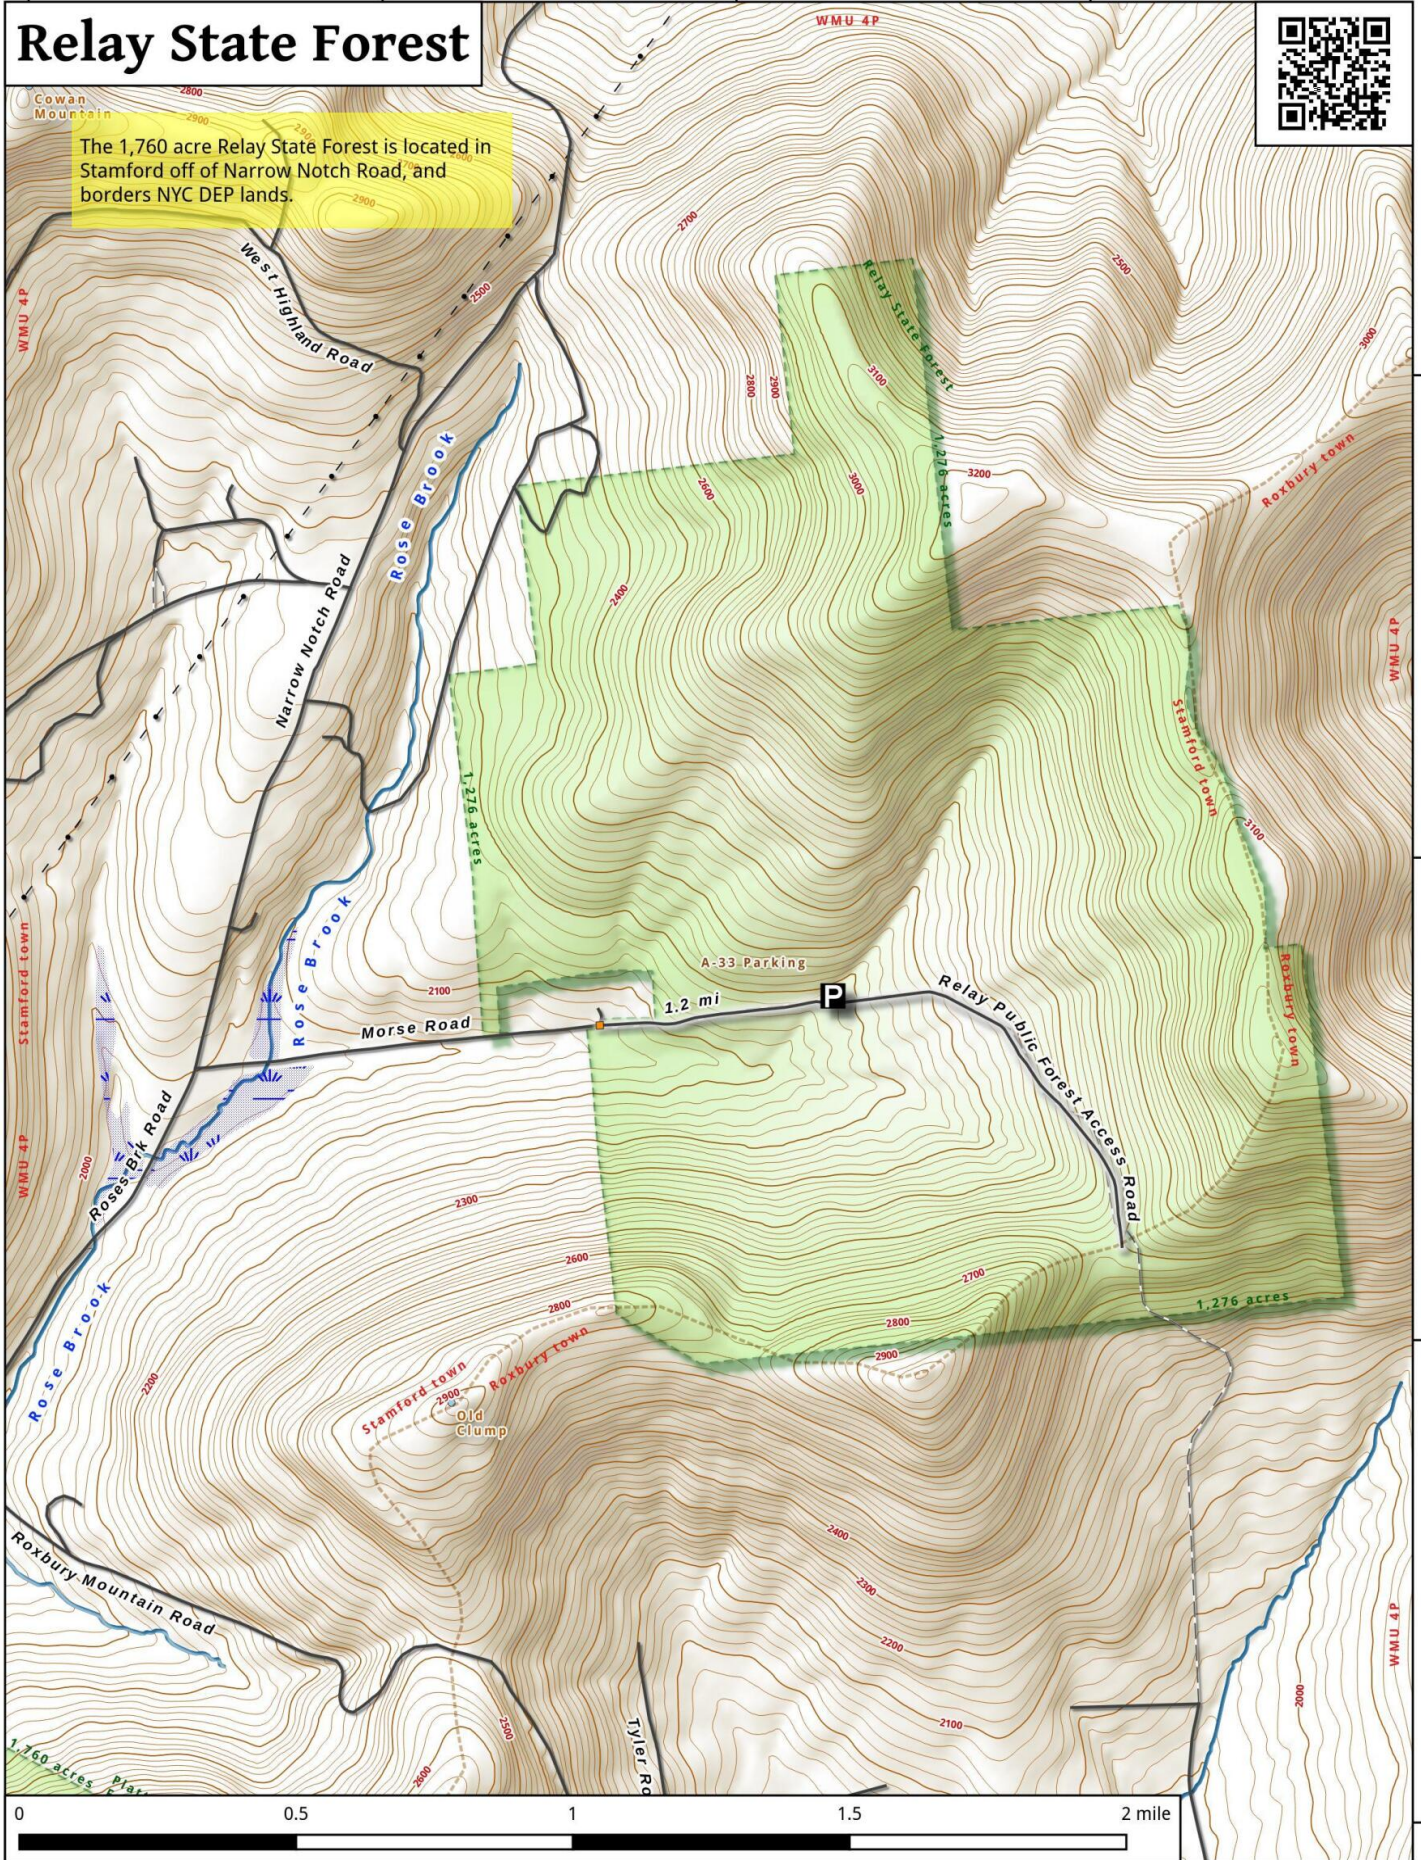

74°39'0"W

74°38'15"W

74°37'30"W

74°36'45"W

# Relay State Forest

The 1,760 acre Relay State Forest is located in Stamford off of Narrow Notch Road, and borders NYC DEP lands.

42°20'15"N

42°19'30"N

42°18'45"N

42°18'0"N