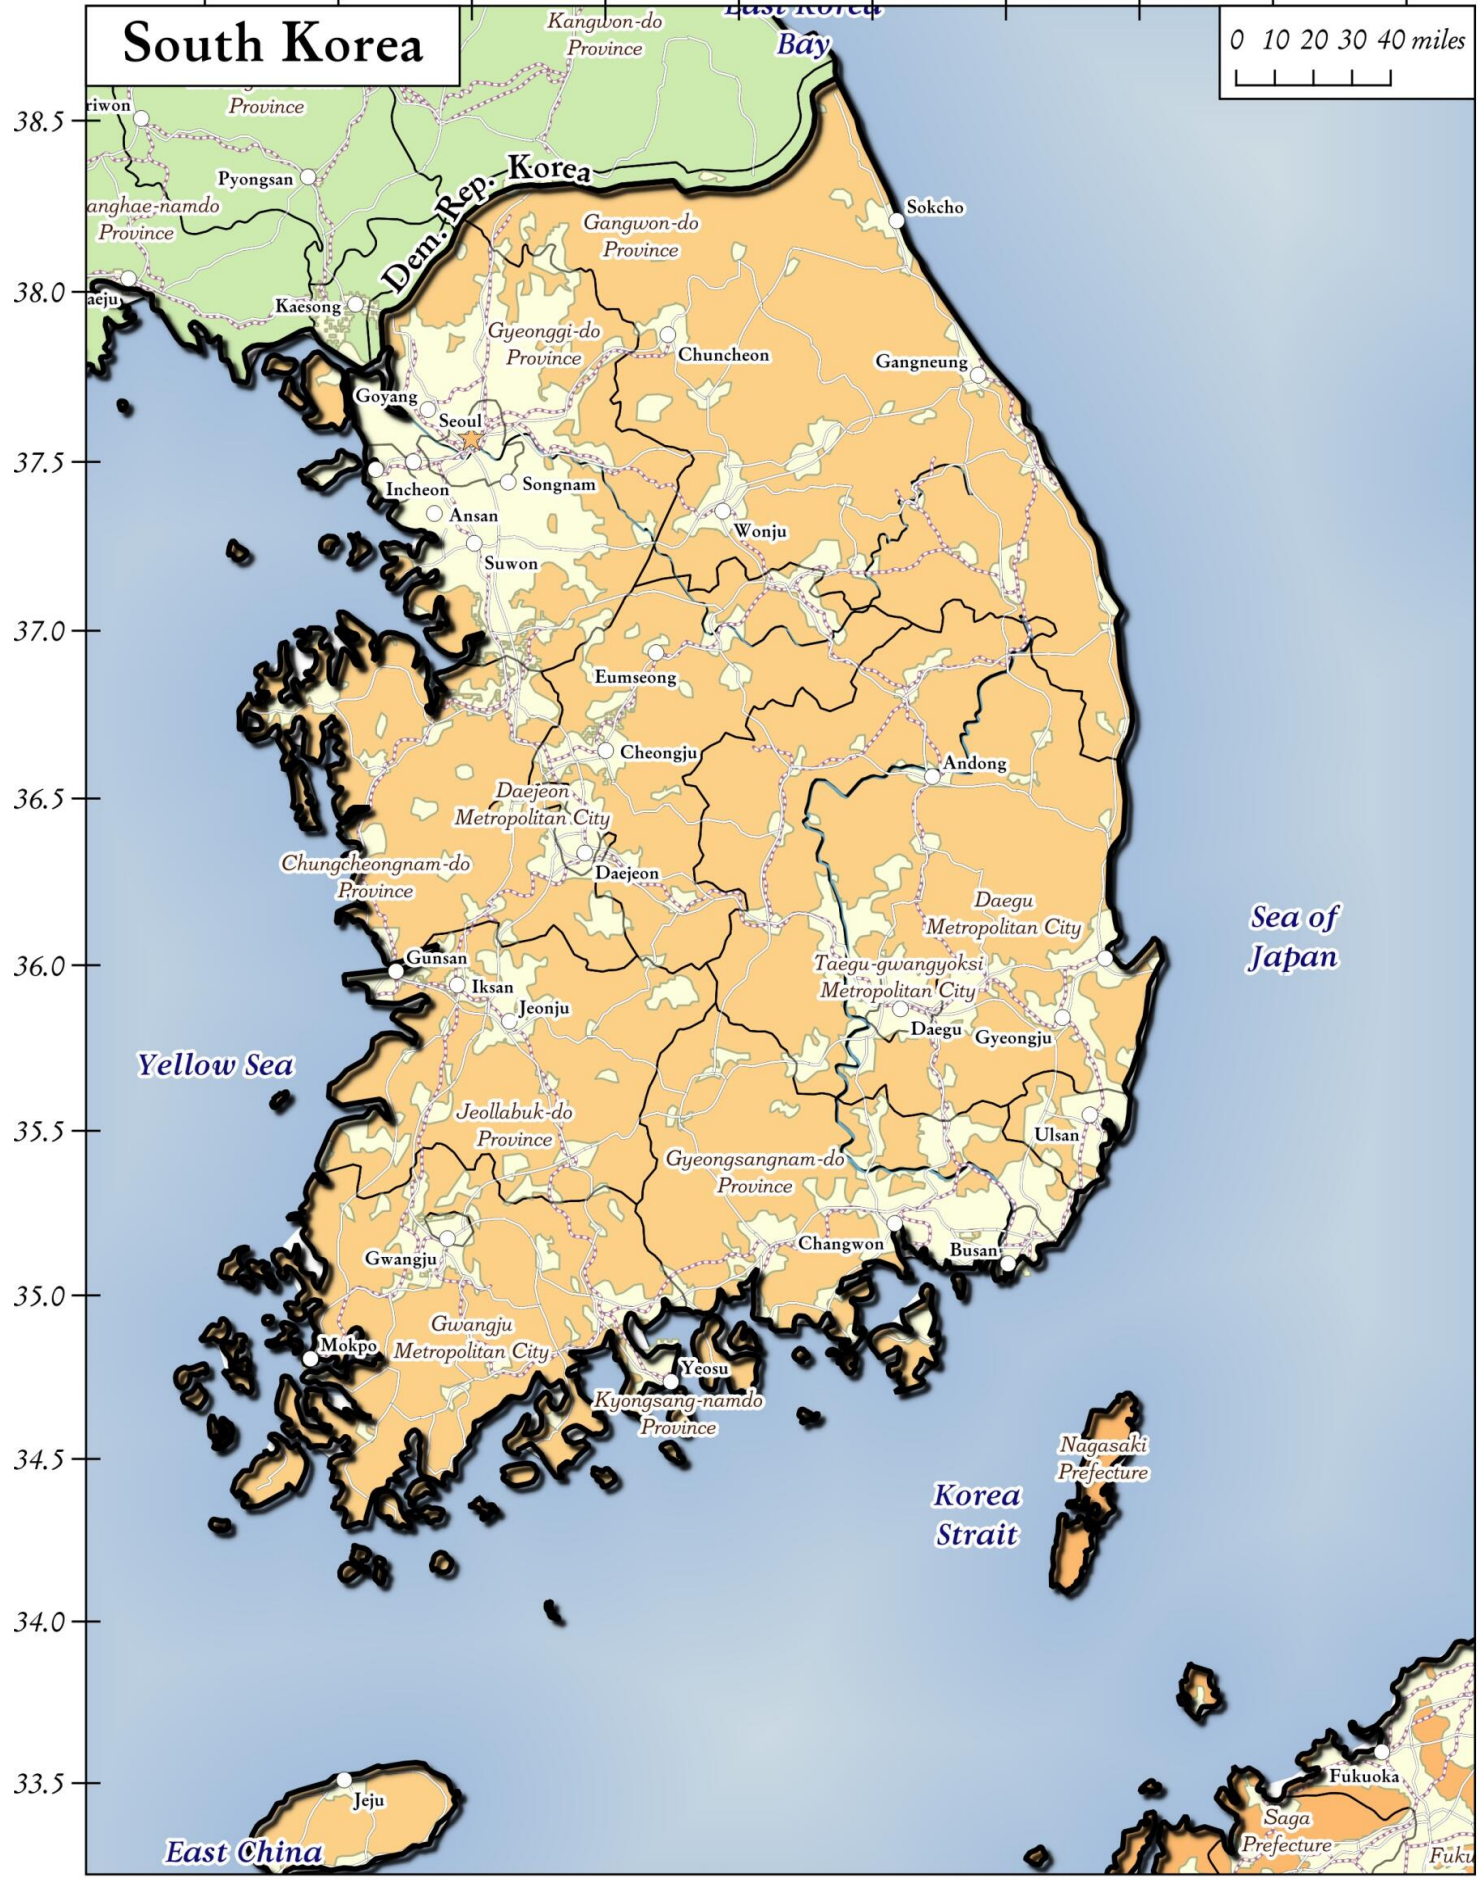

# South Korea

Dem. Rep. Korea

East Korea Bay

Sea of Japan

Yellow Sea

Korea Strait

East China

Nagasaki Prefecture

Fukuoka

Saga Prefecture

Fuku

38.5  
38.0  
37.5  
37.0  
36.5  
36.0  
35.5  
35.0  
34.5  
34.0  
33.5

Gangwon-do Province  
 Kangwon-do Province  
 Chollabuk-do Province  
 Chollanam-do Province  
 Gyeonggi-do Province  
 Chungcheongnam-do Province  
 Chungcheongbuk-do Province  
 Jeollabuk-do Province  
 Jeollanam-do Province  
 Gyeongsangnam-do Province  
 Gyeongsangbuk-do Province  
 Kyongsangnam-do Province  
 Jeju-do Province

Seoul  
 Incheon  
 Gwangju Metropolitan City  
 Daejeon Metropolitan City  
 Taegu-gwangyoksi Metropolitan City  
 Busan Metropolitan City  
 Ulsan Metropolitan City  
 Gyeongju Metropolitan City  
 Jeonju Metropolitan City  
 Iksan Metropolitan City  
 Gwangju Metropolitan City  
 Mokpo Metropolitan City  
 Yeosu Metropolitan City

Pusan  
 Gyeongju  
 Ulsan  
 Busan  
 Changwon

Jeju  
 Jeju