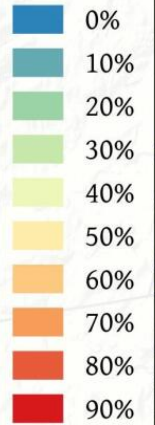

Households - Renters

Legend

2015 Election Districts

Data Source:
2010-2014 American Community Survey (ACS)
B25044: Tenure By Vehicles Available