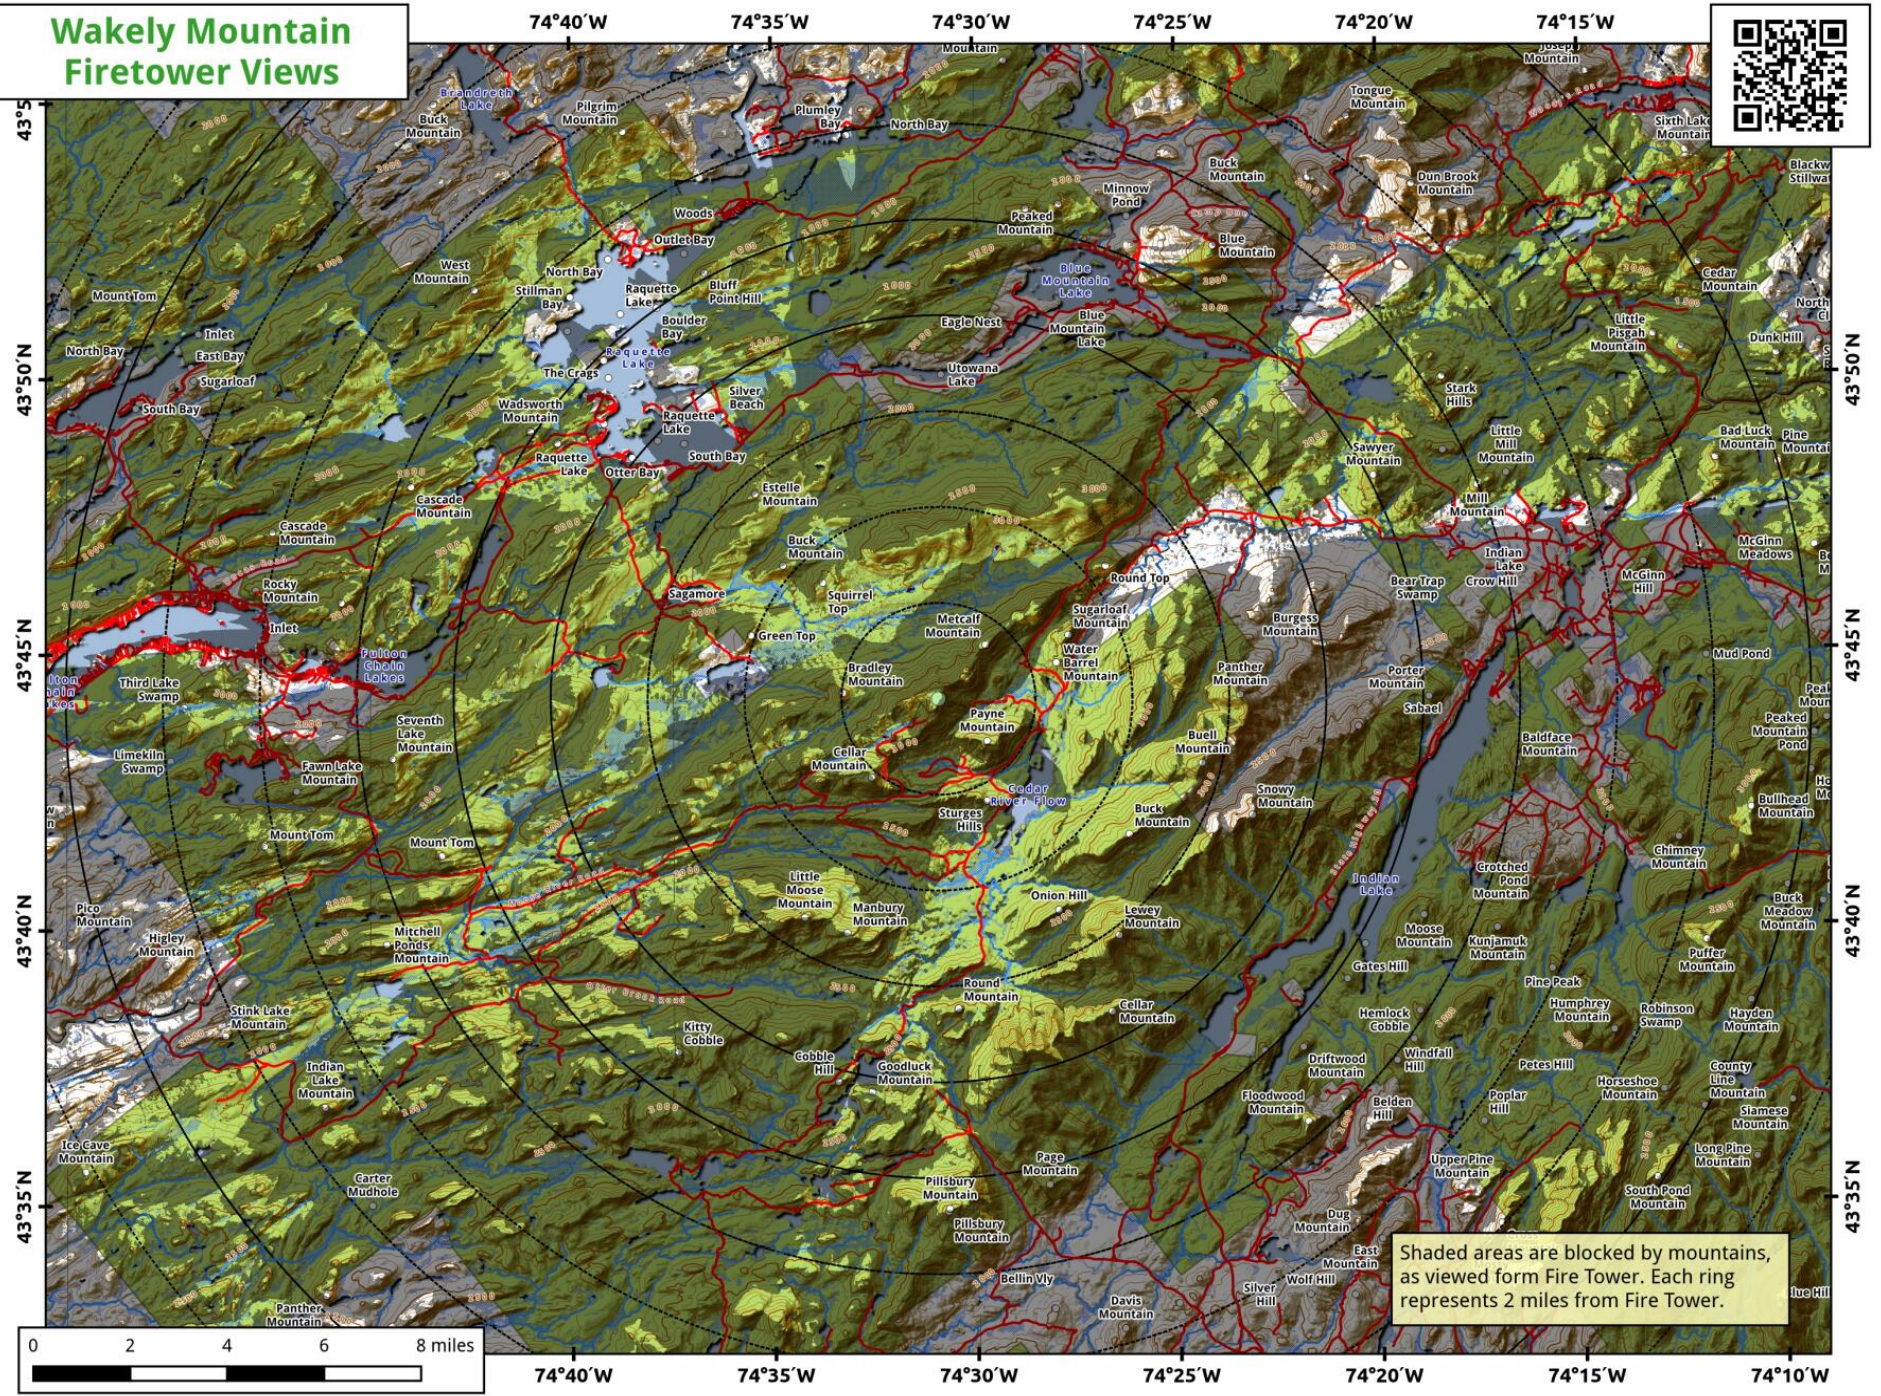

Wakely Mountain Firetower Views

Shaded areas are blocked by mountains, as viewed from Fire Tower. Each ring represents 2 miles from Fire Tower.