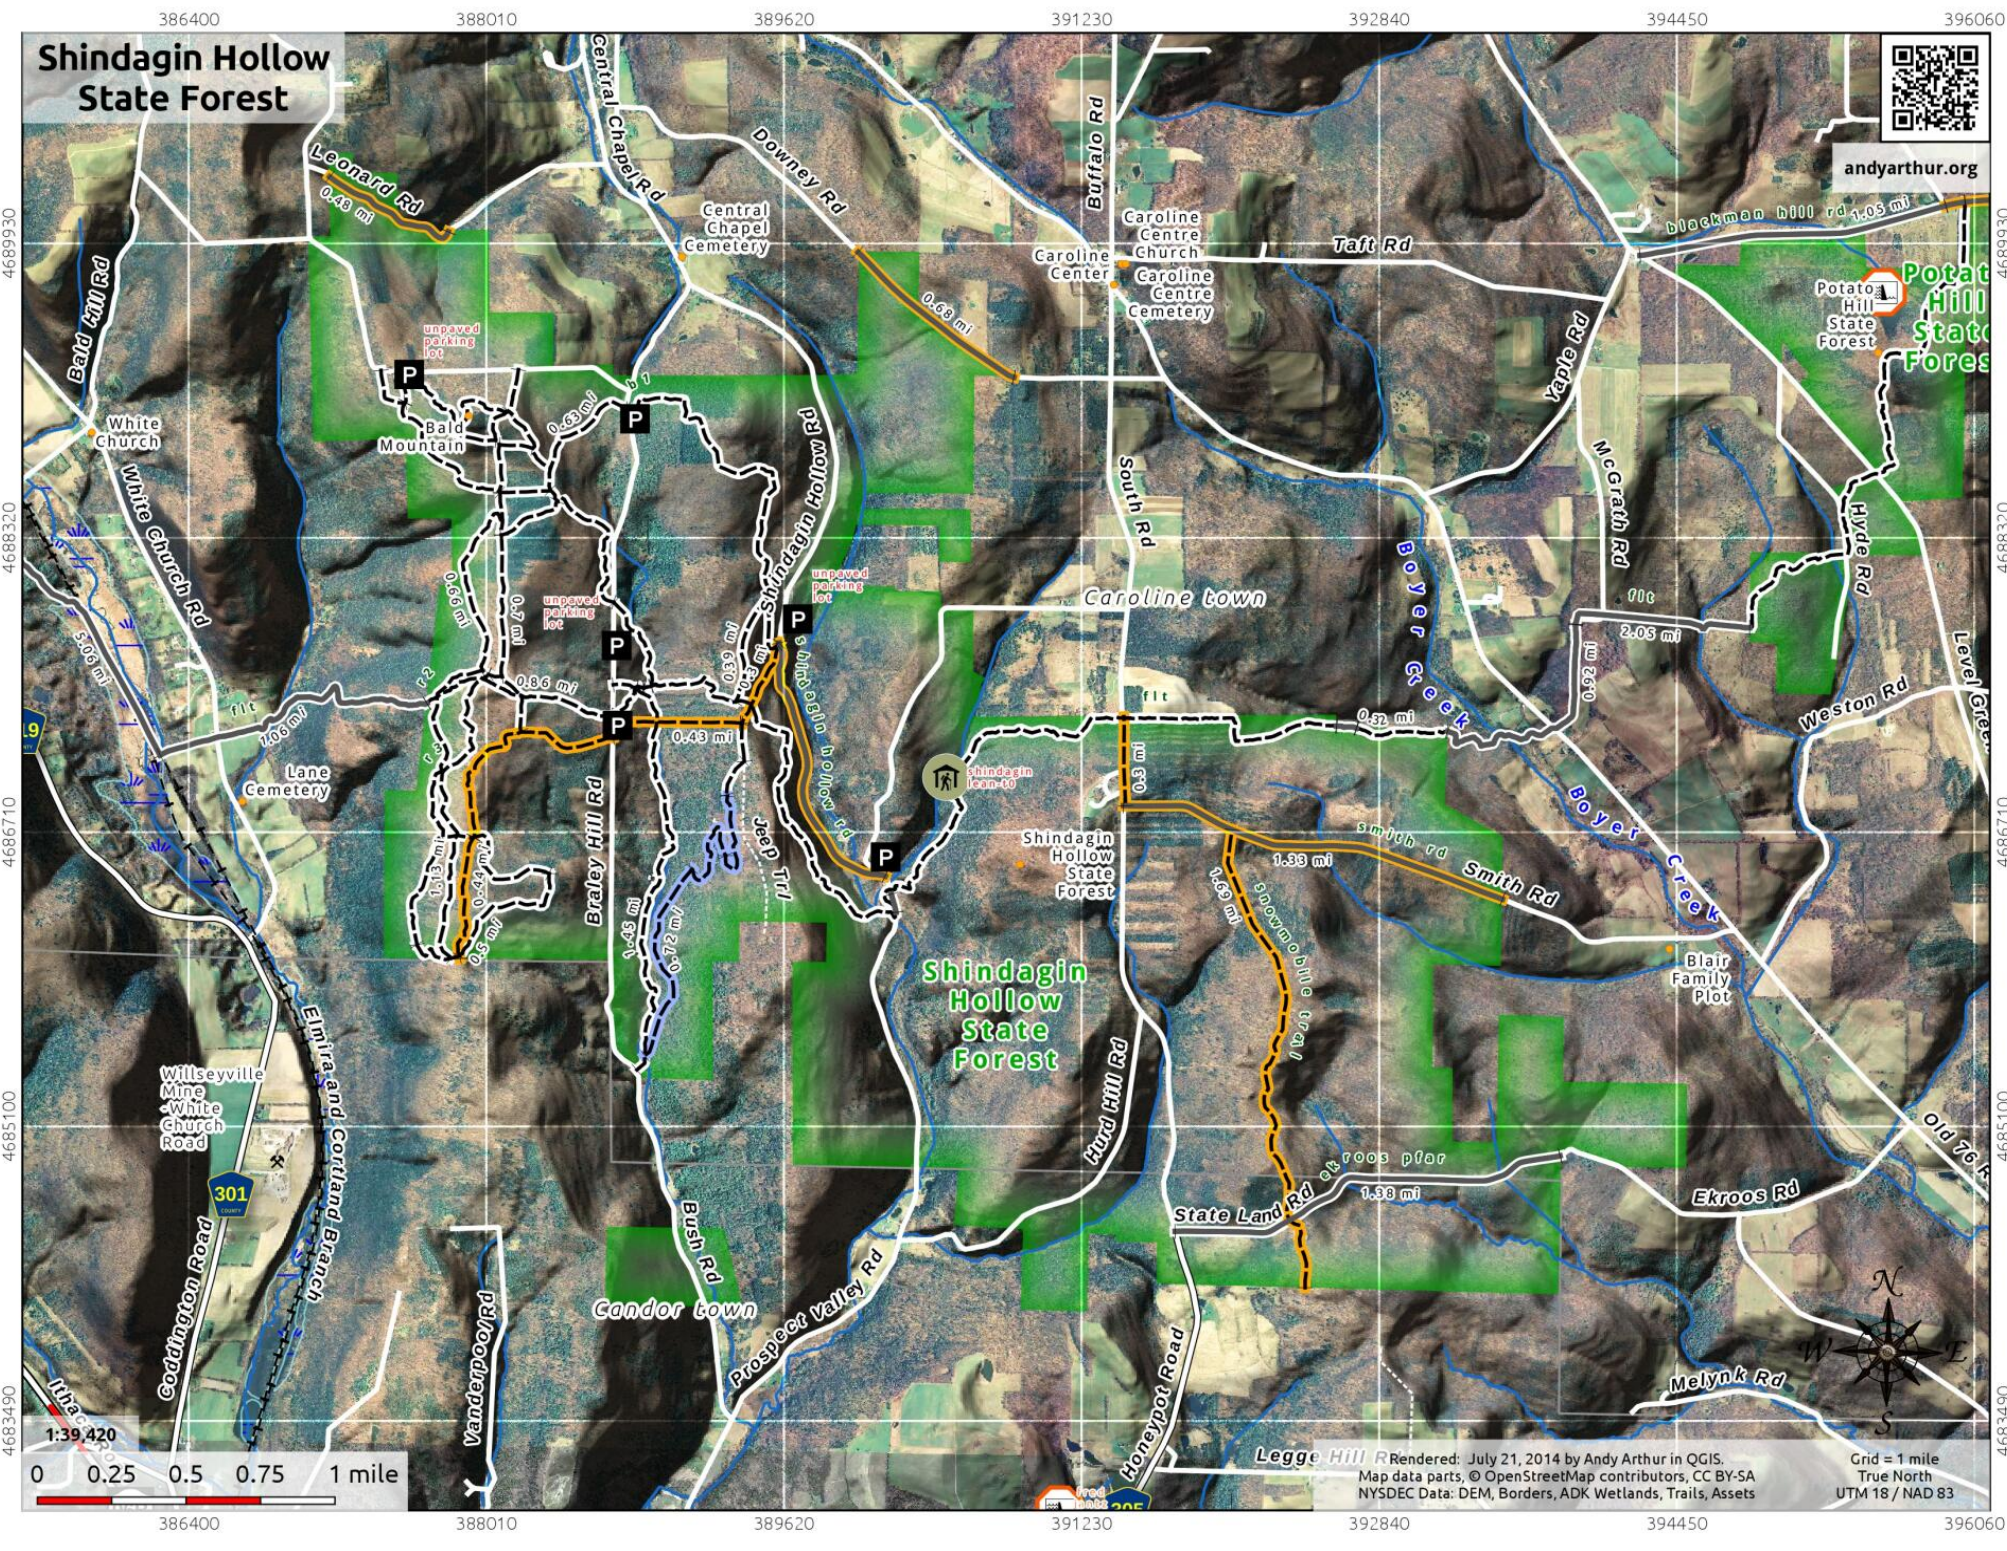

Shindagin Hollow State Forest

andyarthur.org

Legge Hill R
Rendered: July 21, 2014 by Andy Arthur in QGIS.
Map data parts, © OpenStreetMap contributors, CC BY-SA
NYSDEC Data: DEM, Borders, ADK Wetlands, Trails, Assets
Grid = 1 mile True North UTM 18 / NAD 83