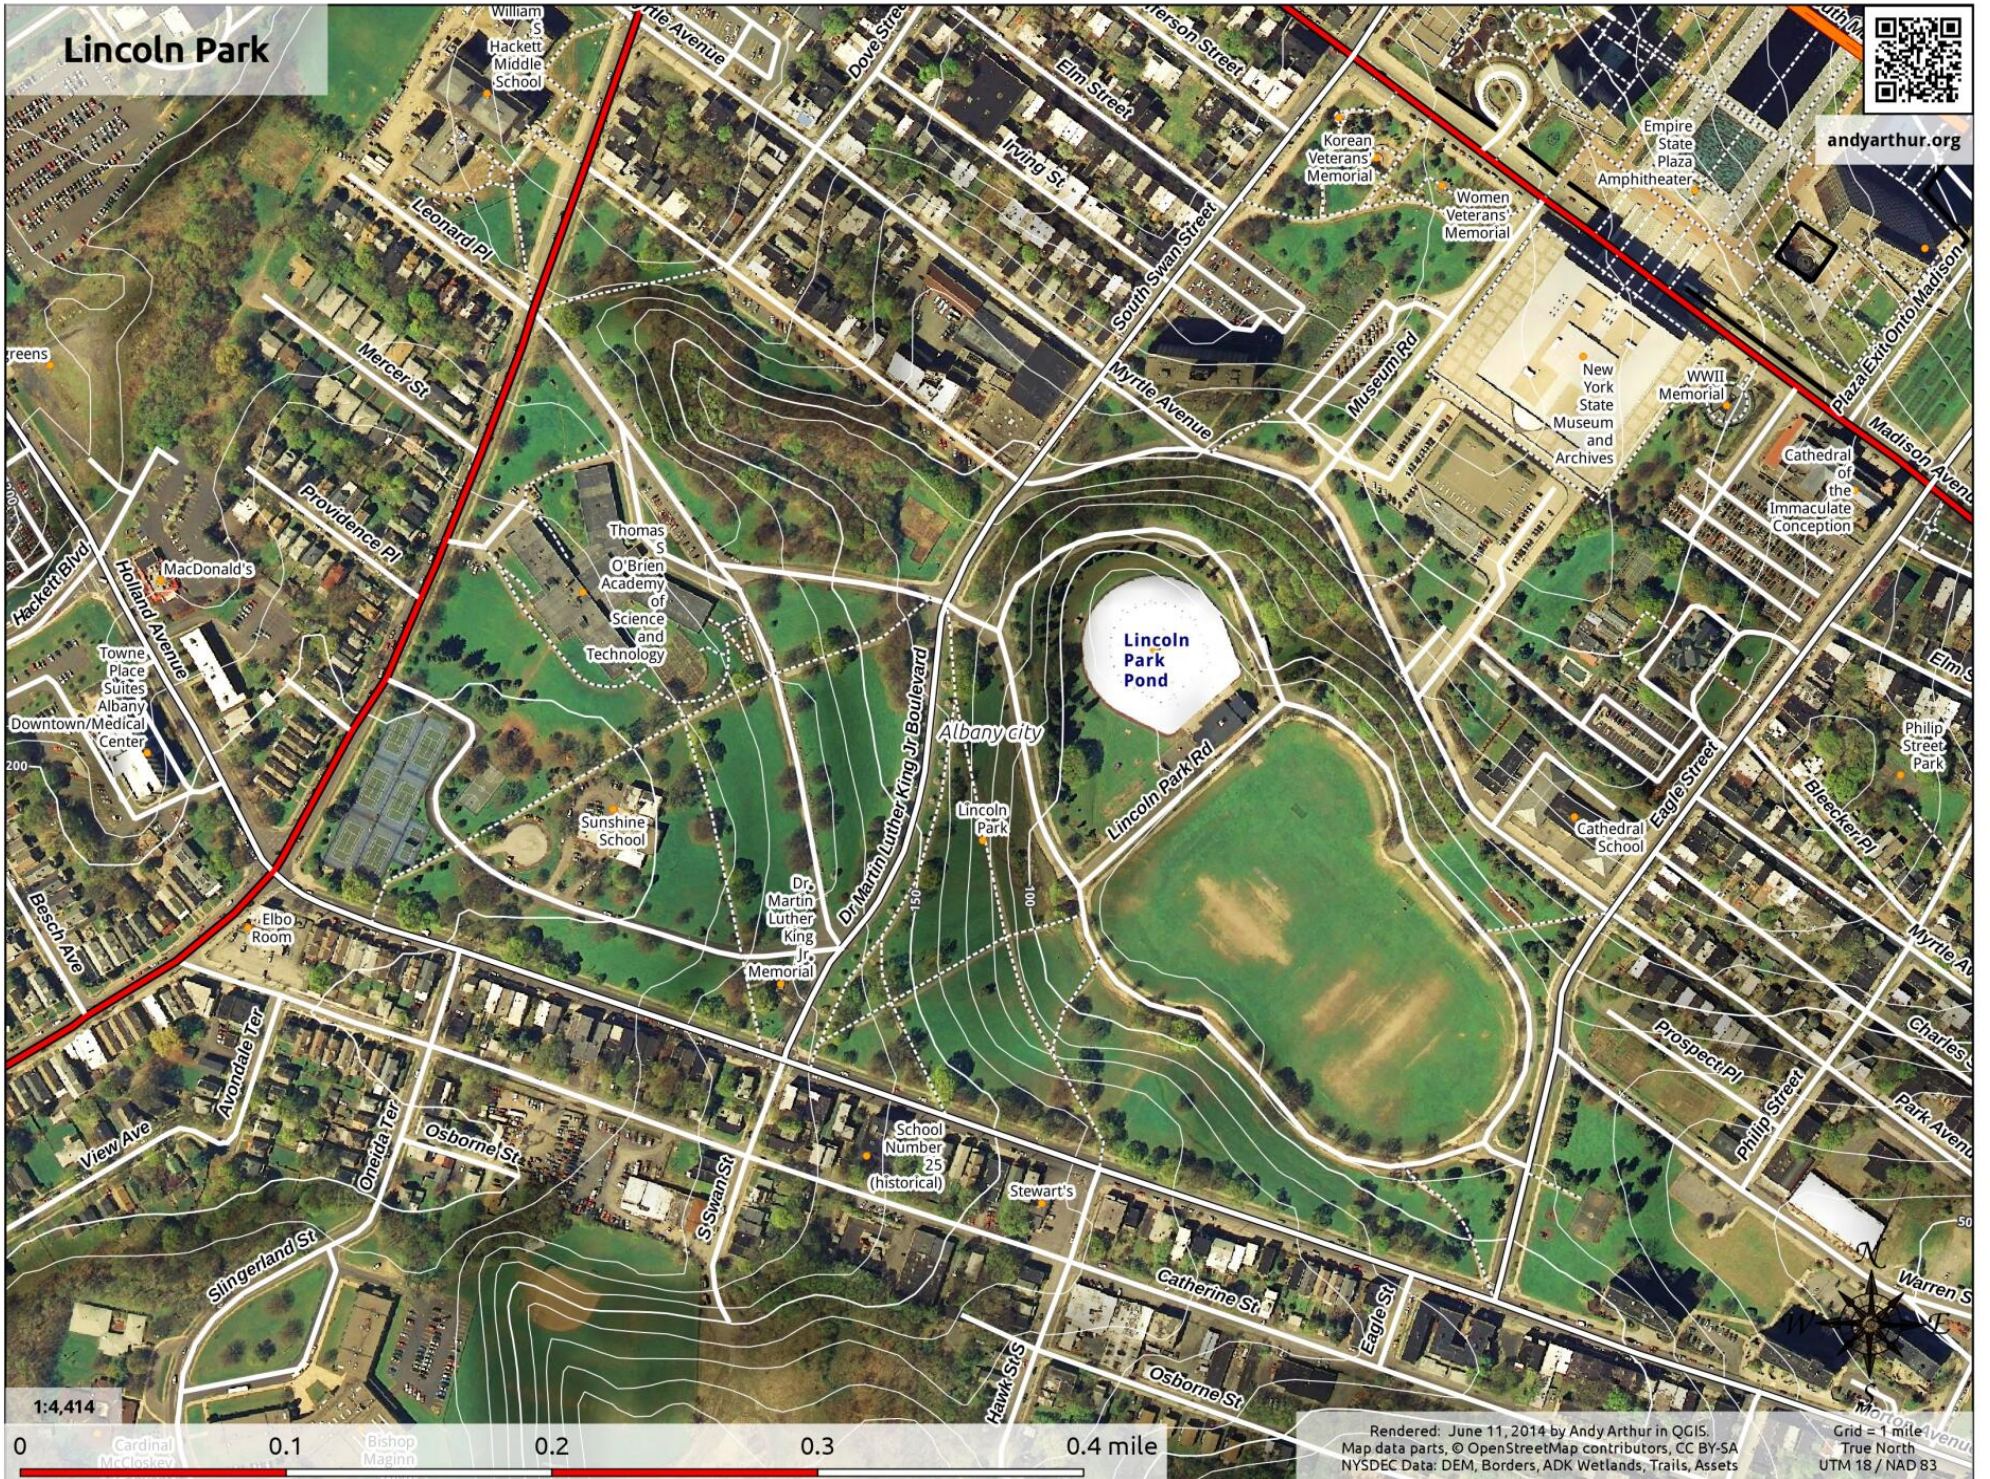

Lincoln Park

andyarthur.org

1:4,414

Rendered: June 11, 2014 by Andy Arthur in QGIS.
Map data parts, © OpenStreetMap contributors, CC BY-SA
NYSDEC Data: DEM, Borders, ADK Wetlands, Trails, Assets

Grid = 1 mile
True North
UTM 18 / NAD 83