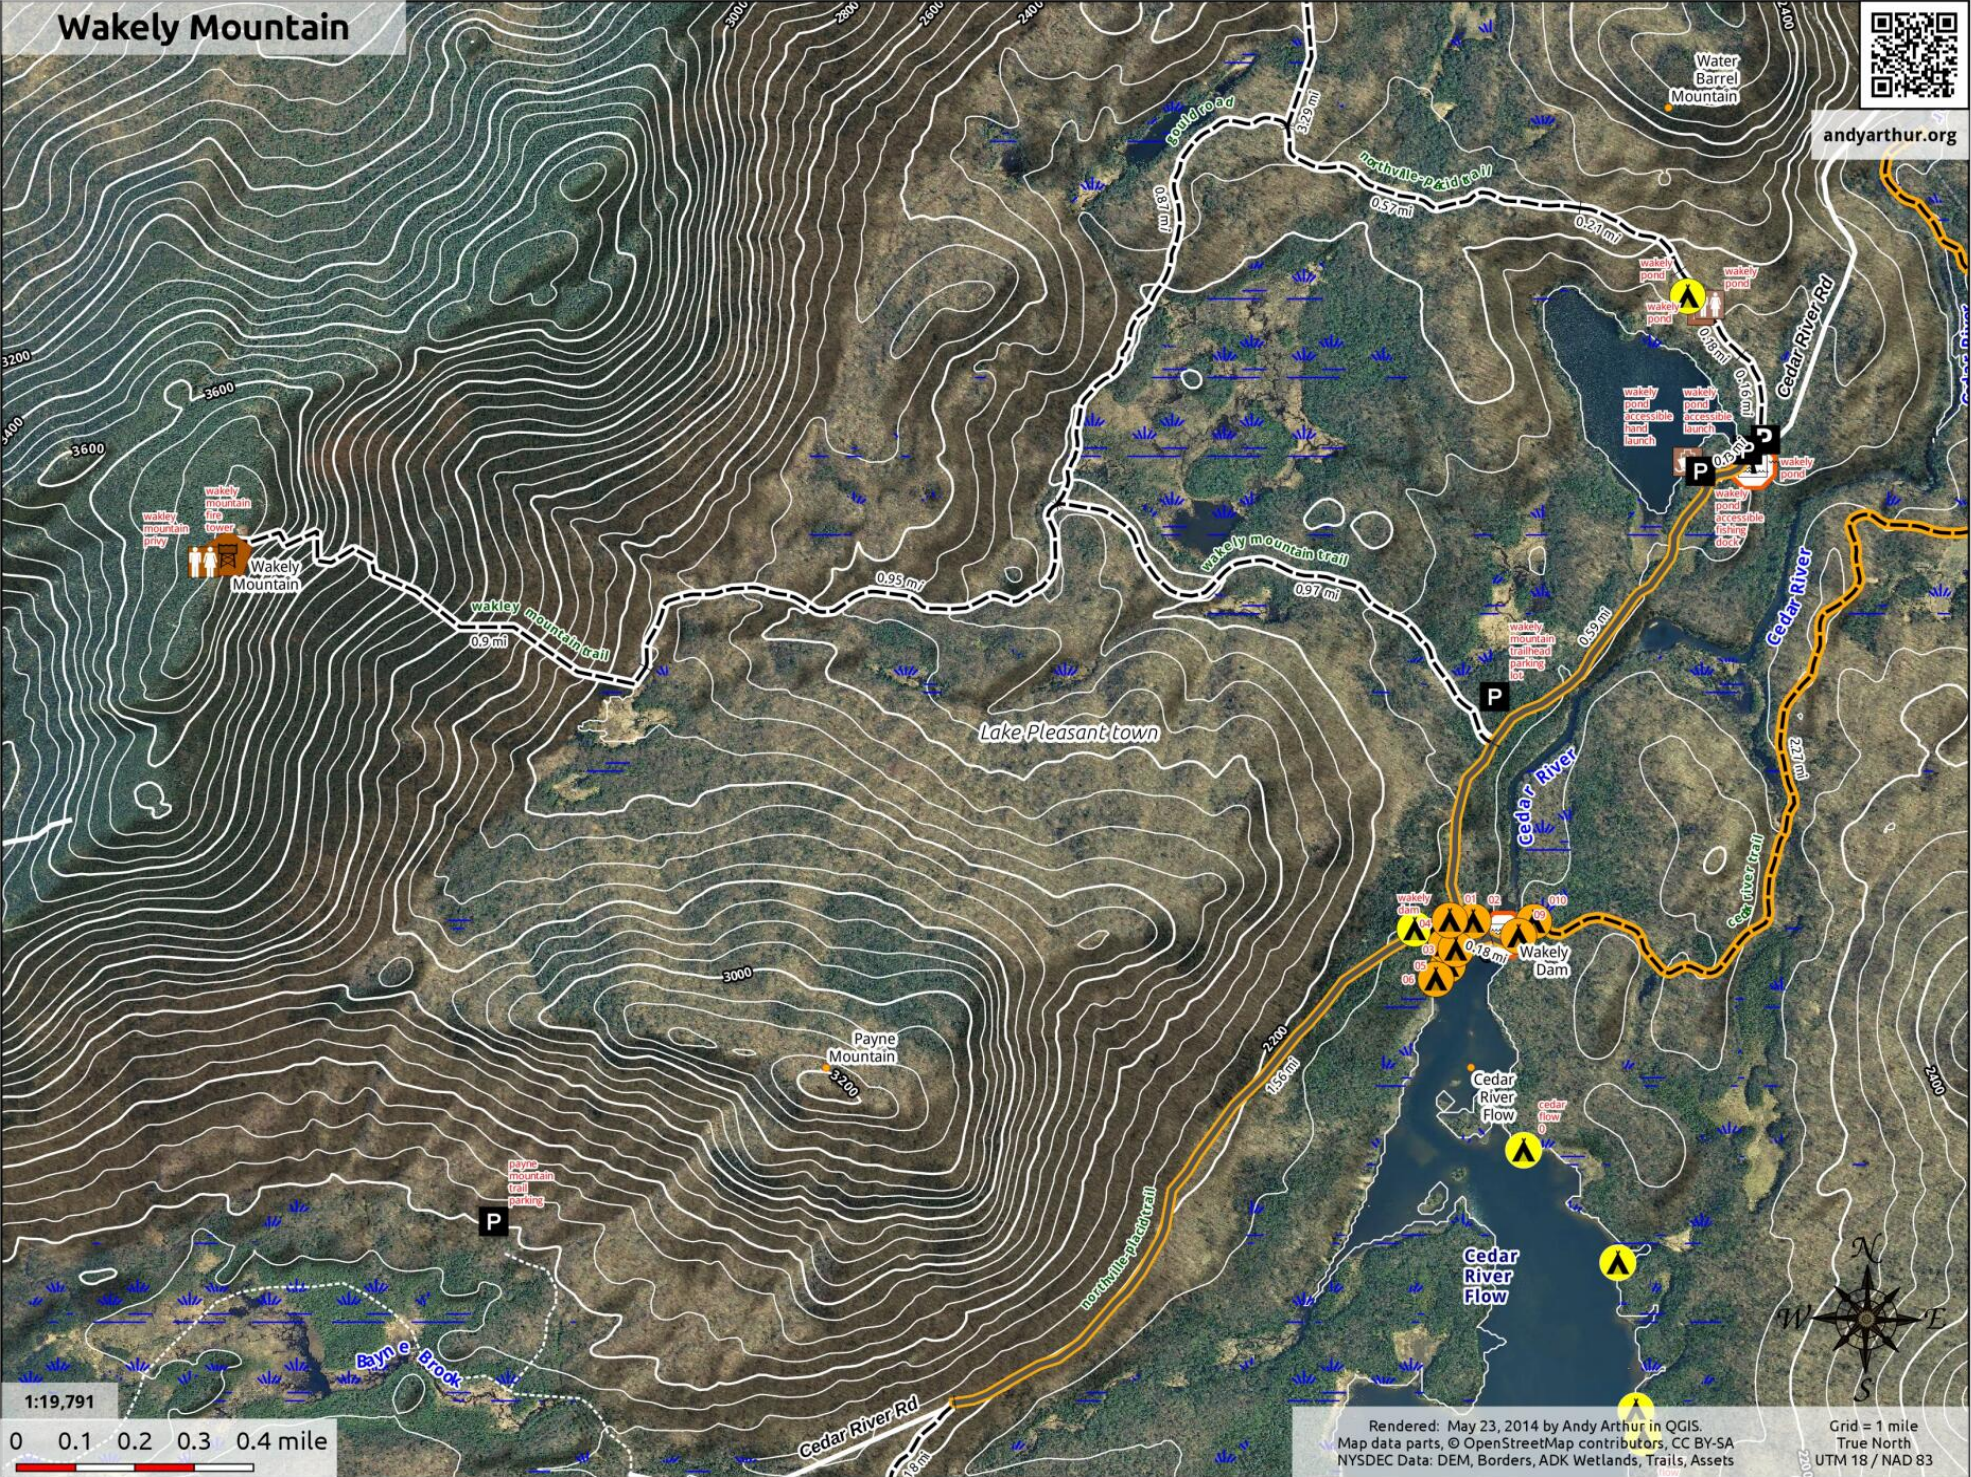

# Wakely Mountain

andyarthur.org

1:19,791

0 0.1 0.2 0.3 0.4 mile

Rendered: May 23, 2014 by Andy Arthur in QGIS.  
Map data parts, © OpenStreetMap contributors, CC BY-SA  
NYSDEC Data: DEM, Borders, ADK Wetlands, Trails, Assets

Grid = 1 mile  
True North  
UTM 18 / NAD 83