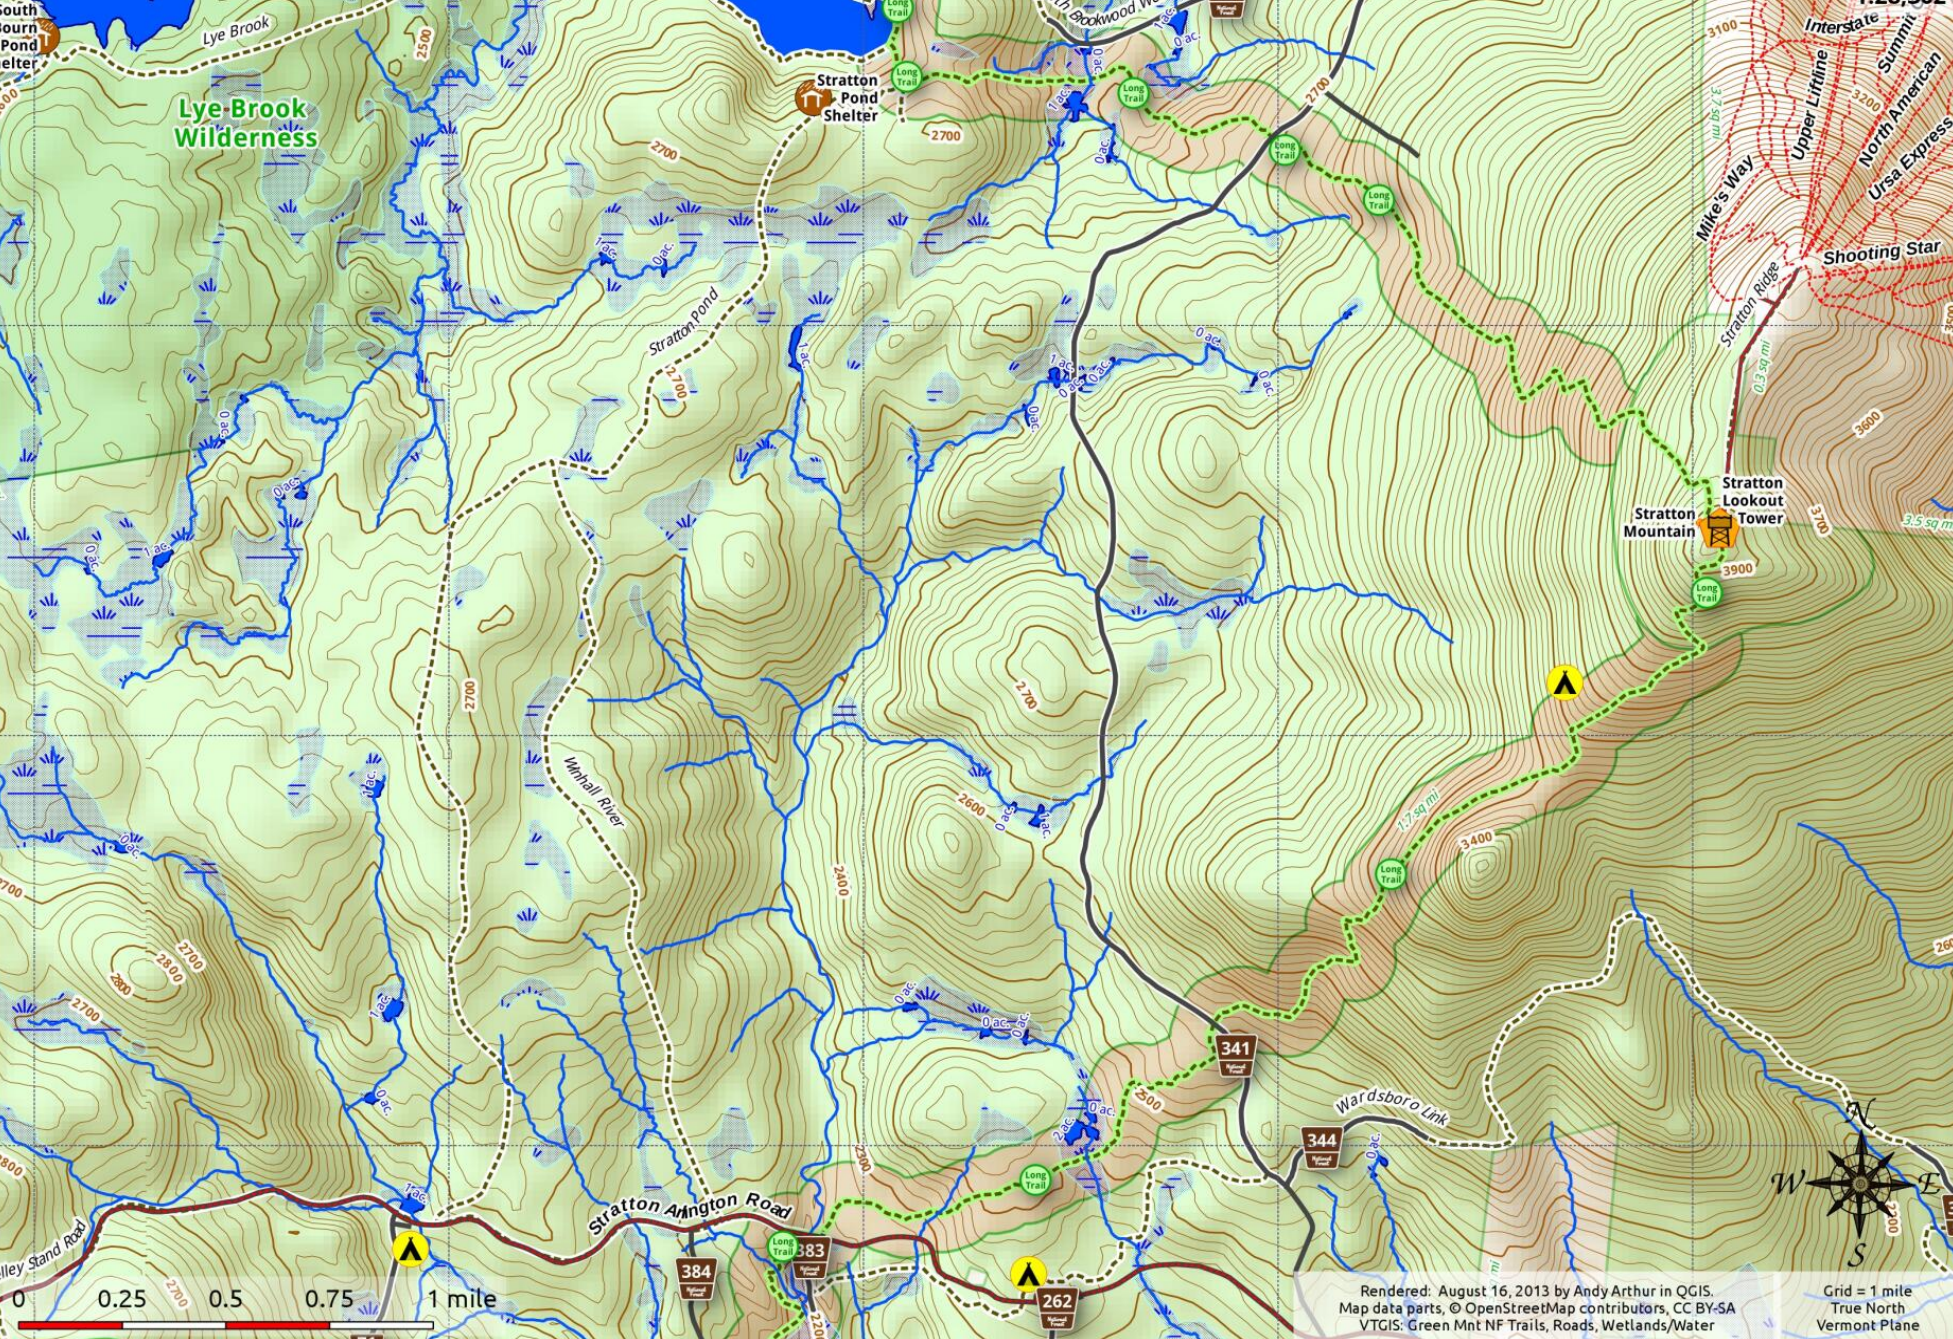

458850 460460 462070 463680 465290

67620

# Stratton Mountain Loop

1:28,302

66010

64400

62790

67620

66010

64400

62790

458850 460460 462070 463680 465290

Rendered: August 16, 2013 by Andy Arthur in QGIS.  
 Map data parts, © OpenStreetMap contributors, CC BY-SA  
 VTGIS: Green Mt NF Trails, Roads, Wetlands/Water

Grid = 1 mile  
 True North  
 Vermont Plane