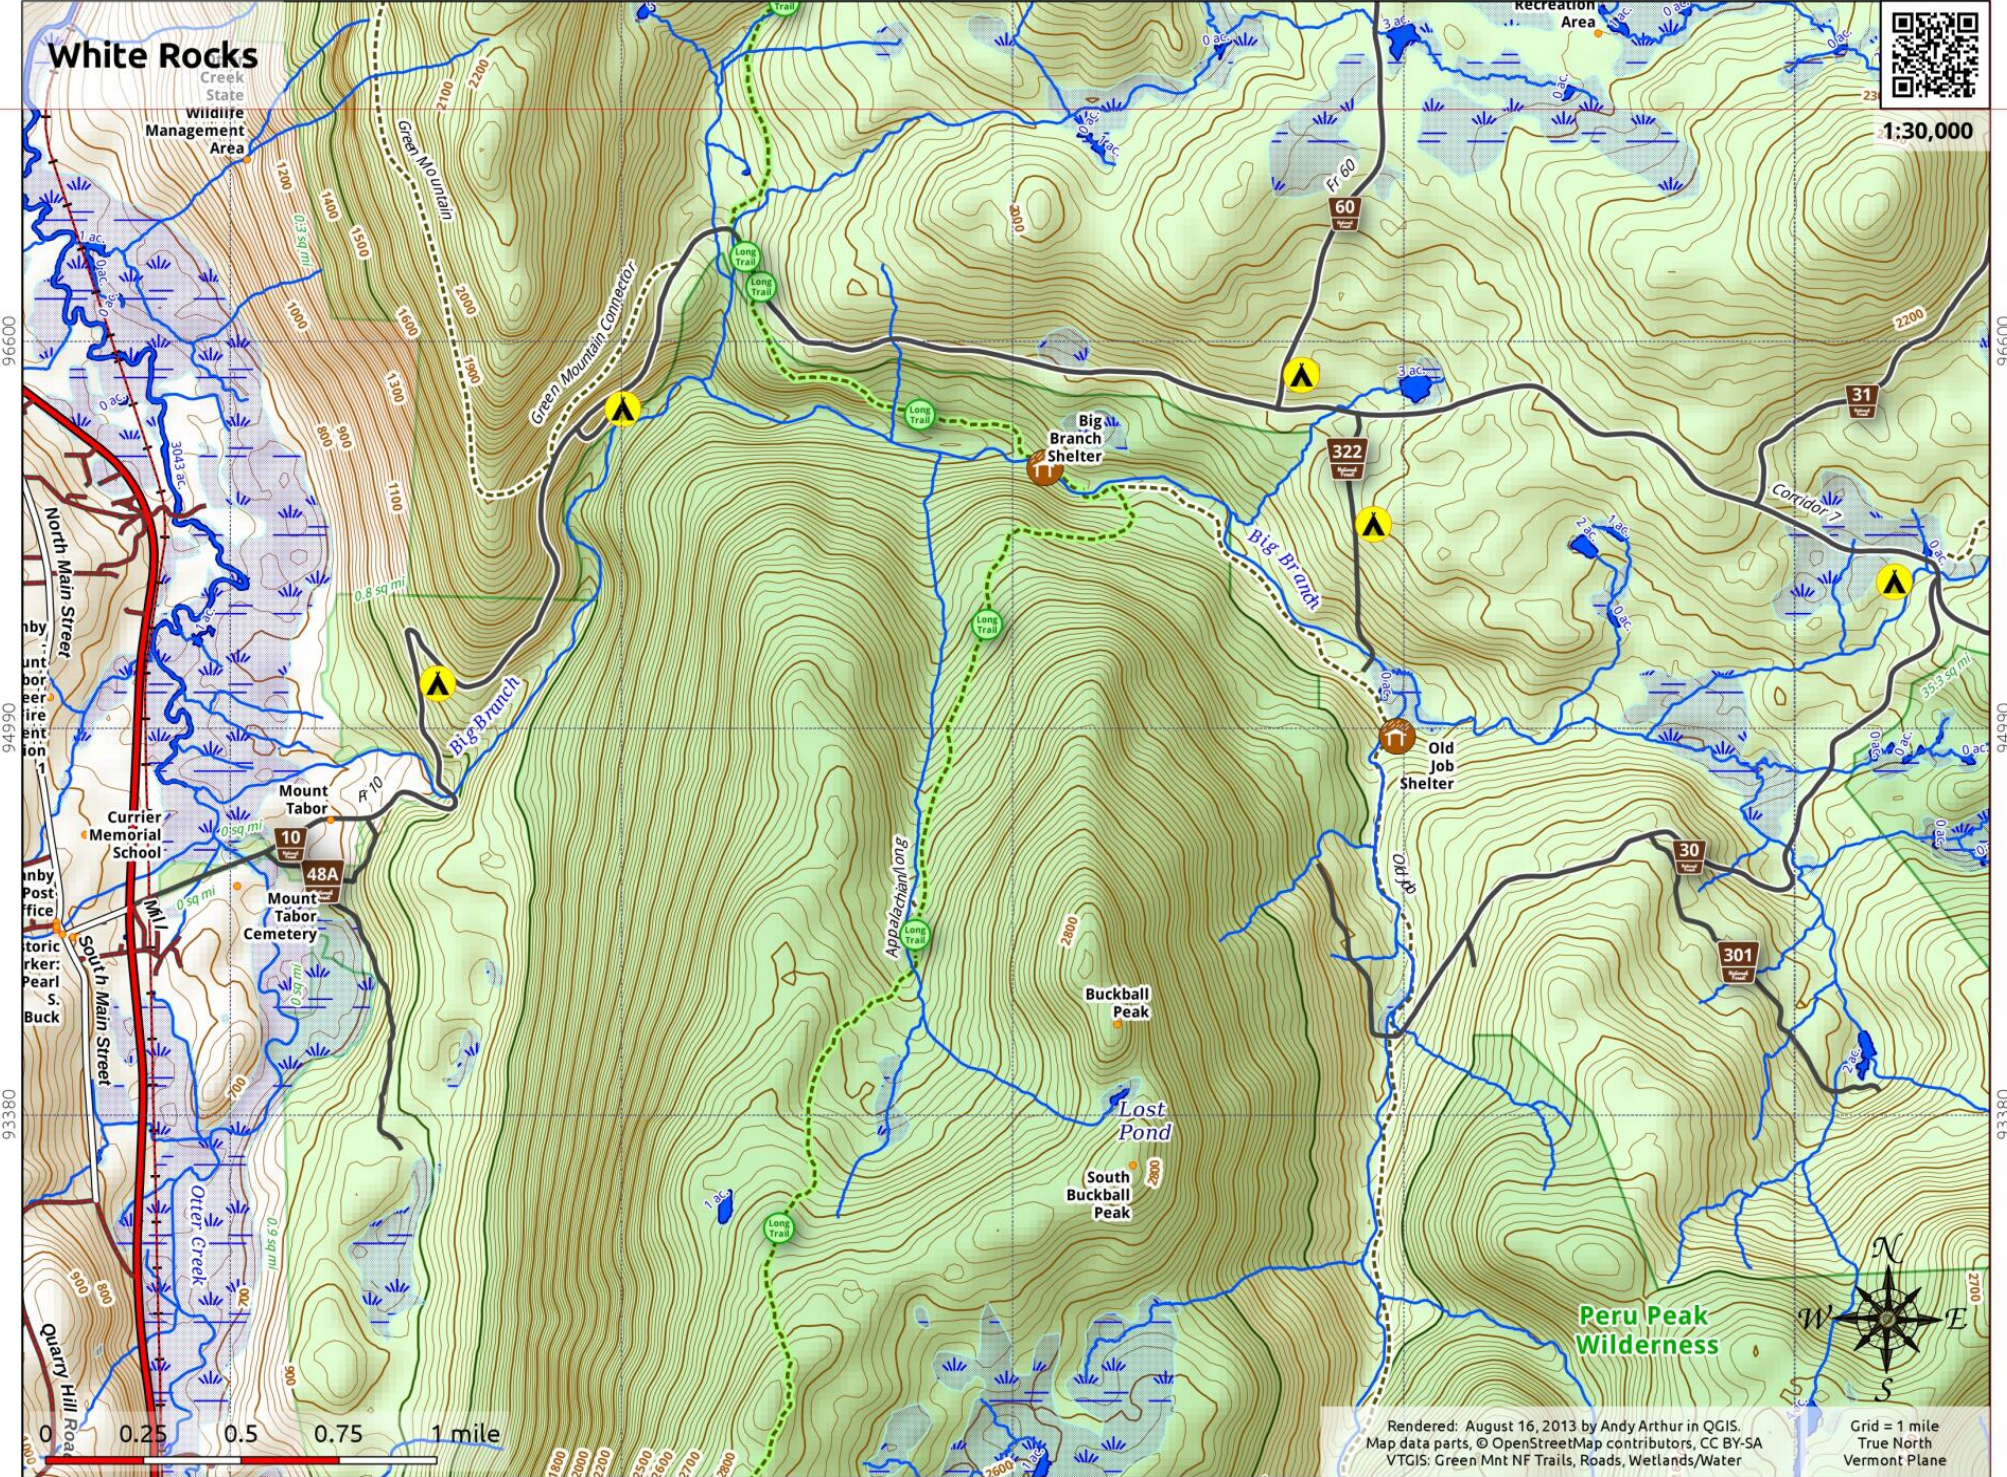

460460

462070

463680

465290

466900

# White Rocks

1:30,000

96600

94990

93380

96600

94990

93380

460460

462070

463680

465290

466900

Rendered: August 16, 2013 by Andy Arthur in QGIS.  
Map data parts, © OpenStreetMap contributors, CC BY-SA  
VTGIS: Green Mnt NF Trails, Roads, Wetlands/Water

**Peru Peak  
Wilderness**

Grid = 1 mile  
True North  
Vermont Plane