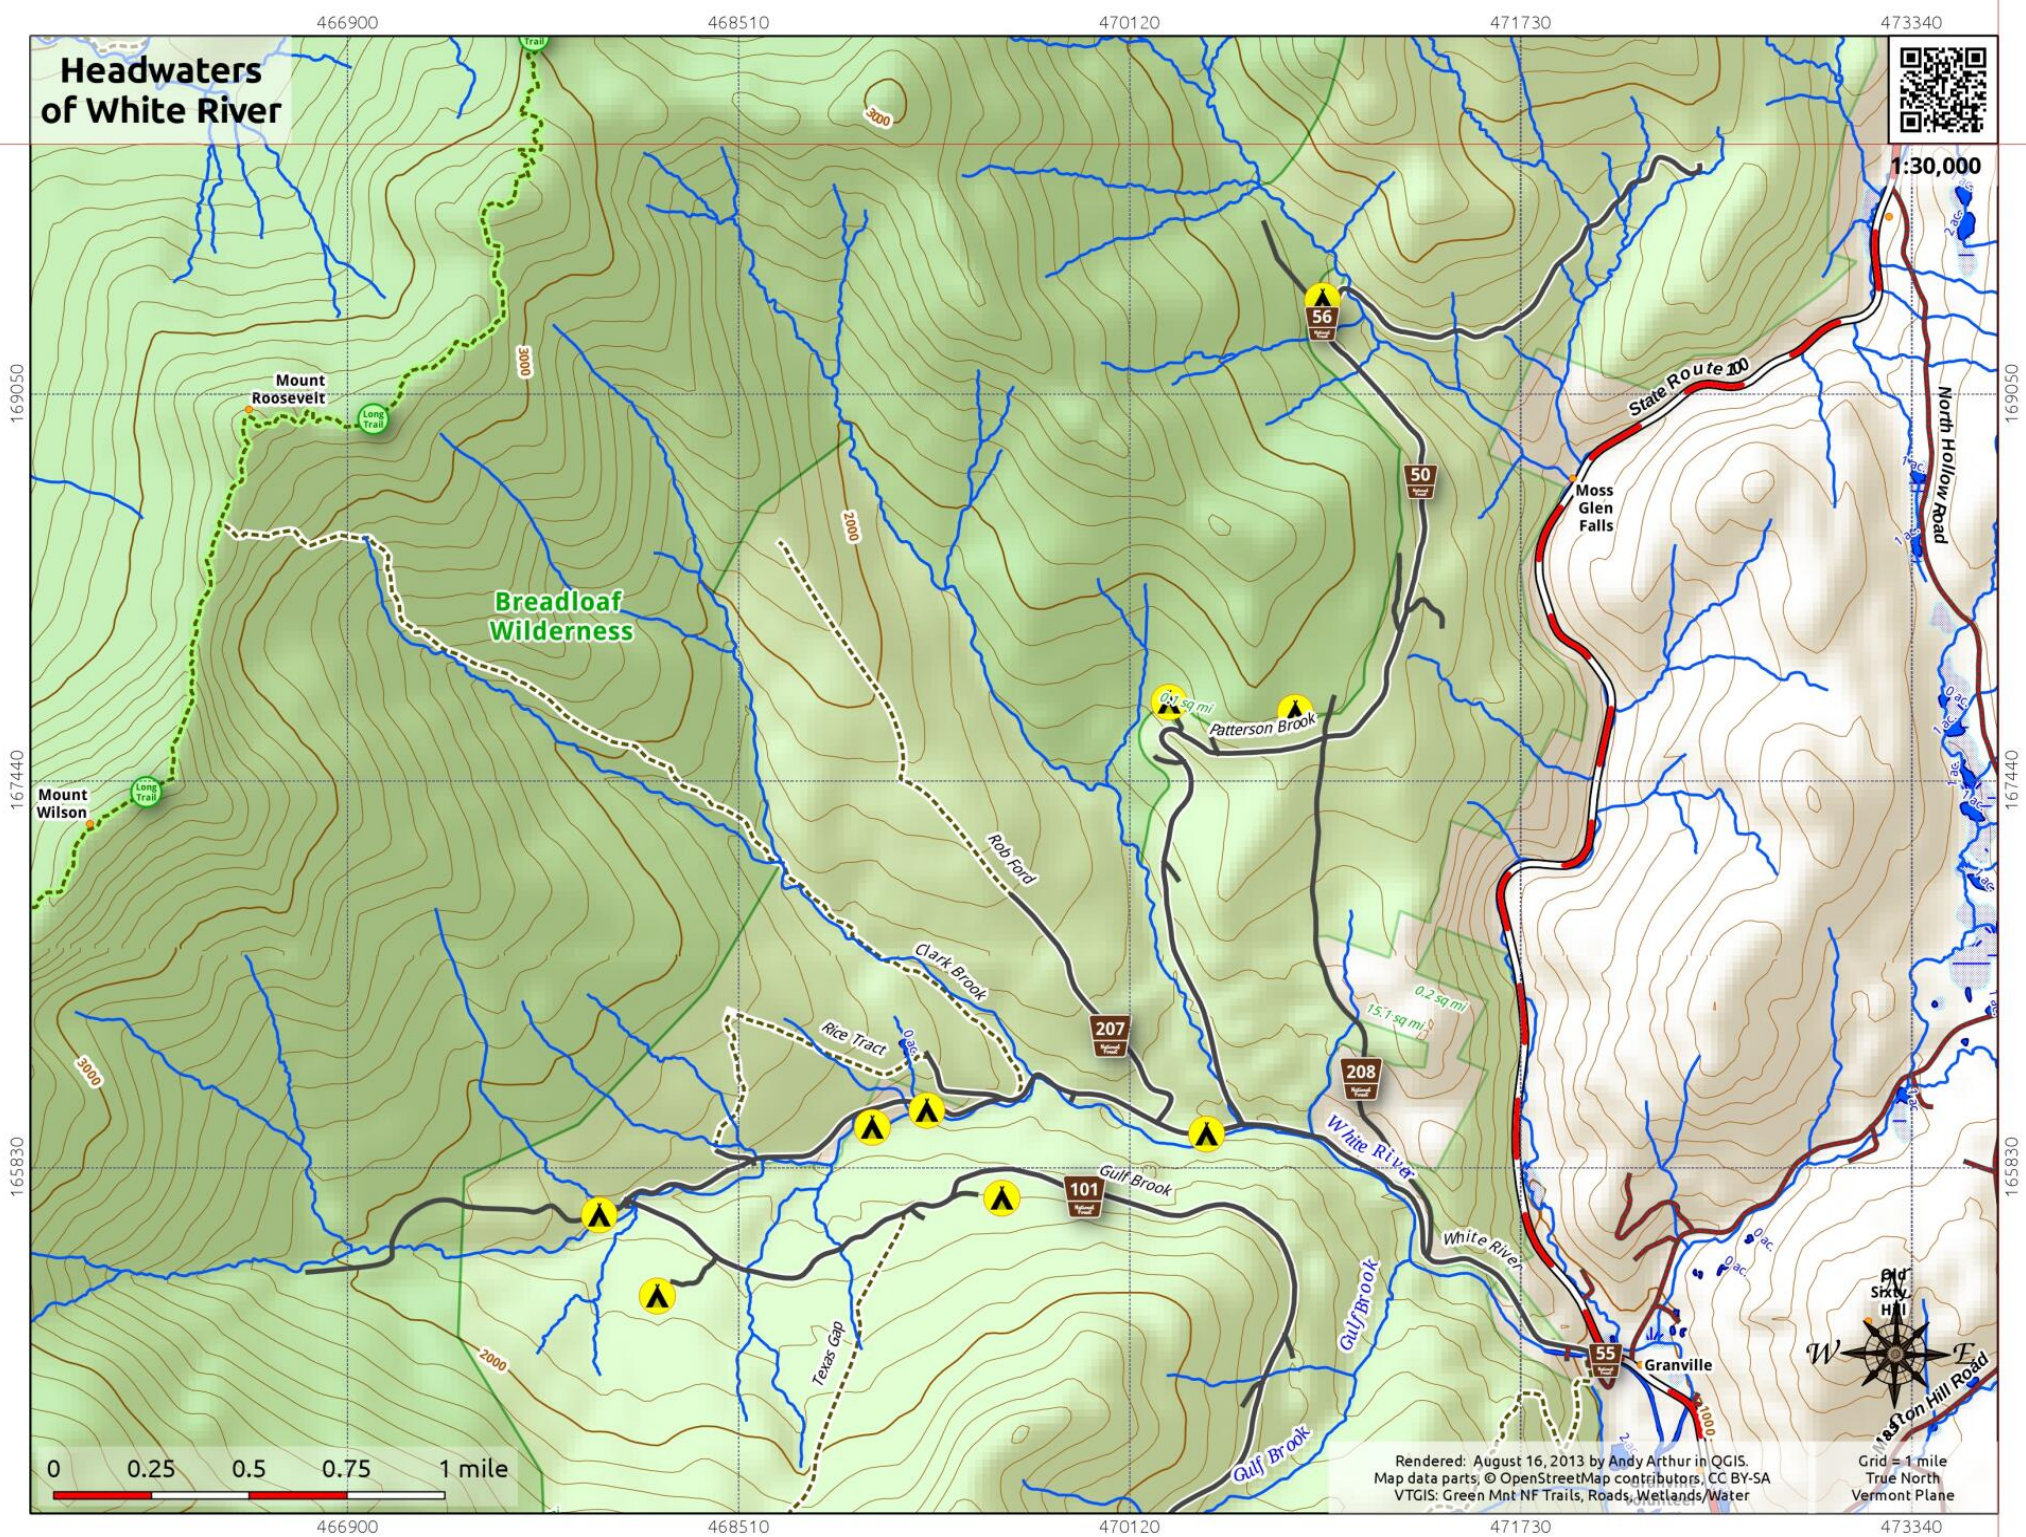

Headwaters of White River

1:30,000

0 0.25 0.5 0.75 1 mile

Rendered: August 16, 2013 by Andy Arthur in QGIS.
Map data parts: © OpenStreetMap contributors, CC BY-SA
VTGIS: Green Mnt NF Trails, Roads, Wetlands/Water

Grid = 1 mile
True North
Vermont Plane