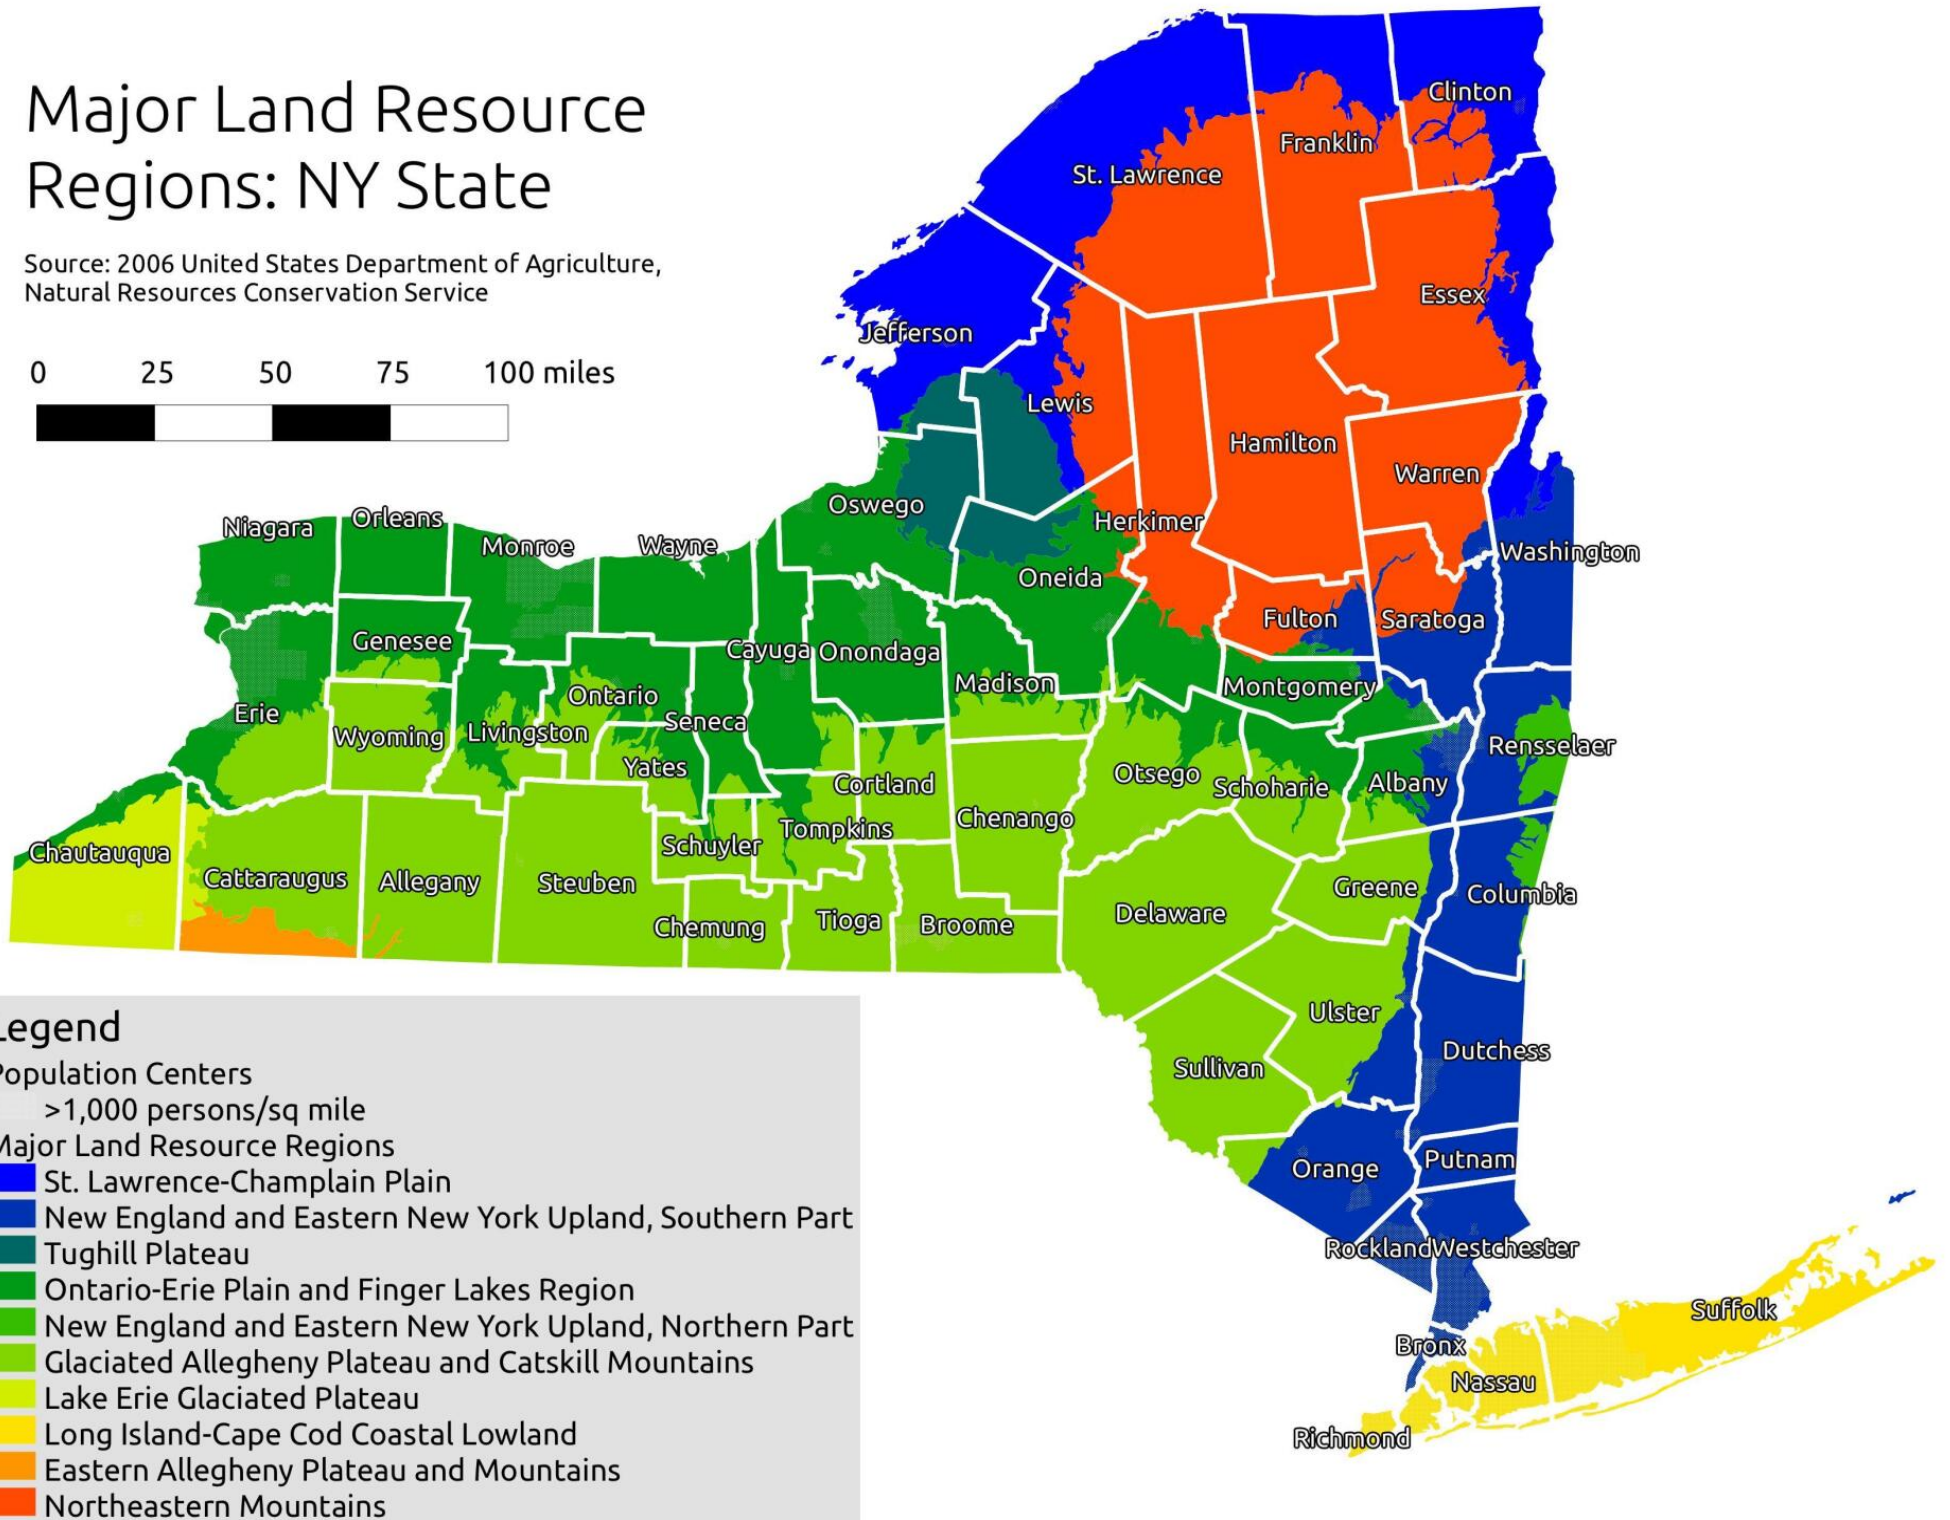

# Major Land Resource Regions: NY State

Source: 2006 United States Department of Agriculture, Natural Resources Conservation Service

0 25 50 75 100 miles

## Legend

### Population Centers

>1,000 persons/sq mile

### Major Land Resource Regions

- St. Lawrence-Champlain Plain
- New England and Eastern New York Upland, Southern Part
- Tughill Plateau
- Ontario-Erie Plain and Finger Lakes Region
- New England and Eastern New York Upland, Northern Part
- Glaciated Allegheny Plateau and Catskill Mountains
- Lake Erie Glaciated Plateau
- Long Island-Cape Cod Coastal Lowland
- Eastern Allegheny Plateau and Mountains
- Northeastern Mountains