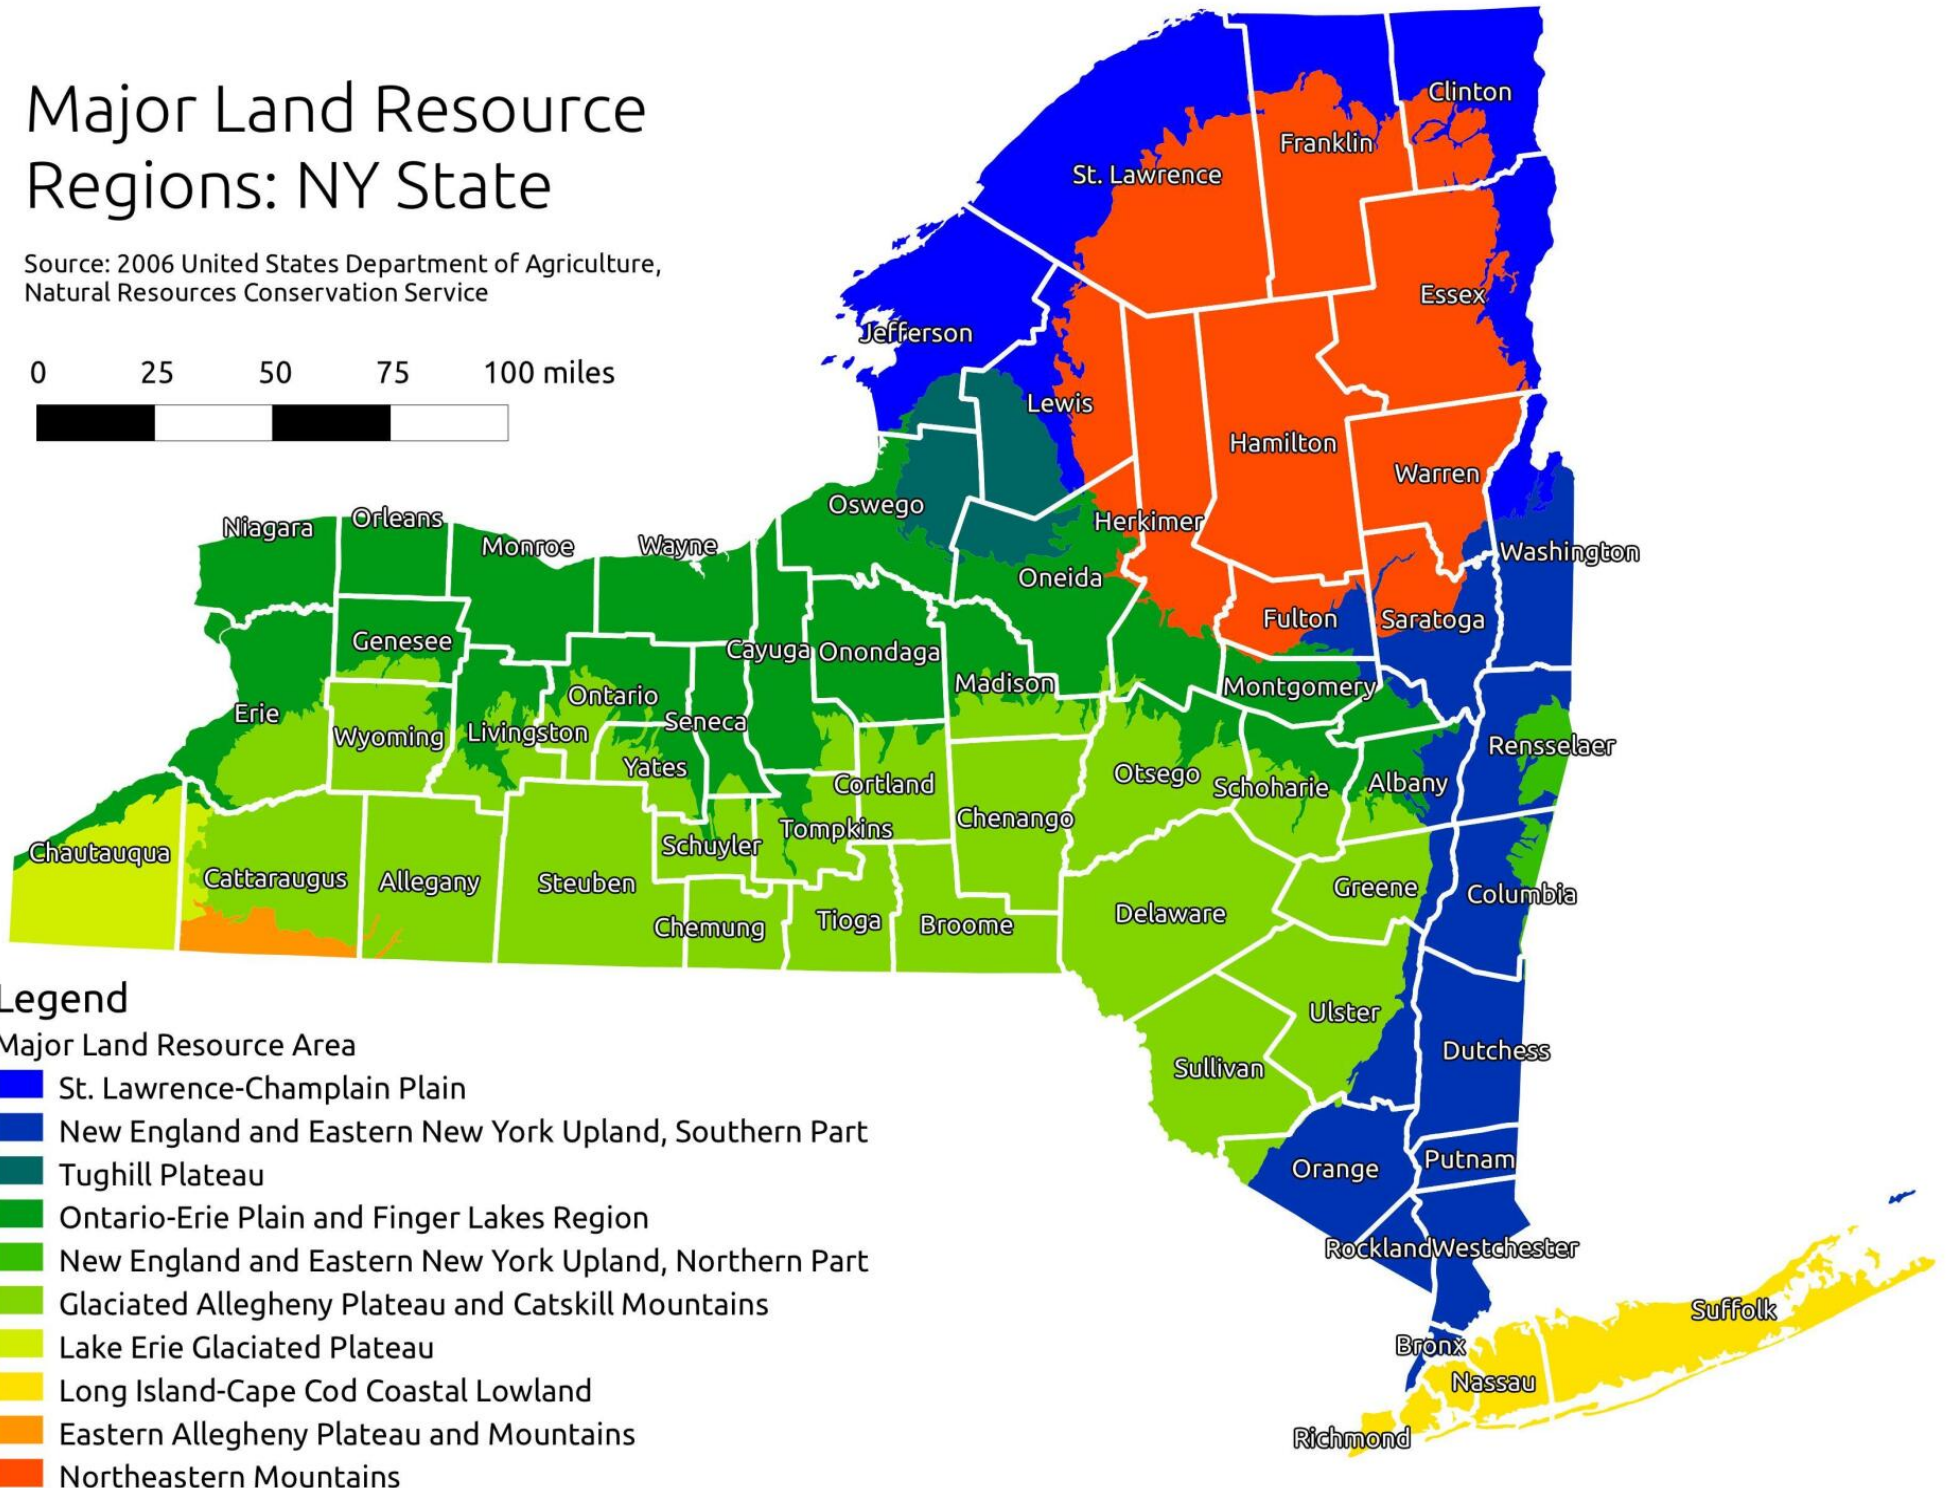

Major Land Resource Regions: NY State

Source: 2006 United States Department of Agriculture, Natural Resources Conservation Service

0 25 50 75 100 miles

Legend

Major Land Resource Area

- St. Lawrence-Champlain Plain
- New England and Eastern New York Upland, Southern Part
- Tughill Plateau
- Ontario-Erie Plain and Finger Lakes Region
- New England and Eastern New York Upland, Northern Part
- Glaciated Allegheny Plateau and Catskill Mountains
- Lake Erie Glaciated Plateau
- Long Island-Cape Cod Coastal Lowland
- Eastern Allegheny Plateau and Mountains
- Northeastern Mountains