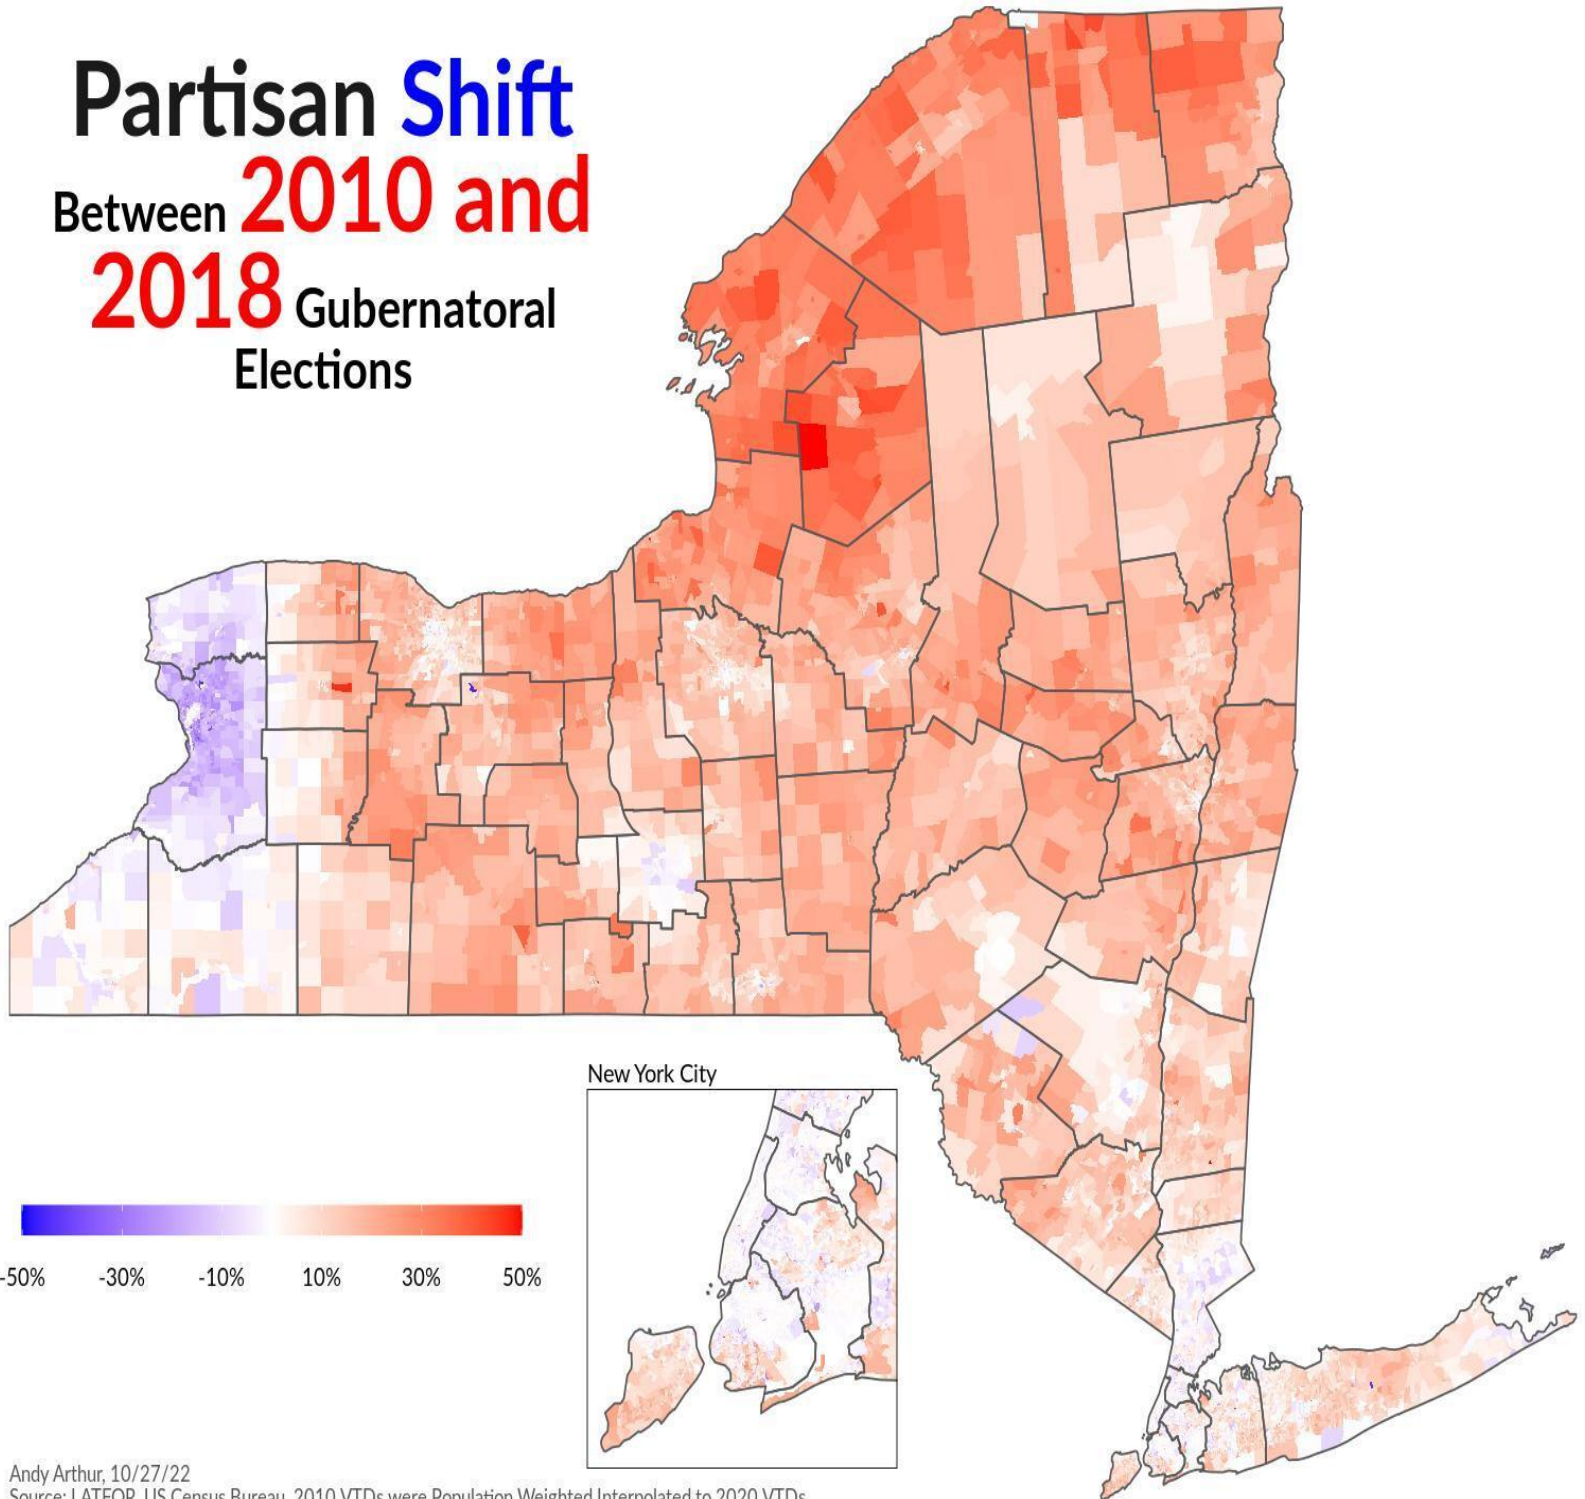

Partisan Shift

Between **2010** and **2018** Gubernatorial Elections

Andy Arthur, 10/27/22
Source: LATFOR, US Census Bureau, 2010 VTDs were Population Weighted Interpolated to 2020 VTDs.