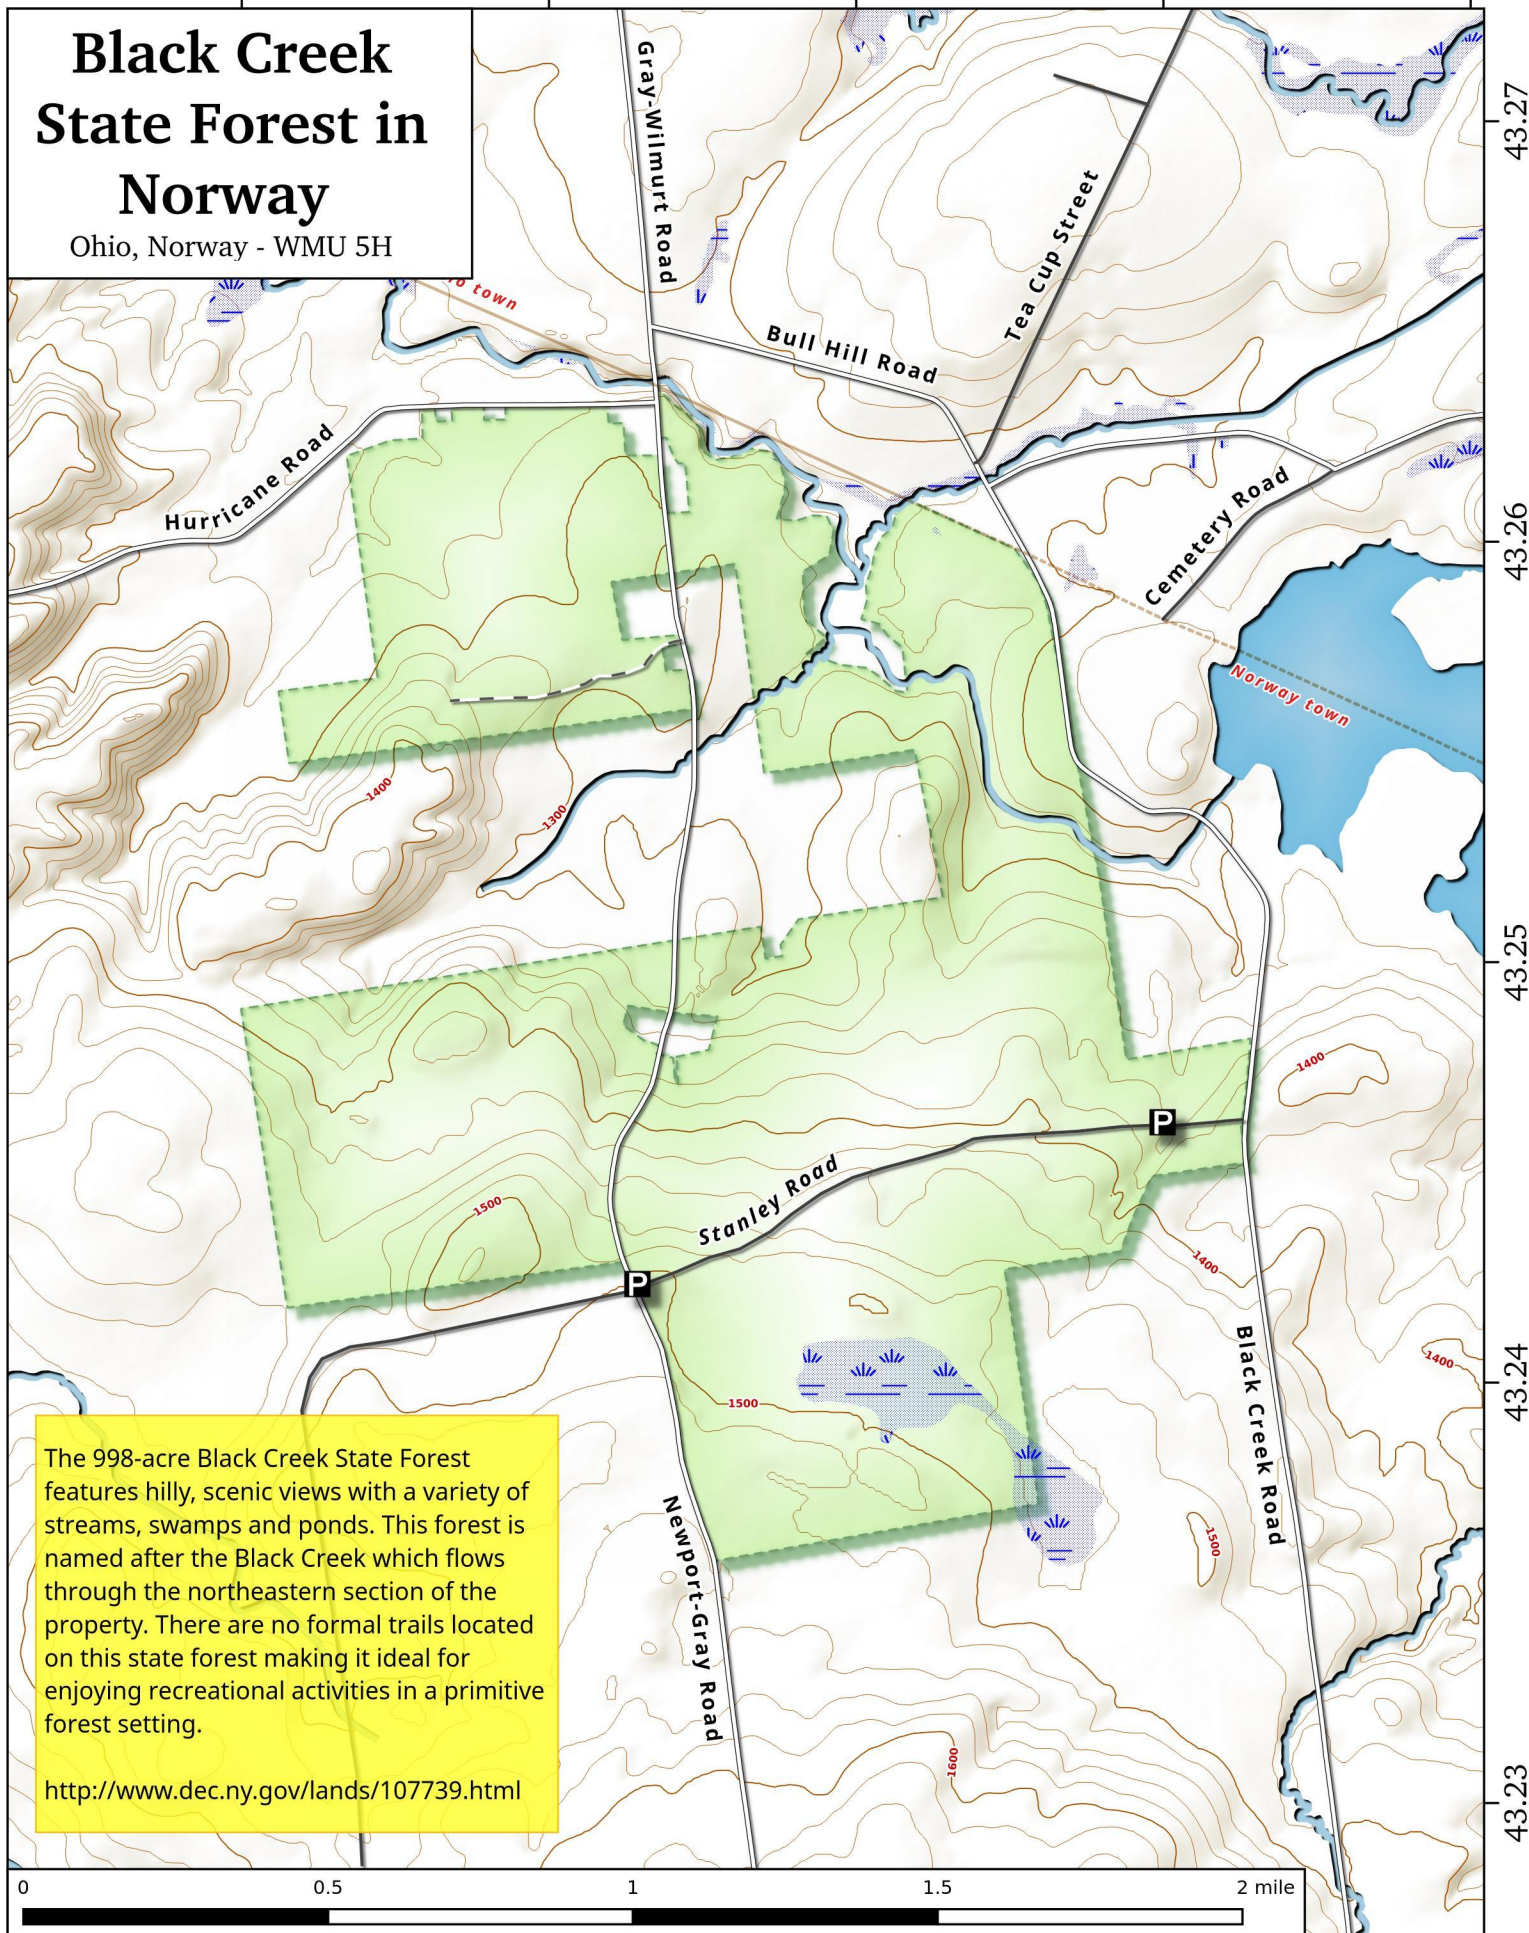

-74.96

-74.95

-74.94

-74.93

-74.92

Black Creek State Forest in Norway

Ohio, Norway - WMU 5H

The 998-acre Black Creek State Forest features hilly, scenic views with a variety of streams, swamps and ponds. This forest is named after the Black Creek which flows through the northeastern section of the property. There are no formal trails located on this state forest making it ideal for enjoying recreational activities in a primitive forest setting.

<http://www.dec.ny.gov/lands/107739.html>